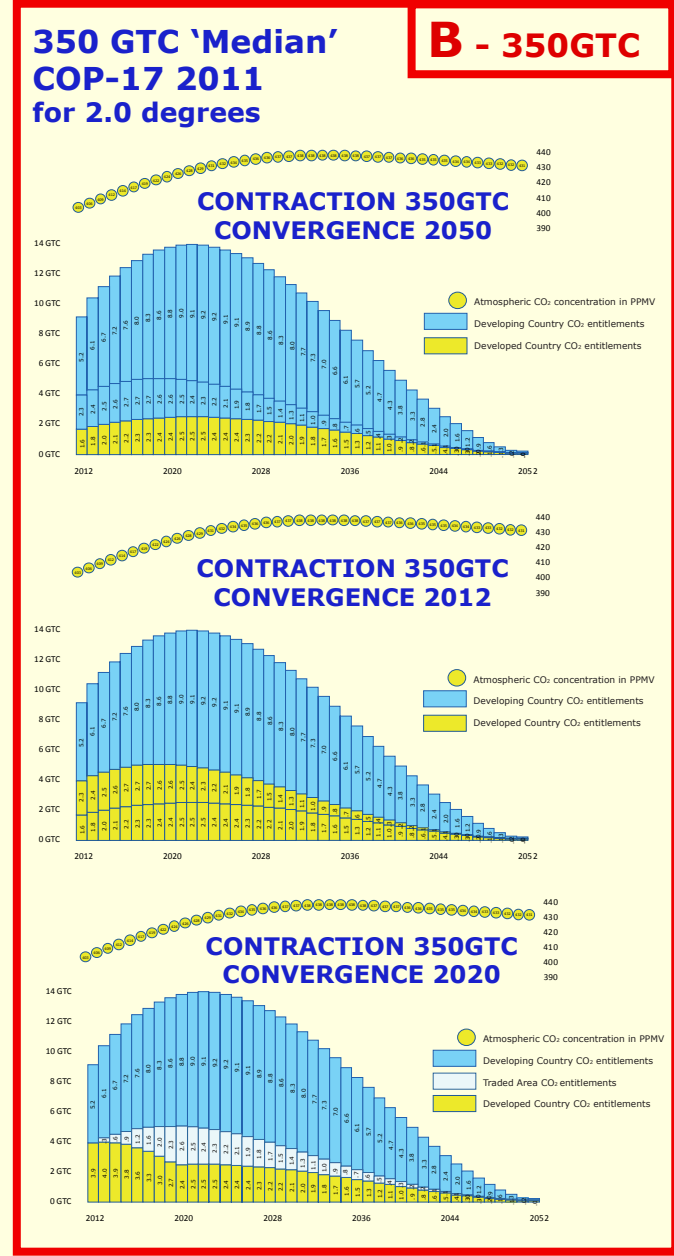

# Enormous 'Aspirations-Gap' at COP-17 [Durban 2011]

'Emissions Budgets' 2012-2052 trying to negotiate 'C&C Options' & UNFCCC-Compliance

Contraction-events [A] Islands 225 GTC, [B] 'Median' 350 GTC & [C] Danish Draft 480 GTC [to 2100]  
 Atmosphere CO2 concentrations range 400-450 ppmv and temperature range 1.5 - + 3 degrees.

Use 'Pan and Zoom' from 'Acrobat Tools' go 'Select-and-zoom' for global and local detail

The 'suicide pact' see here: - [http://www.gci.org.uk/Documents/Ban\\_Ki\\_Moon\\_in\\_DAVOS.pdf](http://www.gci.org.uk/Documents/Ban_Ki_Moon_in_DAVOS.pdf)  
[http://www.gci.org.uk/images/C1\\_C2\\_C3.pdf](http://www.gci.org.uk/images/C1_C2_C3.pdf)