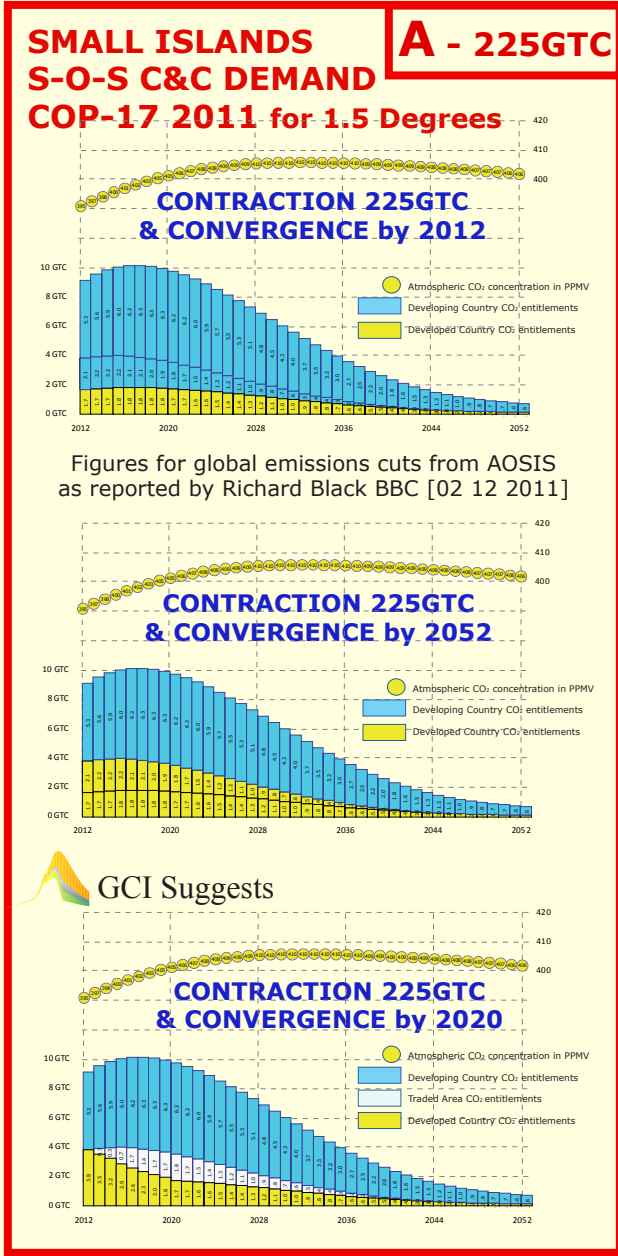

# Enormous 'Aspirations-Gap' at COP-17 [Durban 2011]

'Emissions Budgets' 2012-2052 trying to negotiate 'C&C Options' & UNFCCC-Compliance

Contraction-events [A] Islands 225 GTC, [B] 'Median' 350 GTC & [C] Danish Draft 480 GTC [to 2100]  
 Atmosphere CO2 concentrations range 400-450 ppmv and temperature range 1.5 - + 3 degrees.

Use 'Pan and Zoom' from 'Acrobat Tools' go 'Select-and-zoom' for global and local detail

The 'suicide pact' see here: - [http://www.gci.org.uk/Documents/Ban\\_Ki\\_Moon\\_in\\_DAVOS.pdf](http://www.gci.org.uk/Documents/Ban_Ki_Moon_in_DAVOS.pdf)  
[http://www.gci.org.uk/images/C1\\_C2\\_C3.pdf](http://www.gci.org.uk/images/C1_C2_C3.pdf)