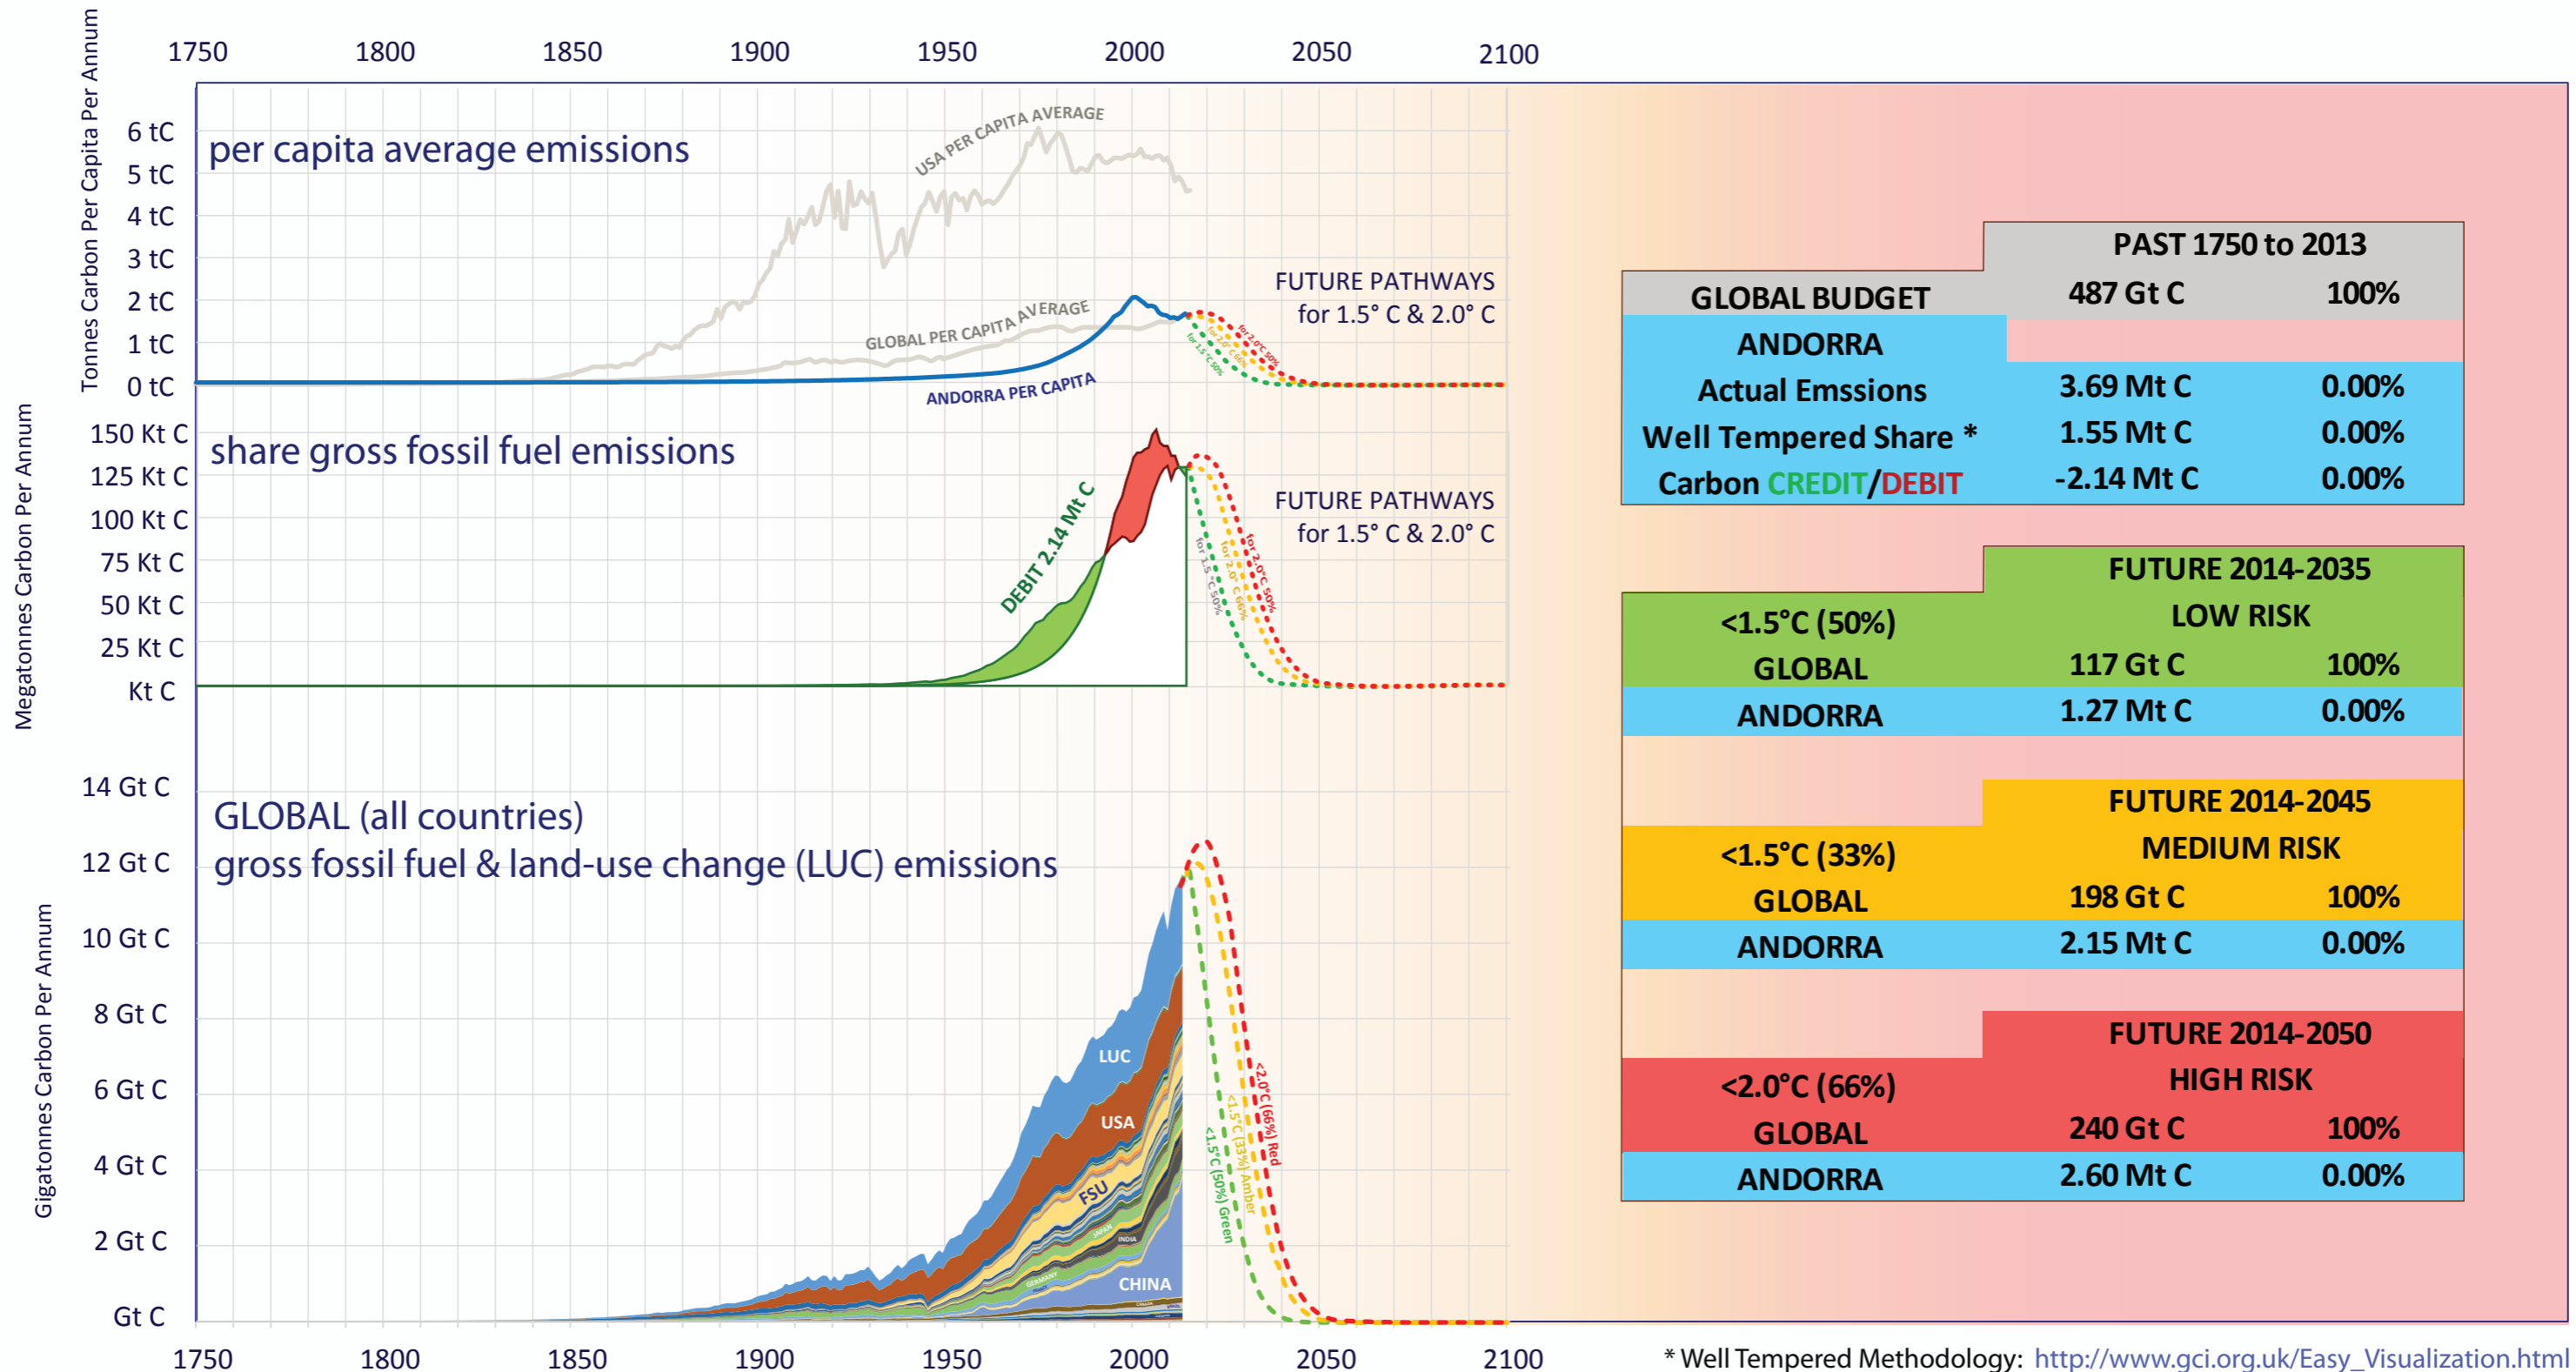

ANDORRA & GLOBAL CO₂ EMISSIONS

Per Capita & Gross Emissions over time compared to global average.
 Carbon **Credit/Debit** accumulated 1750-2013 in Gigatonnes of Carbon (Gt C).
 Shares of budgets for 1.5°C & 2.0°C 2014-2050 & INDC.

* Well Tempered Methodology: http://www.gci.org.uk/Easy_Visualization.html