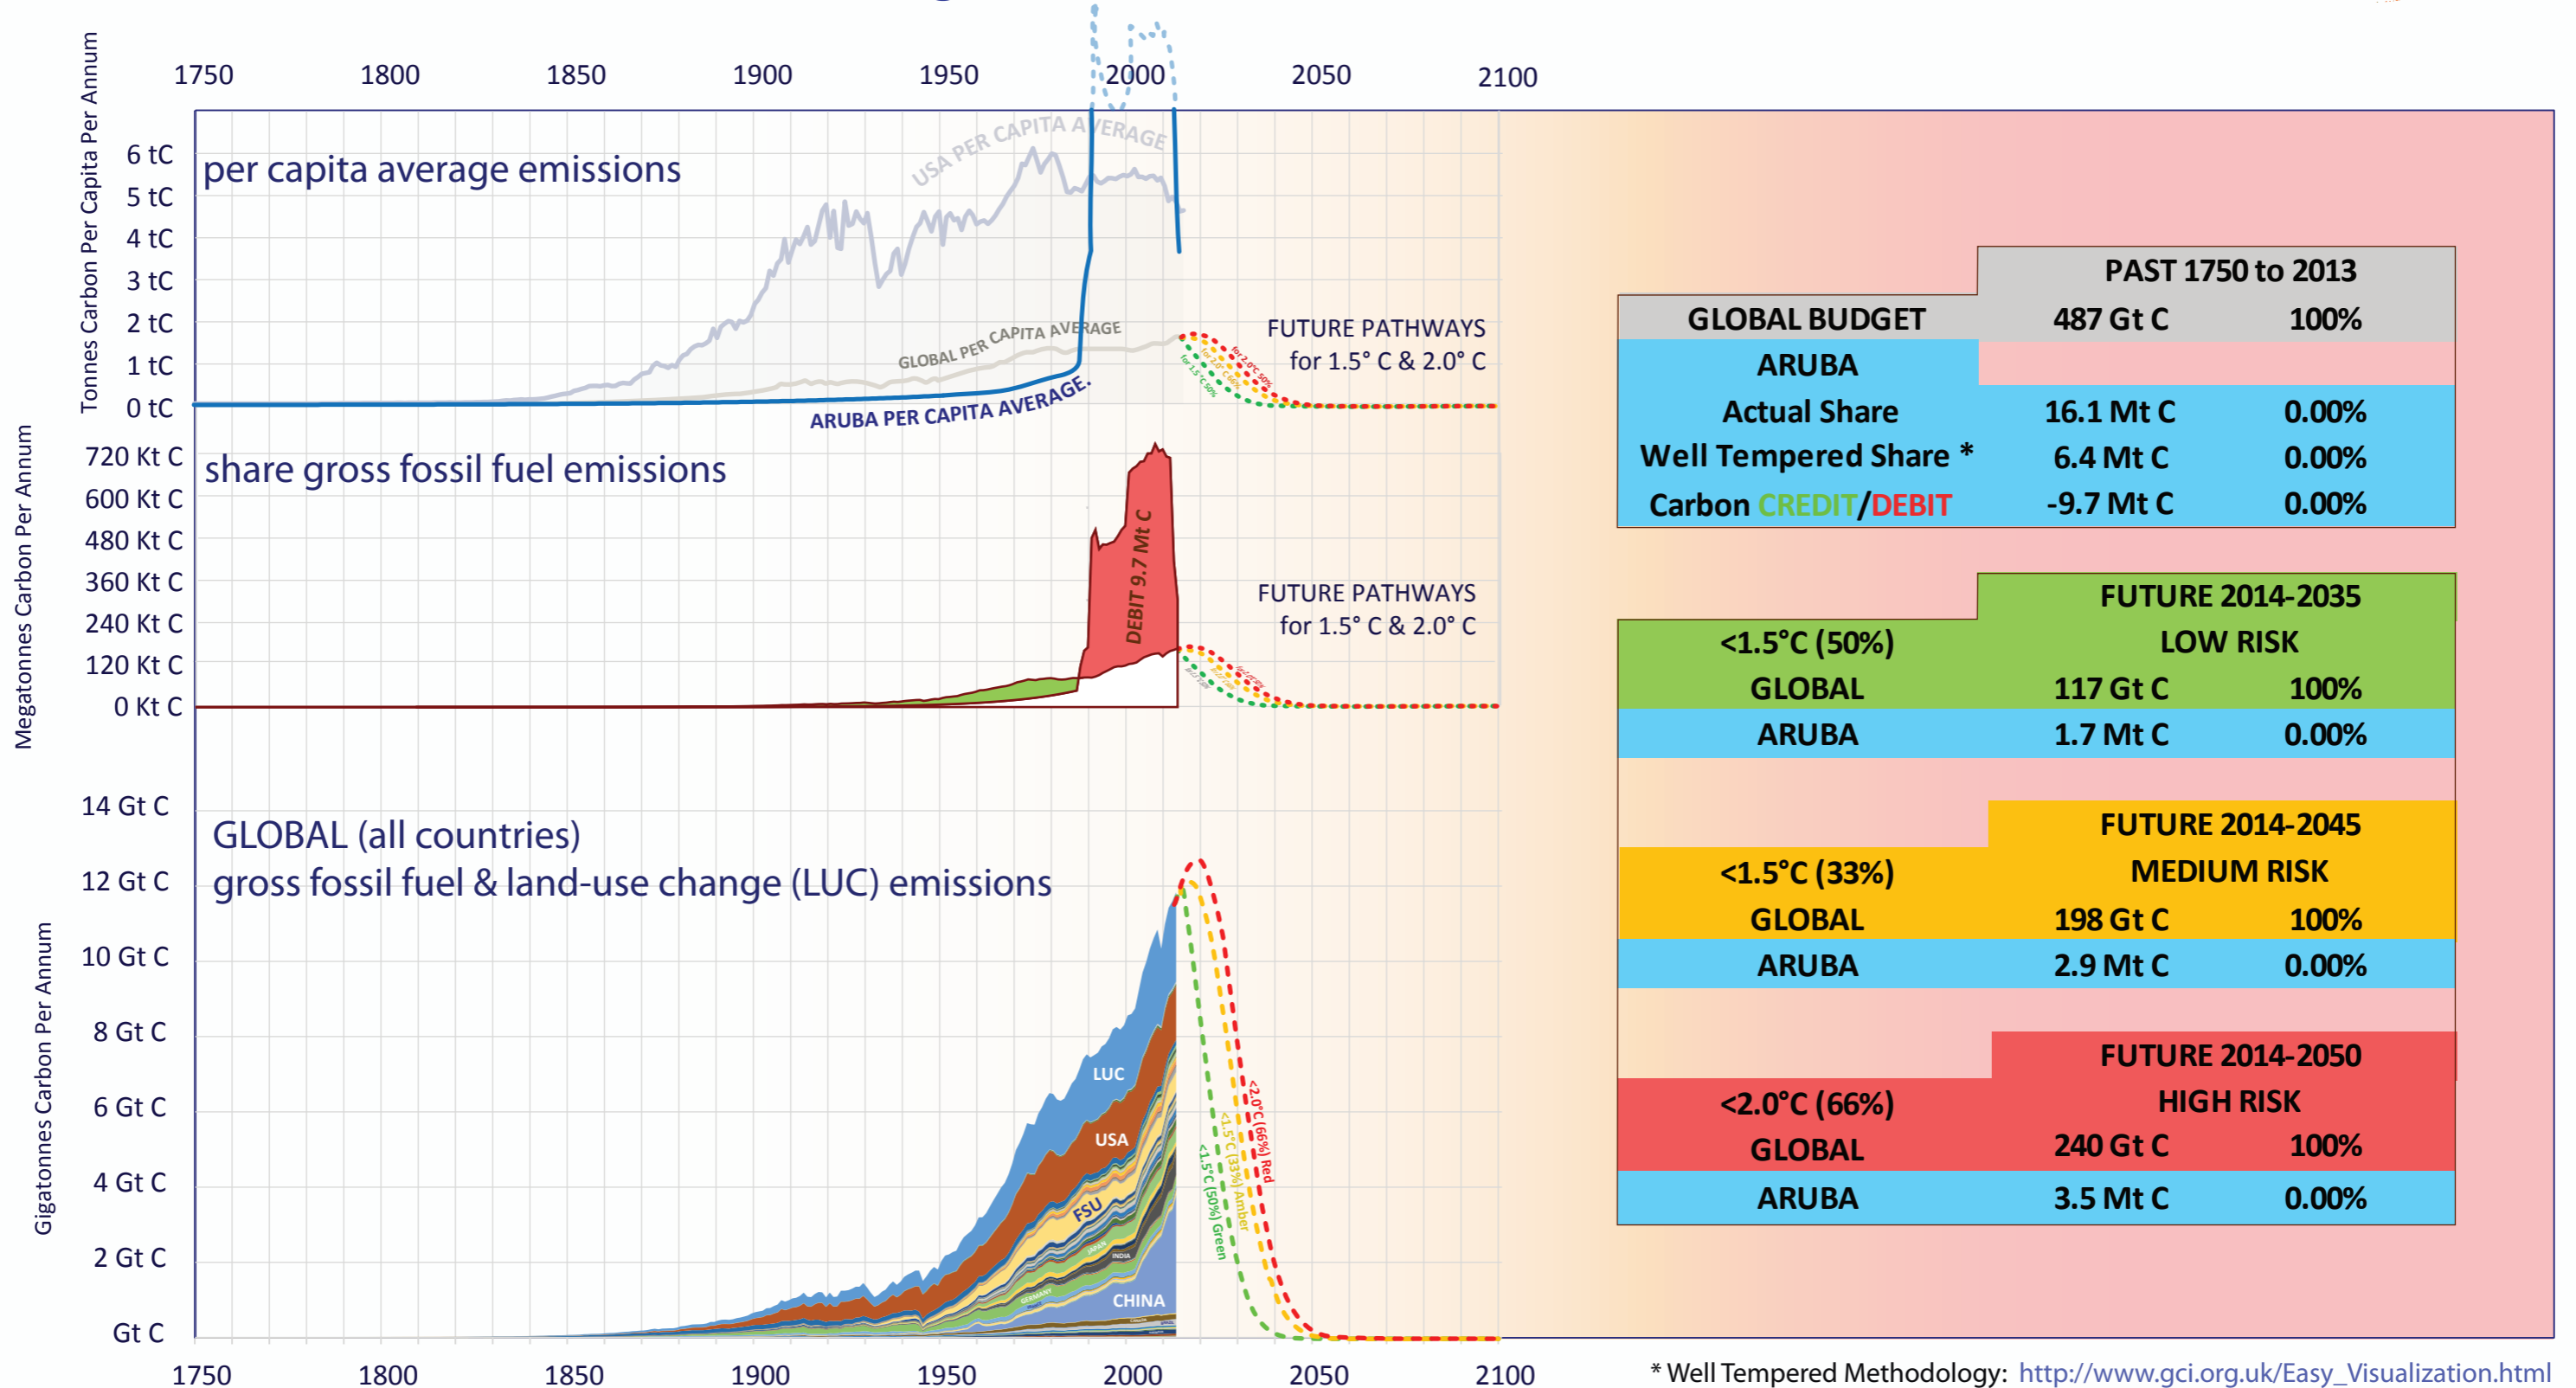

ARUBA & GLOBAL CO₂ EMISSIONS

Per Capita & Gross Emissions over time compared to global average.
 Carbon **Credit/Debit** accumulated 1750-2013 in Gigatonnes of Carbon (Gt C).
 Shares of budgets for 1.5°C & 2.0°C 2014-2050 & INDC.

* Well Tempered Methodology: http://www.gci.org.uk/Easy_Visualization.html