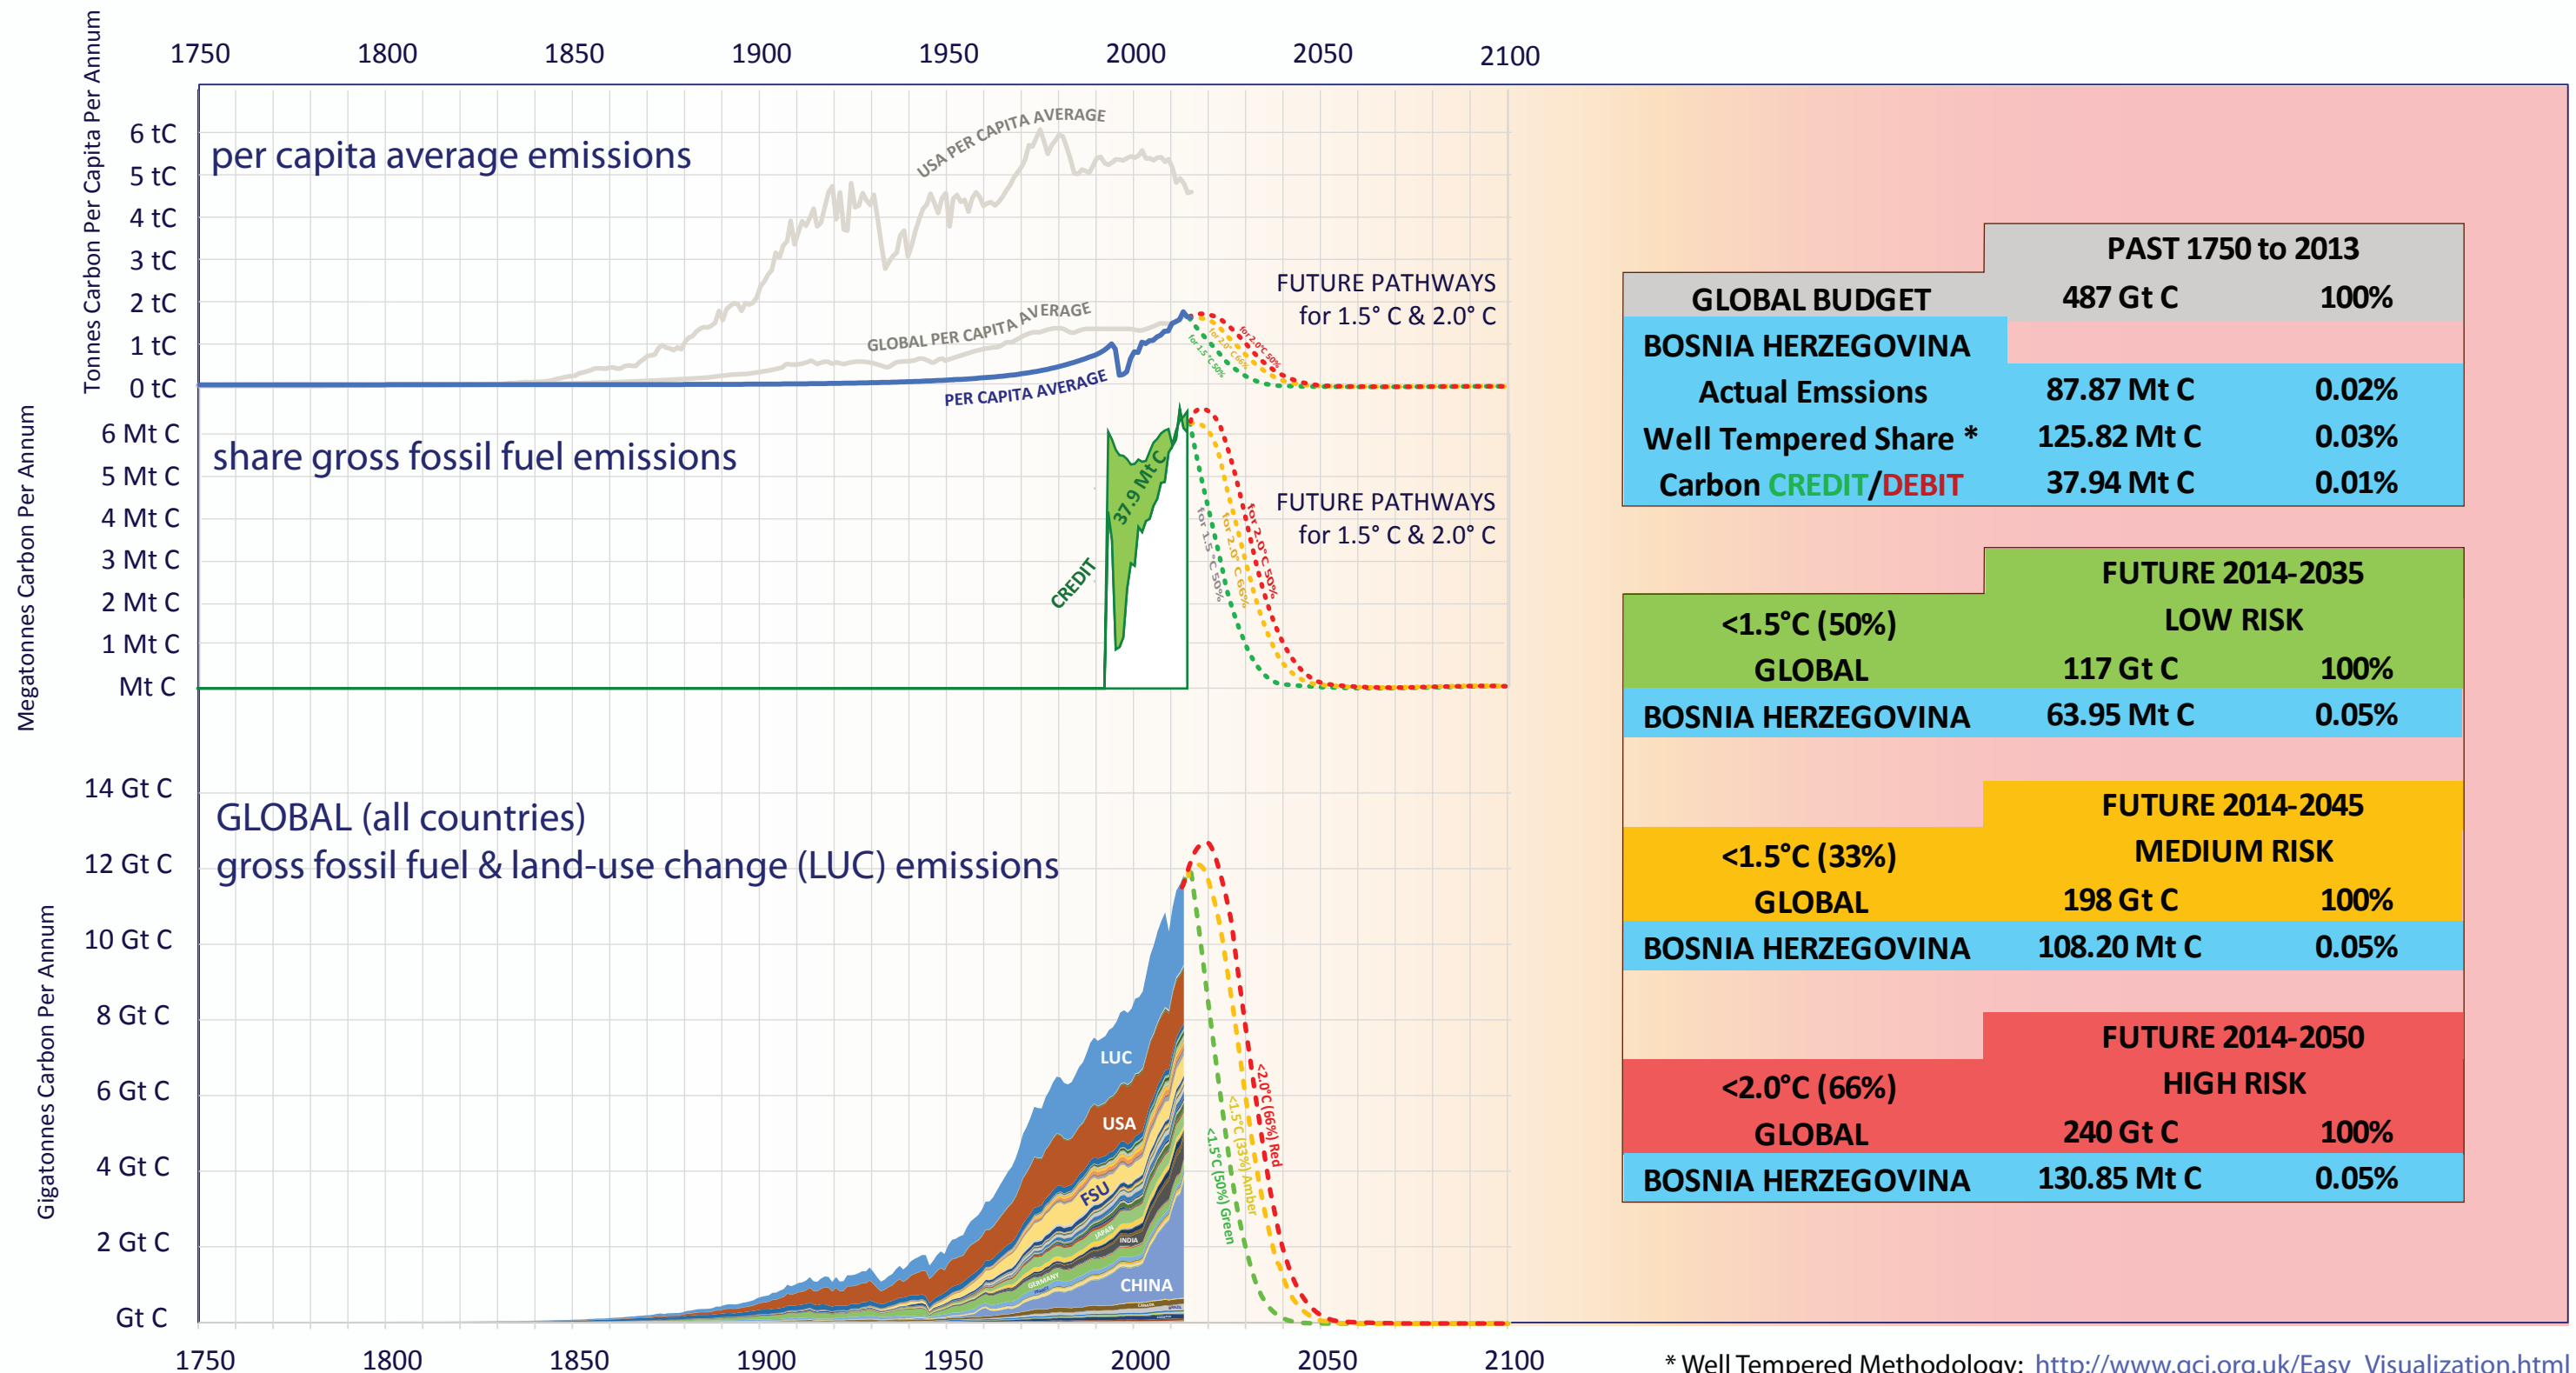

BOSNIA & HERZEGOVINA & GLOBAL CO₂ EMISSIONS

Per Capita & Gross Emissions over time compared to global average.
 Carbon **Credit/Debit** accumulated 1750-2013 in Gigatonnes of Carbon (Gt C).
 Shares of budgets for 1.5°C & 2.0°C 2014-2050 & INDC.

* Well Tempered Methodology: http://www.gci.org.uk/Easy_Visualization.html