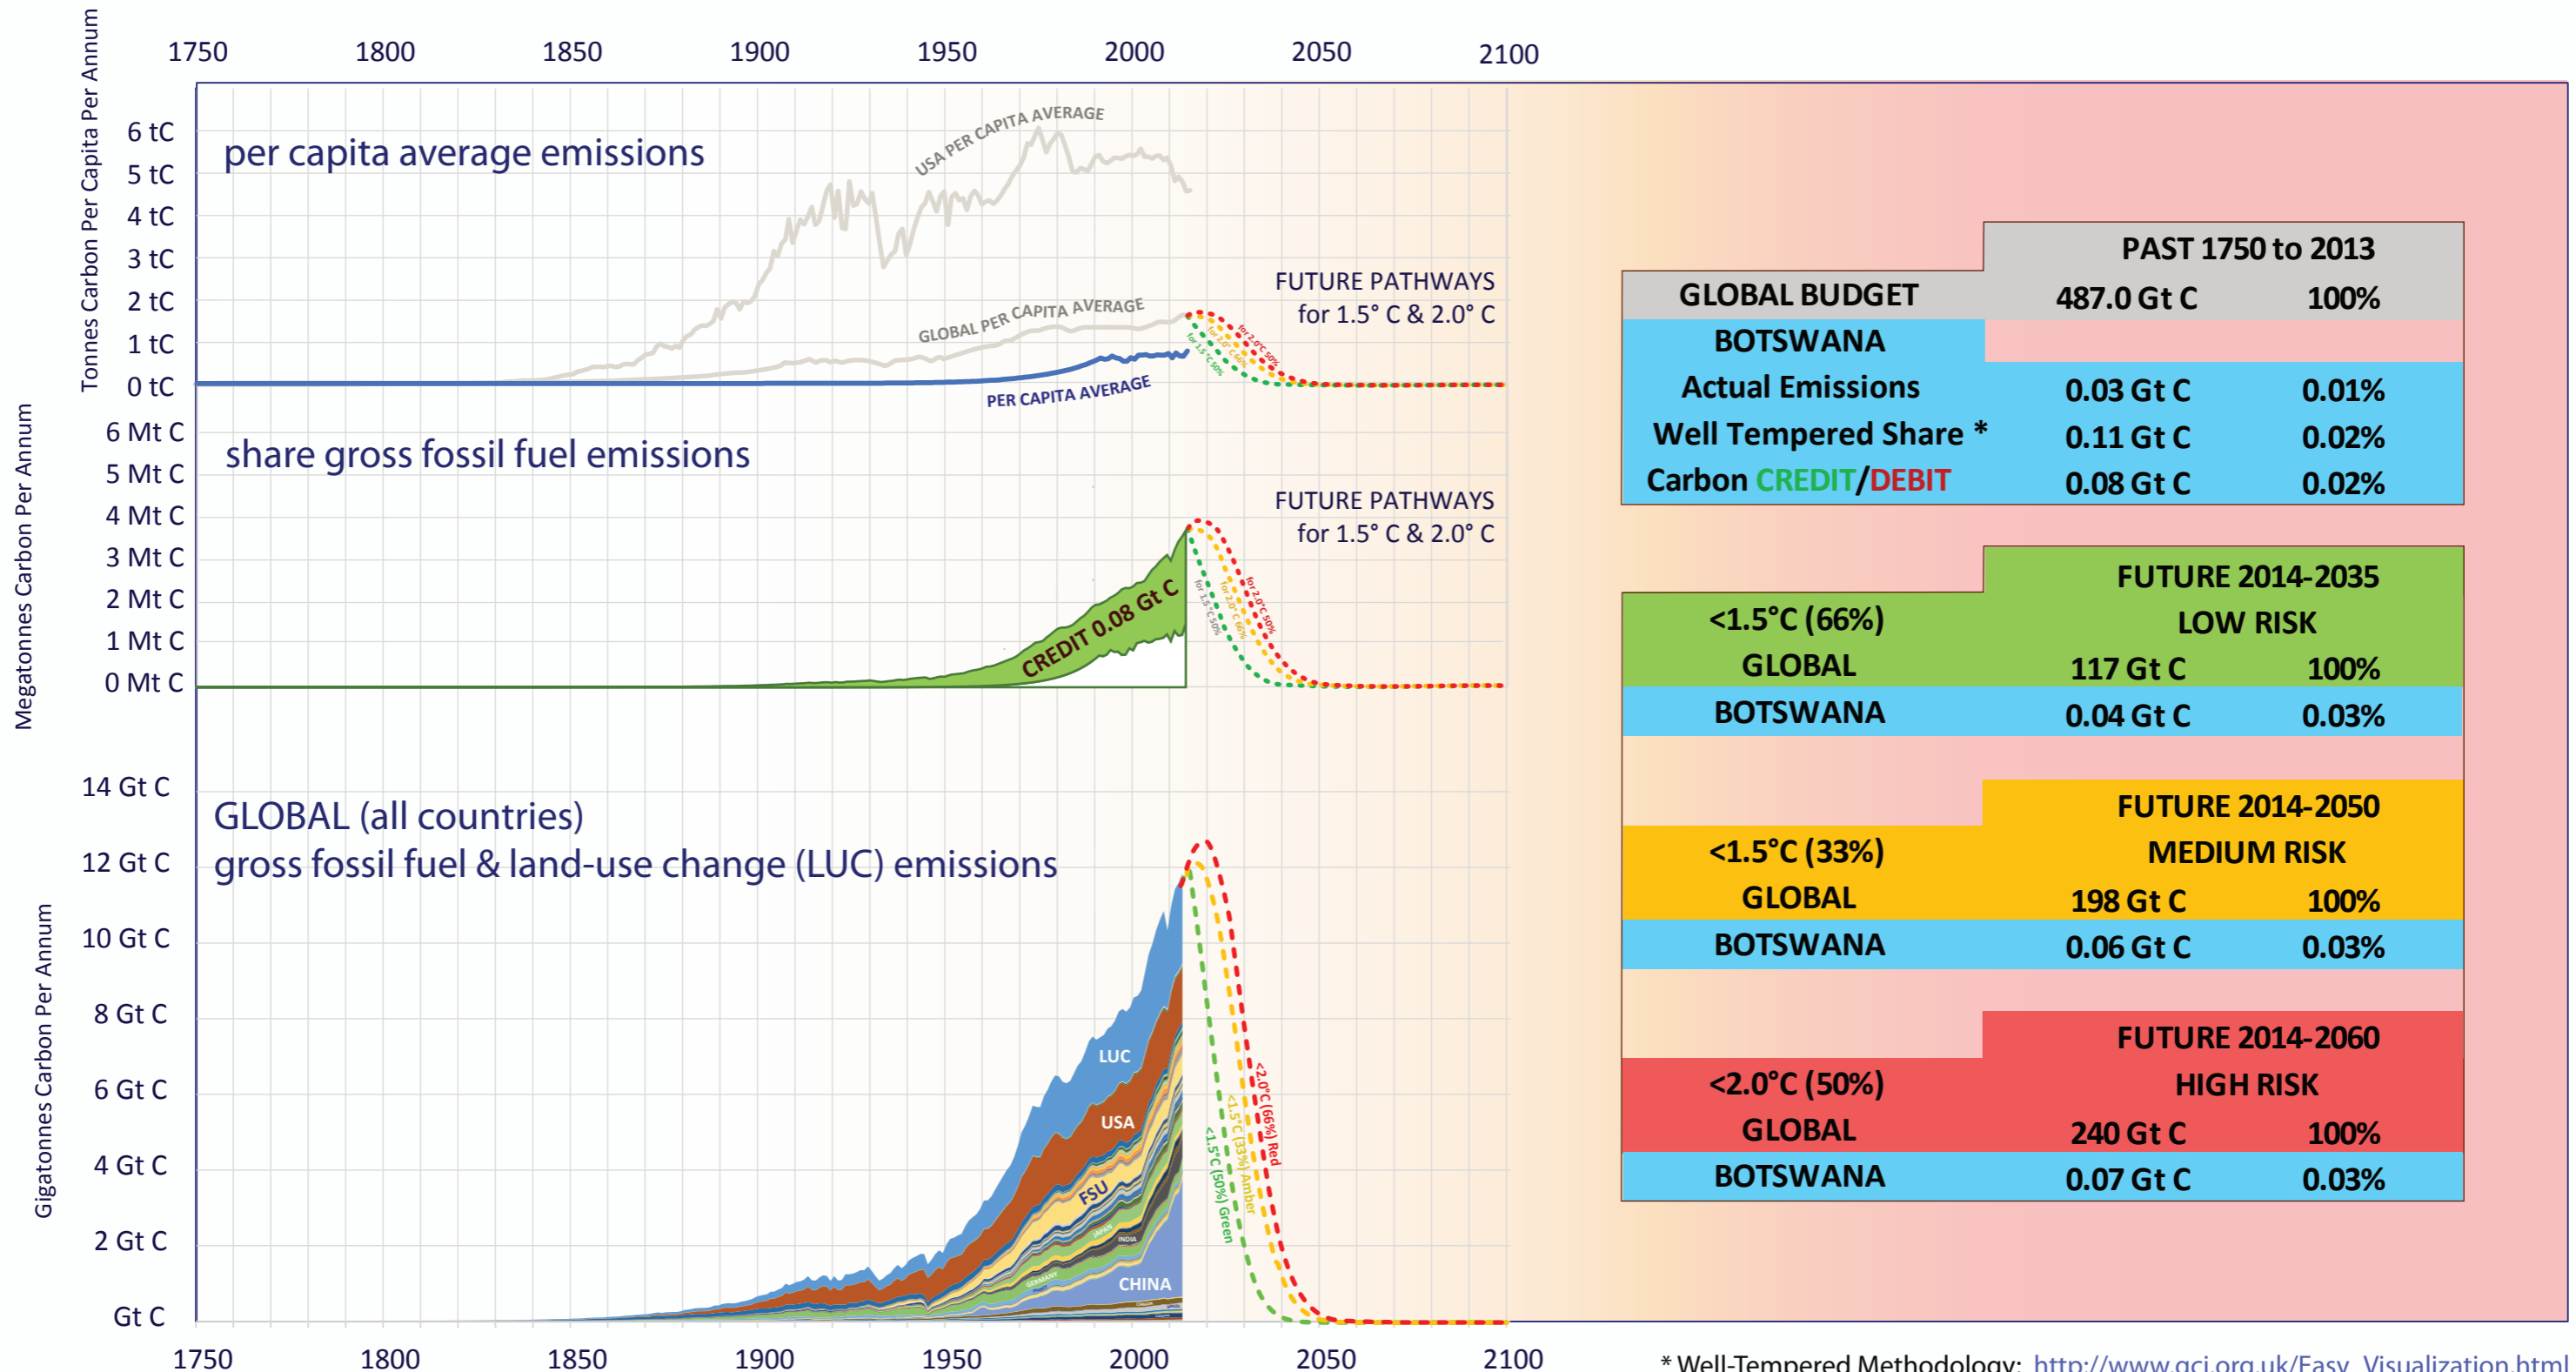

BOTSWANA & GLOBAL CO₂ EMISSIONS

Per Capita & Gross Emissions over time compared to global average.
 Carbon **Credit/Debit** accumulated 1750-2013 in Gigatonnes of Carbon (Gt C).
 Shares of budgets for 1.5°C & 2.0°C 2014-2050 & INDC.

* Well-Tempered Methodology: http://www.gci.org.uk/Easy_Visualization.html