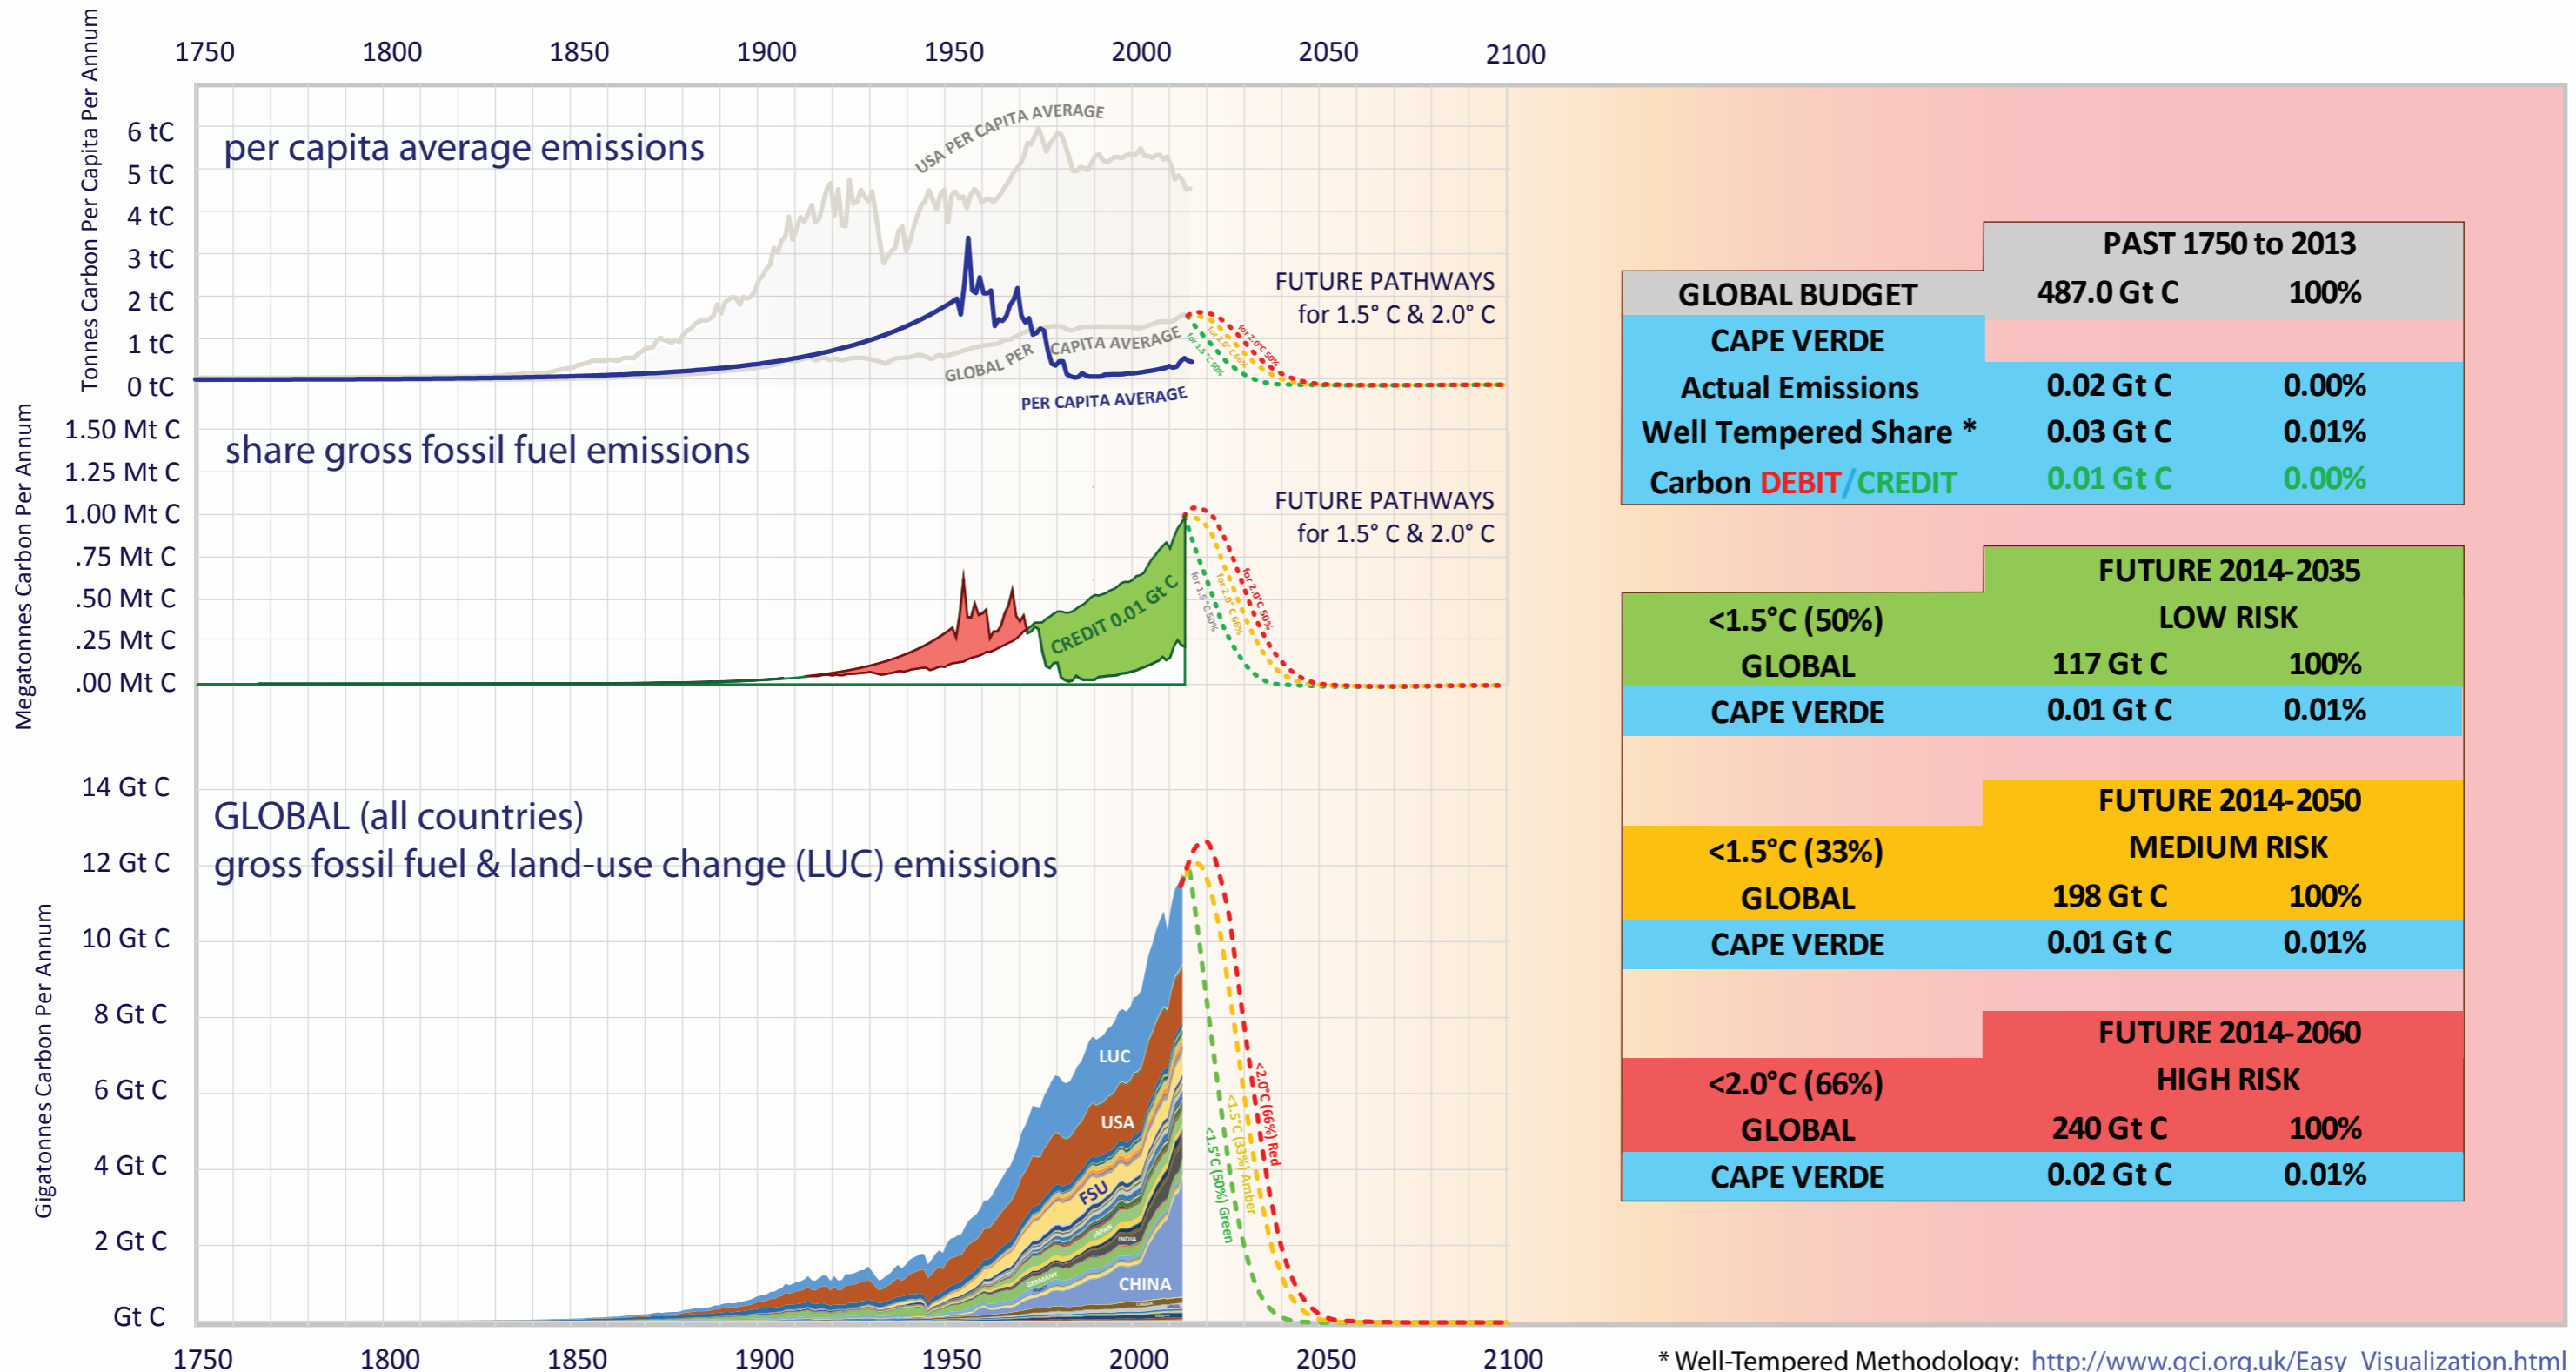

CAPE VERDE & GLOBAL CO₂ EMISSIONS

Per Capita & Gross Emissions over time compared to global average.
 Carbon **Credit/Debit** accumulated 1750-2013 in Gigatonnes of Carbon (Gt C).
 Shares of budgets for 1.5°C & 2.0°C 2014-2050 & INDC.

* Well-Tempered Methodology: http://www.gci.org.uk/Easy_Visualization.html