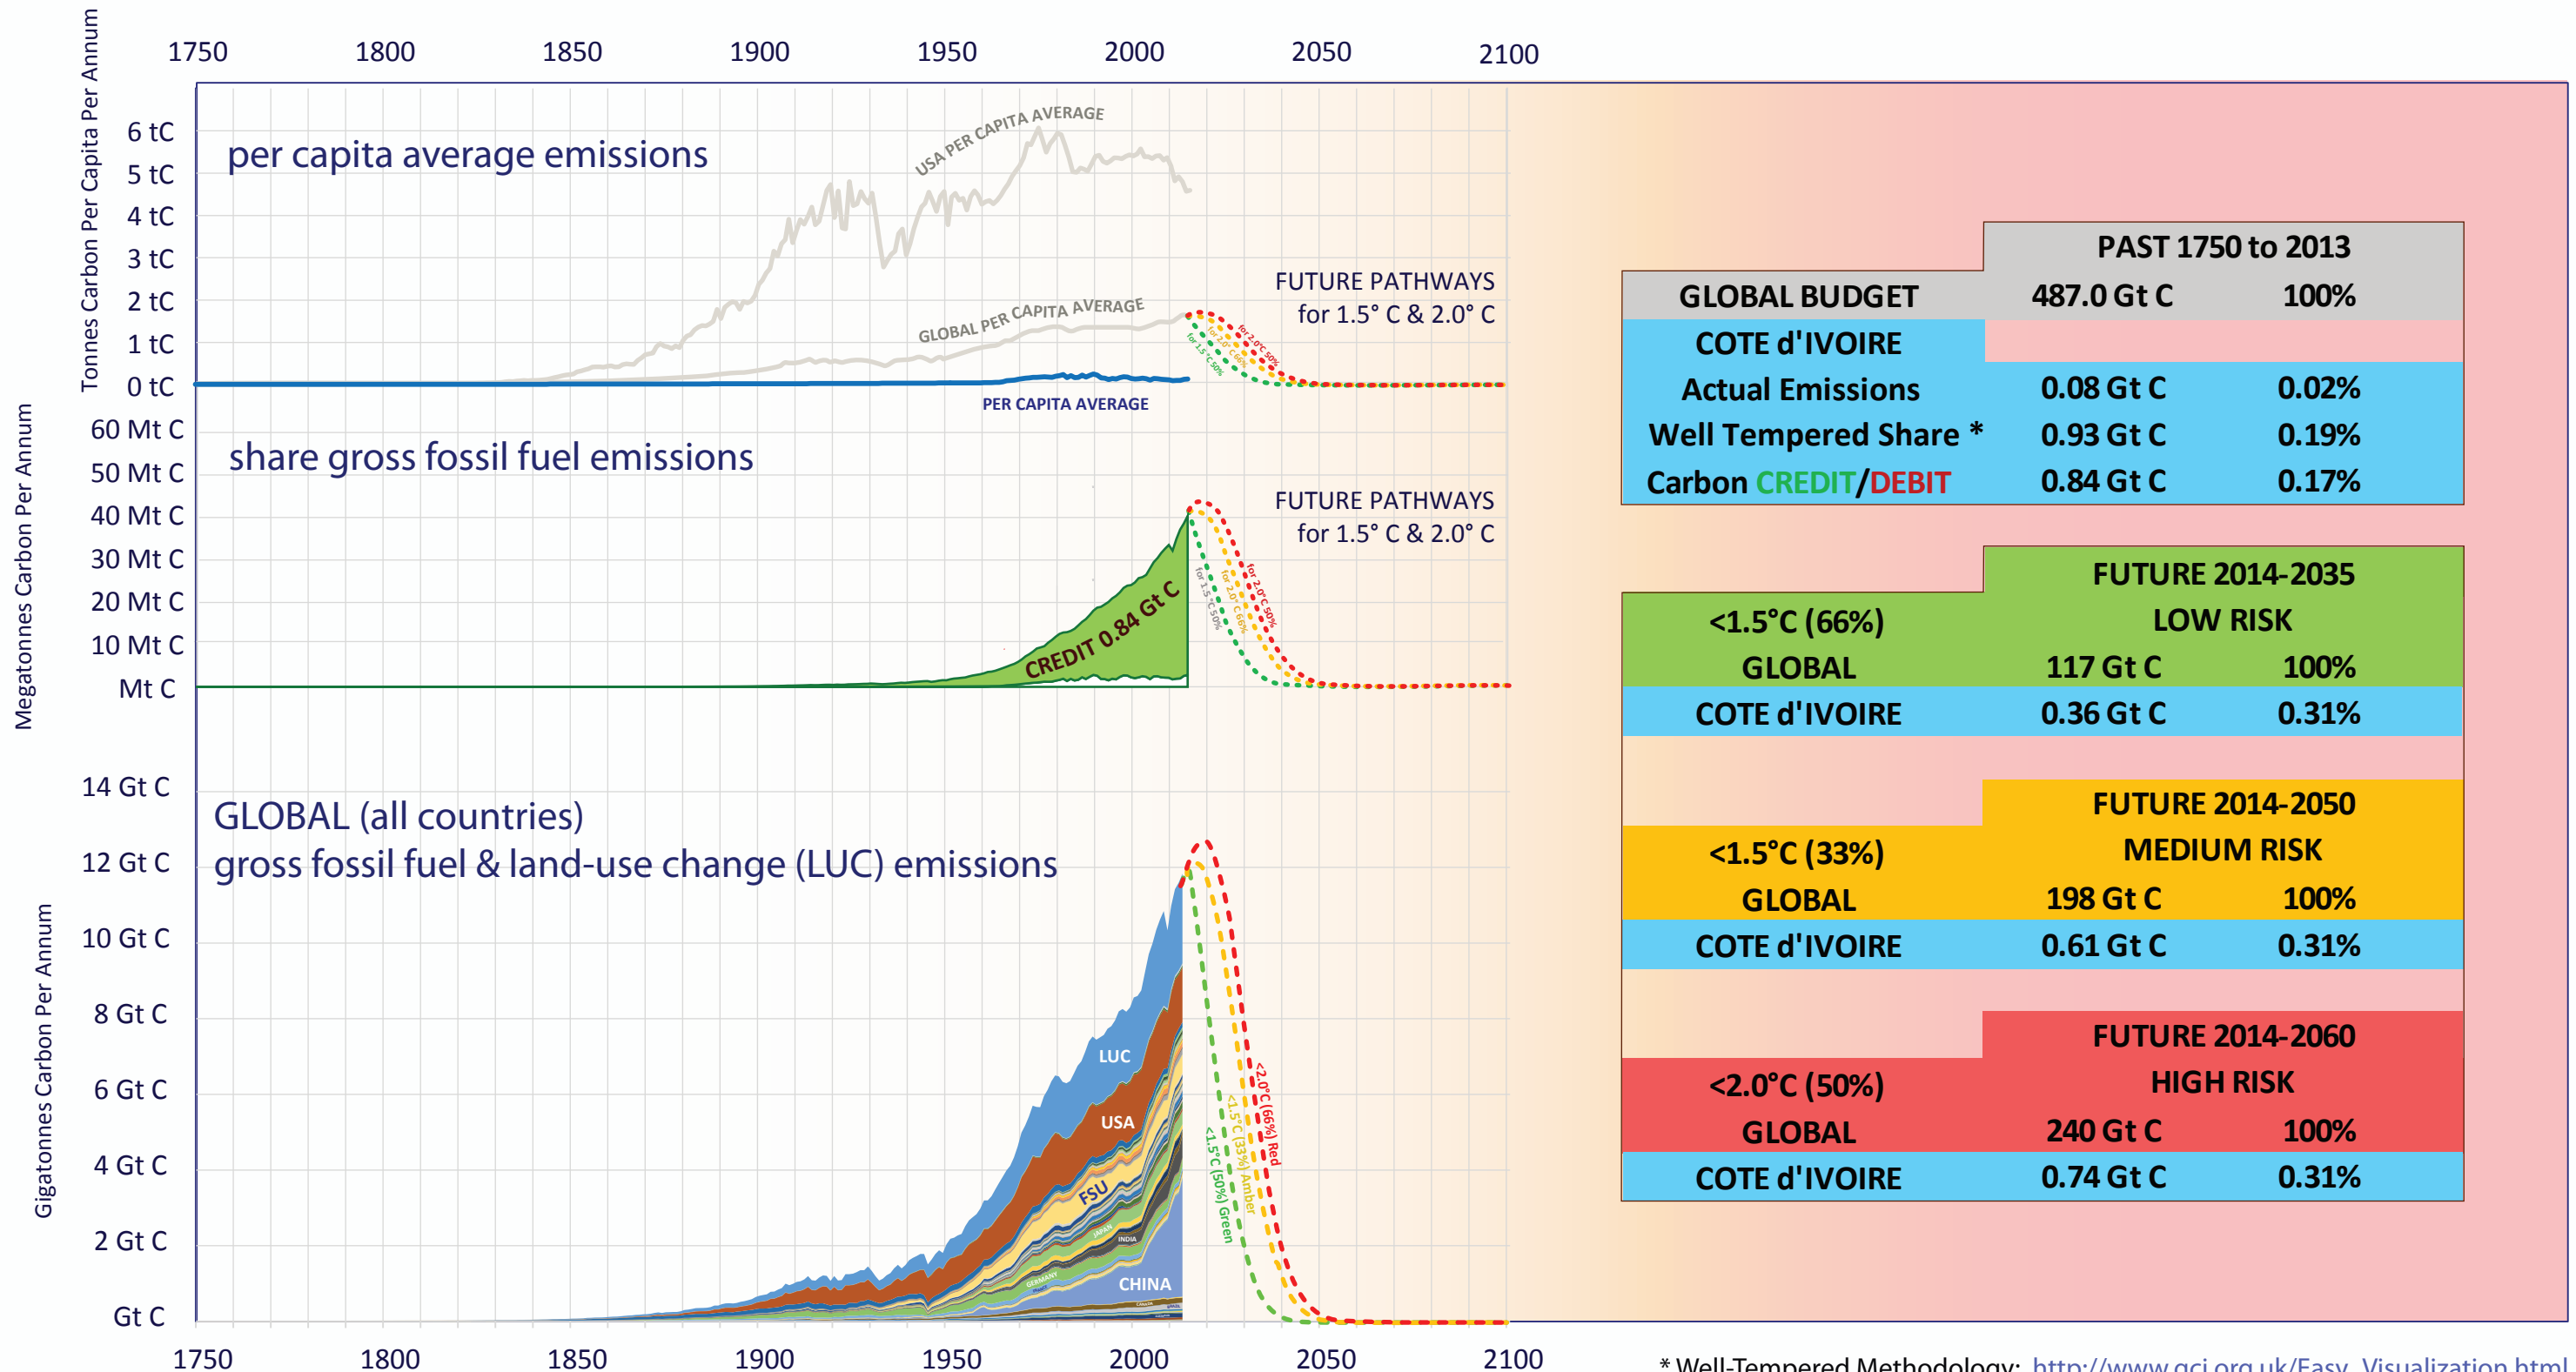

COTE d'IVOIRE DPR & GLOBAL CO₂ EMISSIONS

Per Capita & Gross Emissions over time compared to global average.

Carbon **Credit/Debit** accumulated 1750-2013 in Gigatonnes of Carbon (Gt C).

Shares of budgets for 1.5°C & 2.0°C 2014-2050 & INDC.

* Well-Tempered Methodology: http://www.gci.org.uk/Easy_Visualization.html