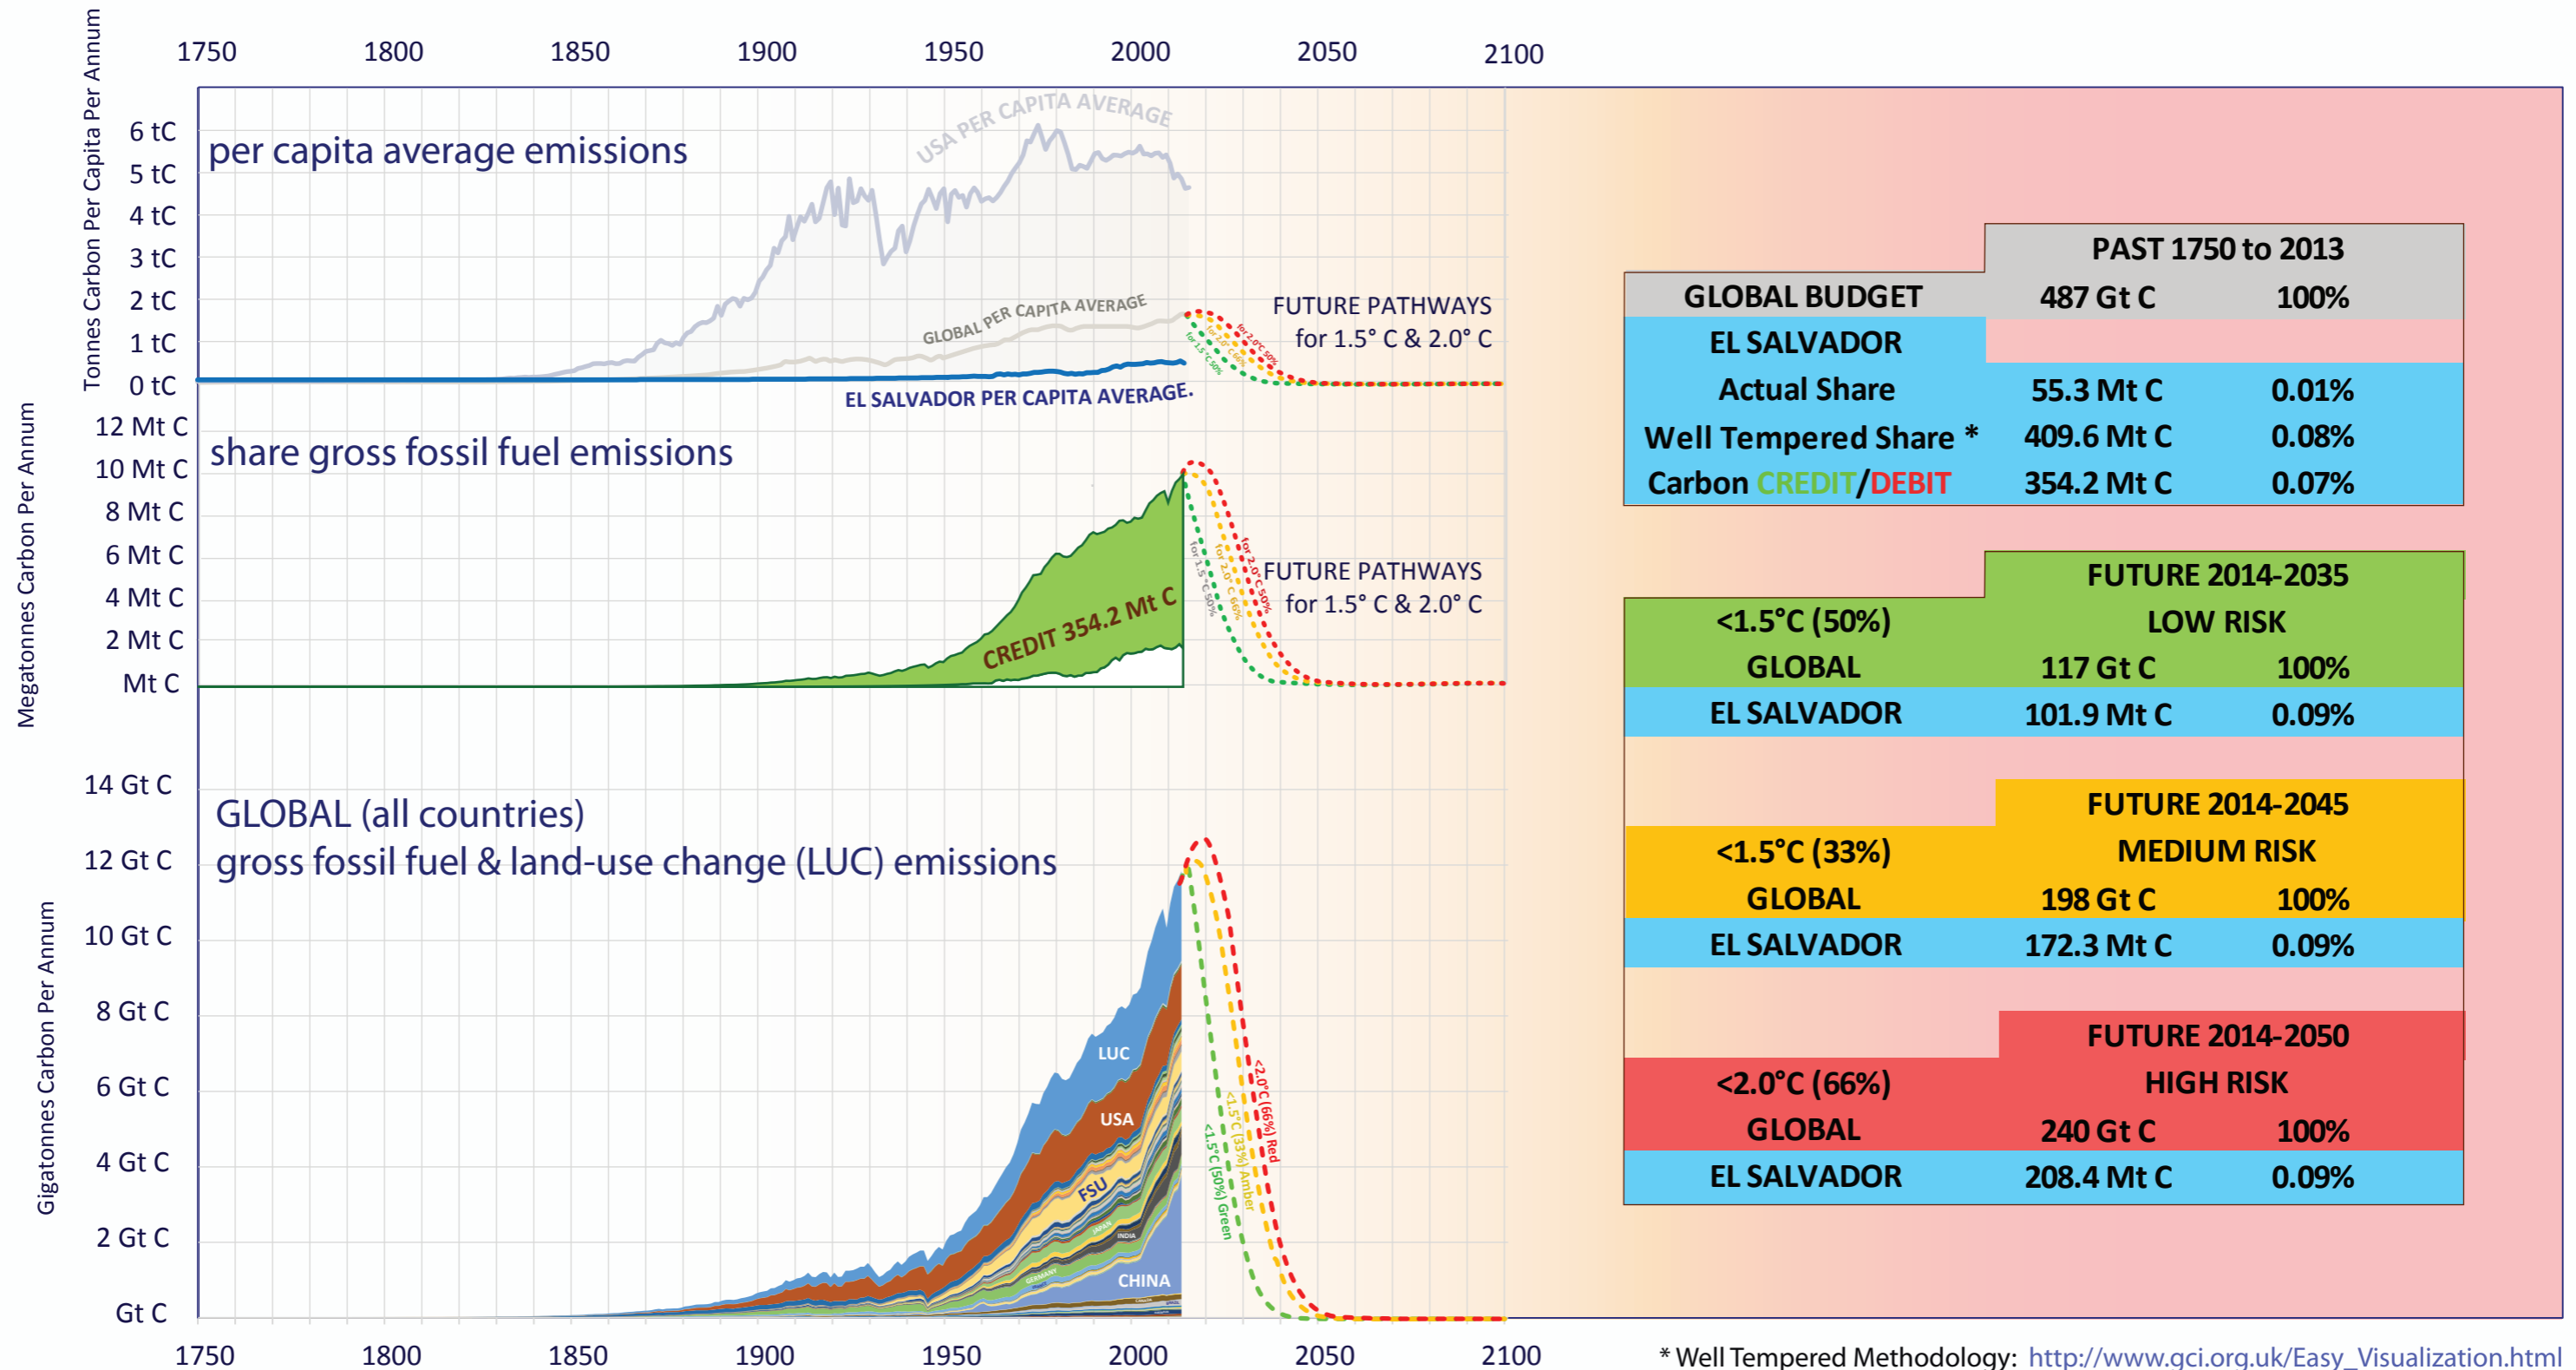

# EL SALVADOR & GLOBAL CO<sub>2</sub> EMISSIONS

Per Capita & Gross Emissions over time compared to global average.  
 Carbon **Credit/Debit** accumulated 1750-2013 in Gigatonnes of Carbon (Gt C).  
 Shares of budgets for 1.5°C & 2.0°C 2014-2050 & INDC.

\* Well Tempered Methodology: [http://www.gci.org.uk/Easy\\_Visualization.html](http://www.gci.org.uk/Easy_Visualization.html)