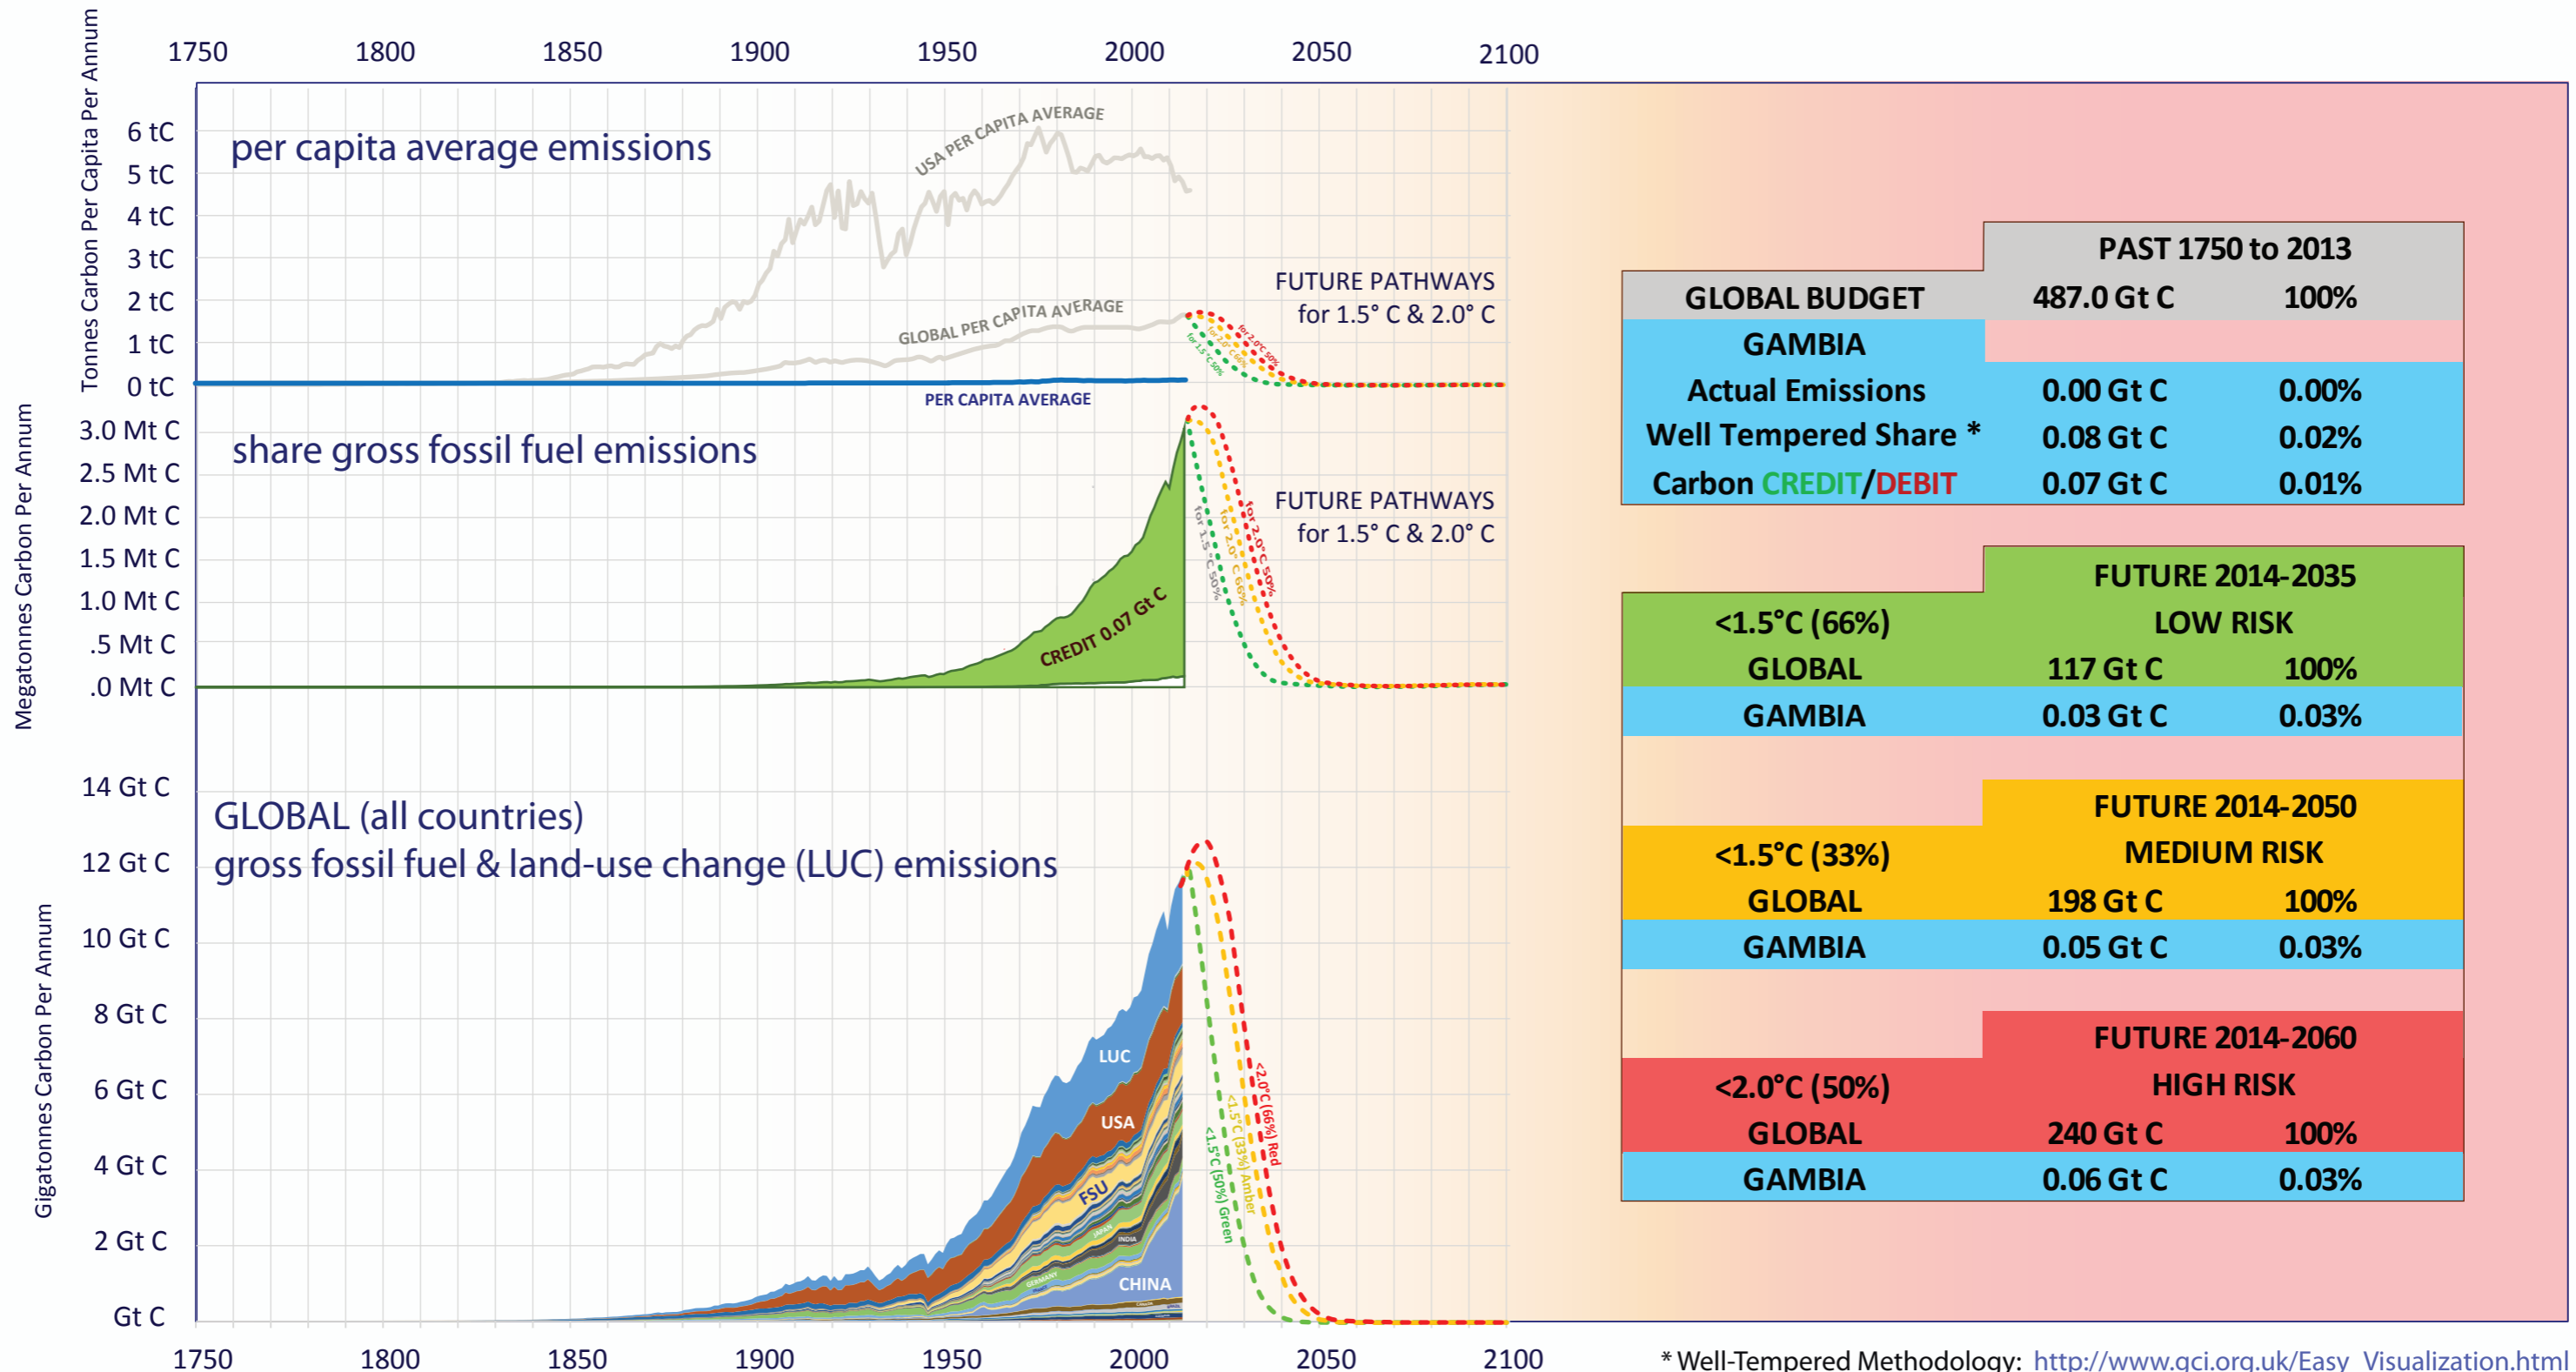

GAMBIA & GLOBAL CO₂ EMISSIONS

Per Capita & Gross Emissions over time compared to global average.
 Carbon **Credit/Debit** accumulated 1750-2013 in Gigatonnes of Carbon (Gt C).
 Shares of budgets for 1.5°C & 2.0°C 2014-2050 & INDC.

* Well-Tempered Methodology: http://www.gci.org.uk/Easy_Visualization.html