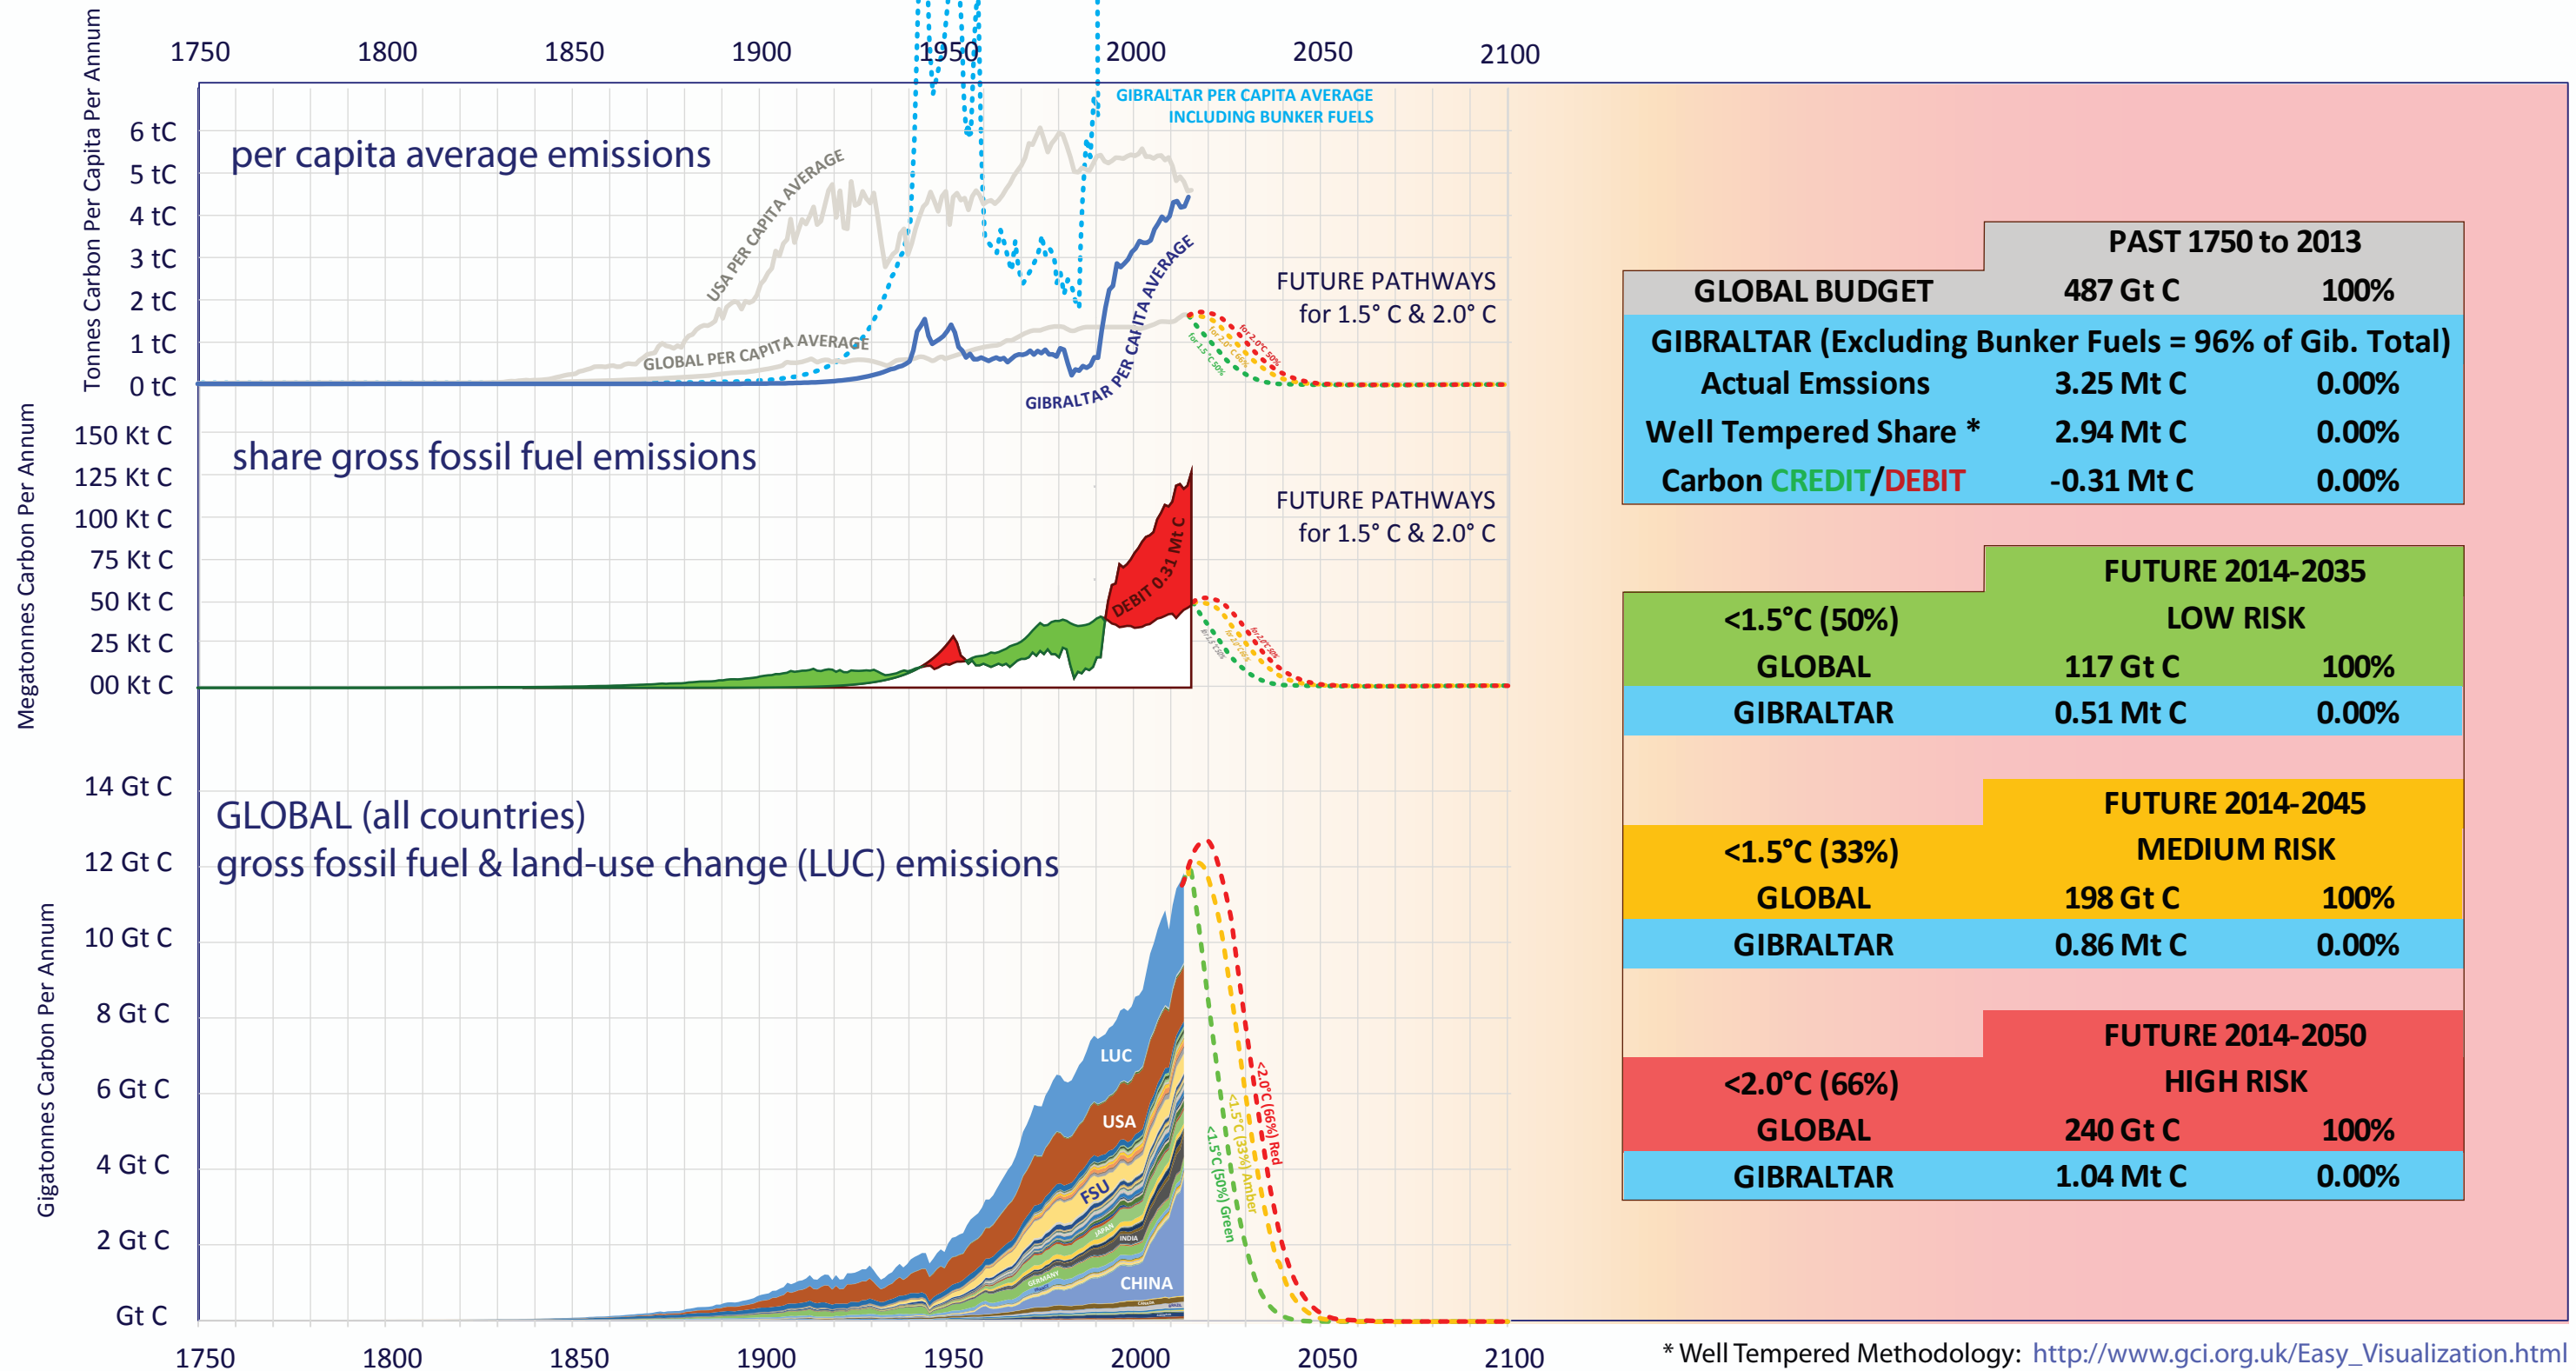

# GIBRALTAR & GLOBAL CO<sub>2</sub> EMISSIONS

Per Capita & Gross Emissions over time compared to global average.  
 Carbon **Credit/Debit** accumulated 1750-2013 in Gigatonnes of Carbon (Gt C).  
 Shares of budgets for 1.5°C & 2.0°C 2014-2050 & INDC.

\* Well Tempered Methodology: [http://www.gci.org.uk/Easy\\_Visualization.html](http://www.gci.org.uk/Easy_Visualization.html)