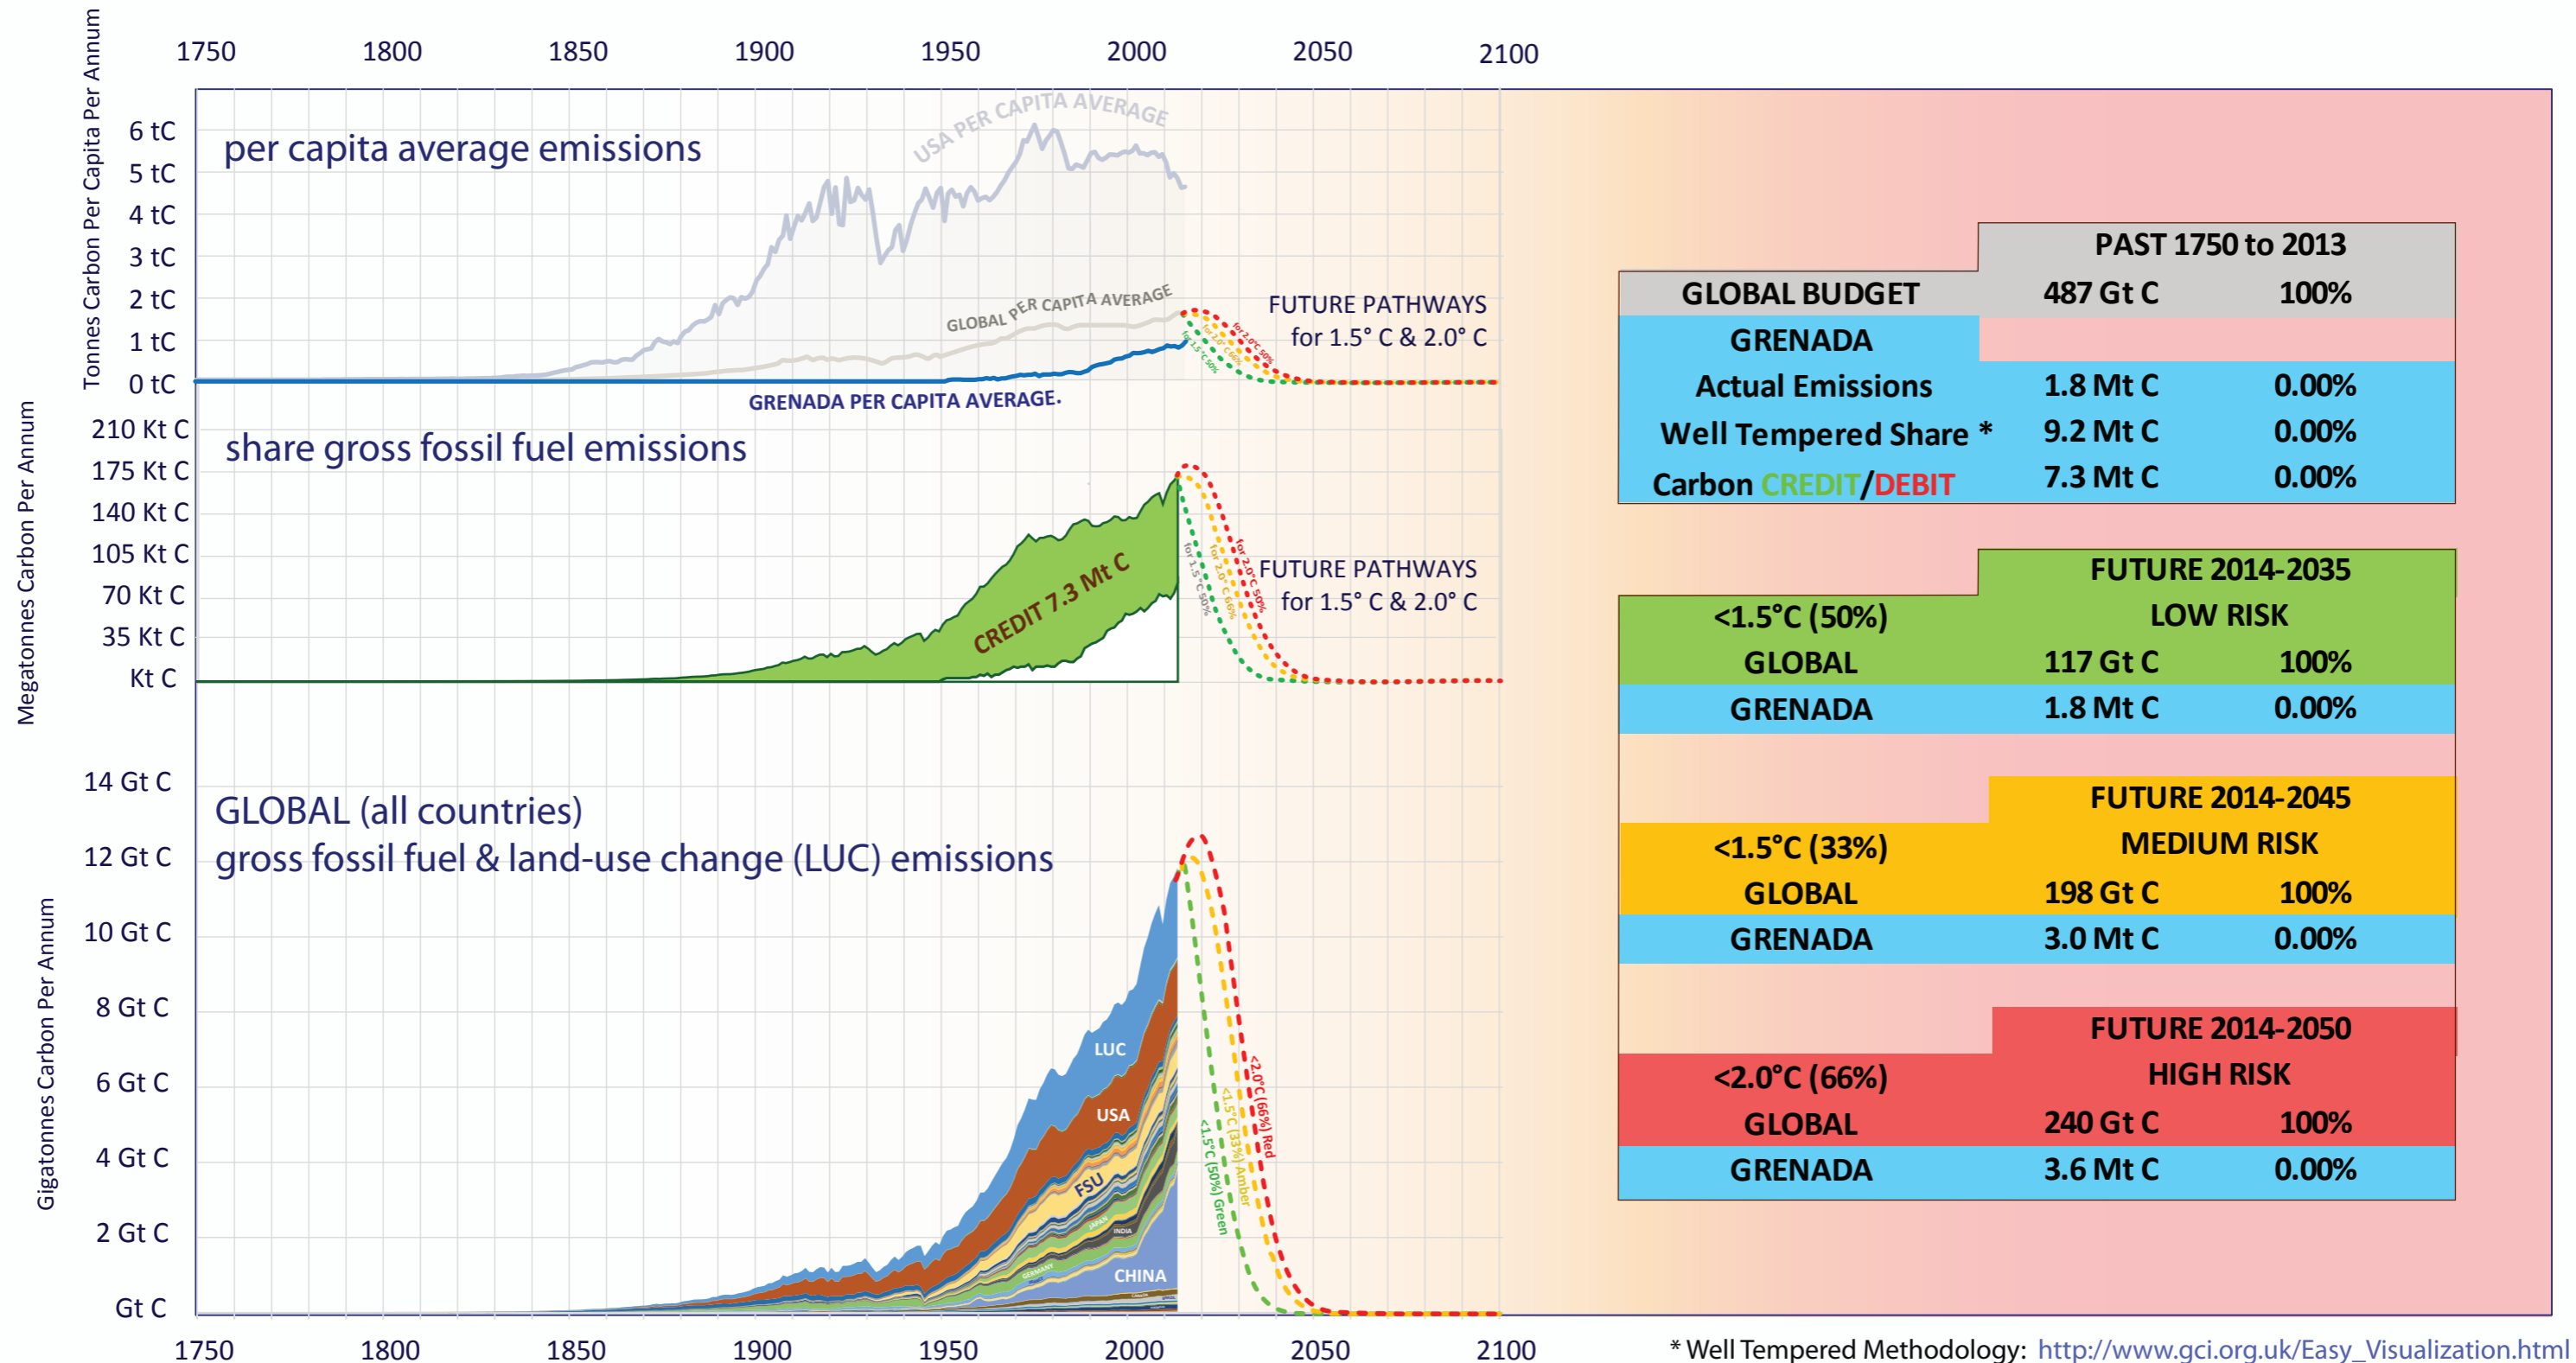

GRENADA & GLOBAL CO₂ EMISSIONS

Per Capita & Gross Emissions over time compared to global average.

Carbon **Credit/Debit** accumulated 1750-2013 in Gigatonnes of Carbon (Gt C).

Shares of budgets for 1.5°C & 2.0°C 2014-2050 & INDC.

* Well Tempered Methodology: http://www.gci.org.uk/Easy_Visualization.html