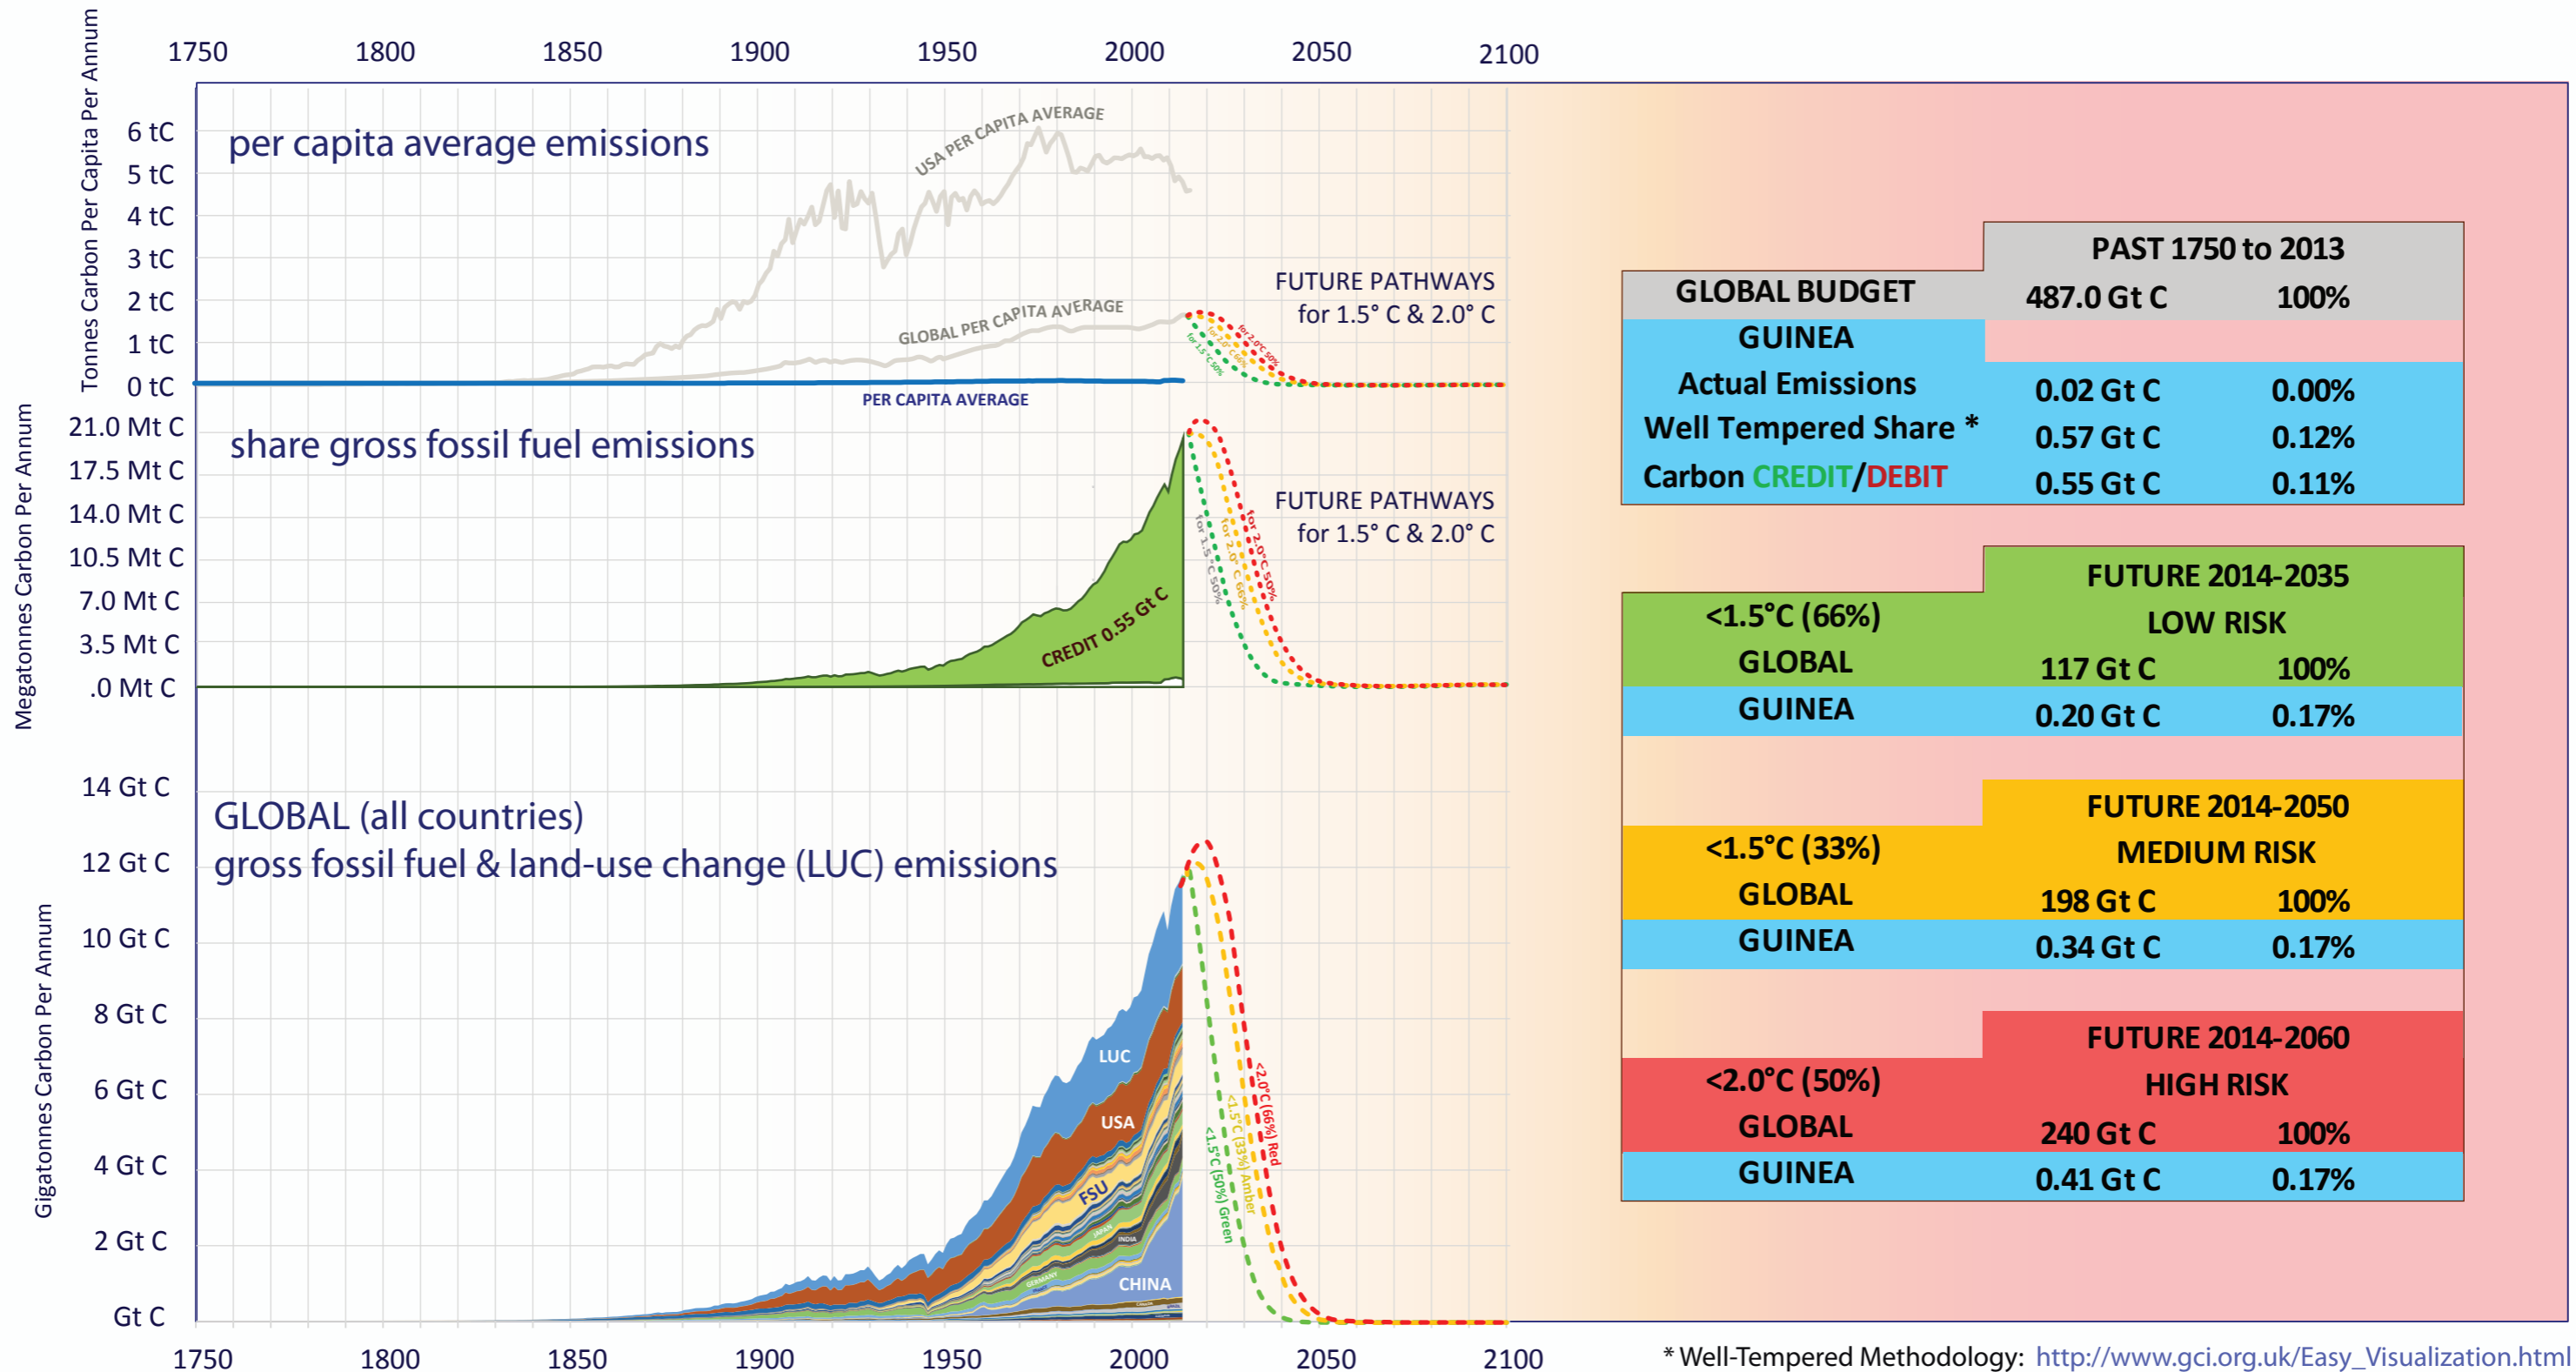

GUINEA & GLOBAL CO₂ EMISSIONS

Per Capita & Gross Emissions over time compared to global average.
 Carbon **Credit/Debit** accumulated 1750-2013 in Gigatonnes of Carbon (Gt C).
 Shares of budgets for 1.5°C & 2.0°C 2014-2050 & INDC.

* Well-Tempered Methodology: http://www.gci.org.uk/Easy_Visualization.html