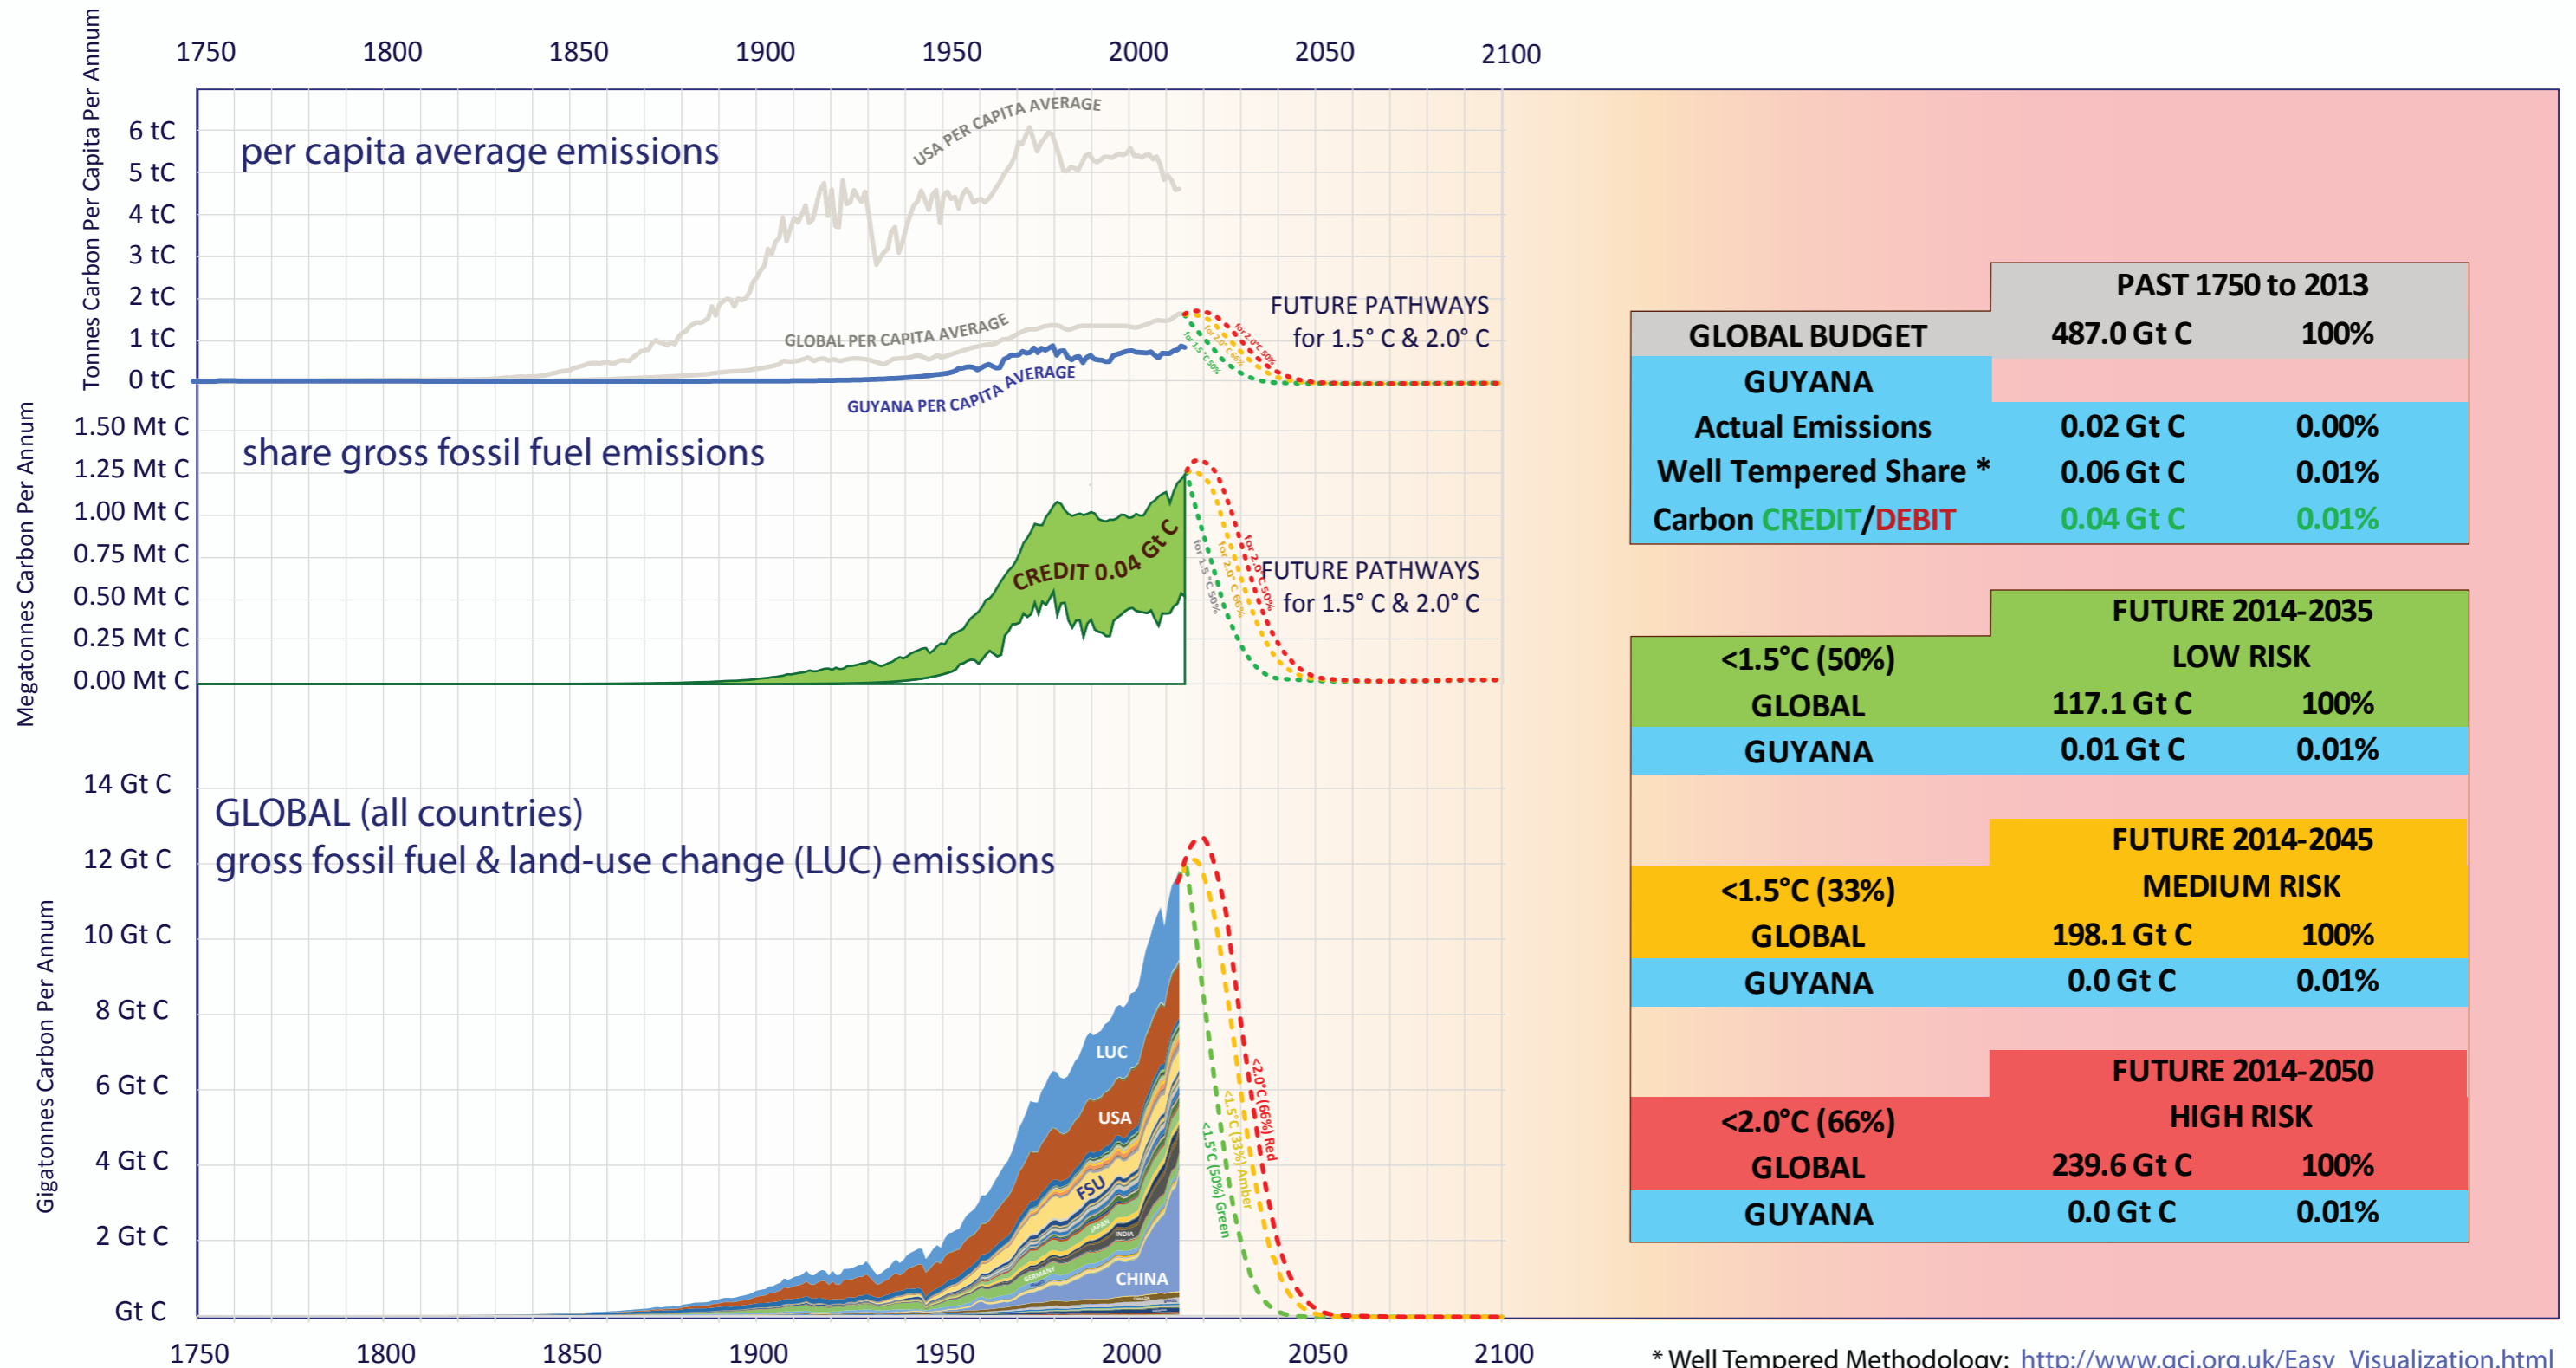

GUYANA & GLOBAL CO₂ EMISSIONS

Per Capita & Gross Emissions over time compared to global average.
 Carbon **Credit/Debit** accumulated 1750-2013 in Gigatonnes of Carbon (Gt C).
 Shares of budgets for 1.5°C & 2.0°C 2014-2050 & INDC.

* Well Tempered Methodology: http://www.gci.org.uk/Easy_Visualization.html