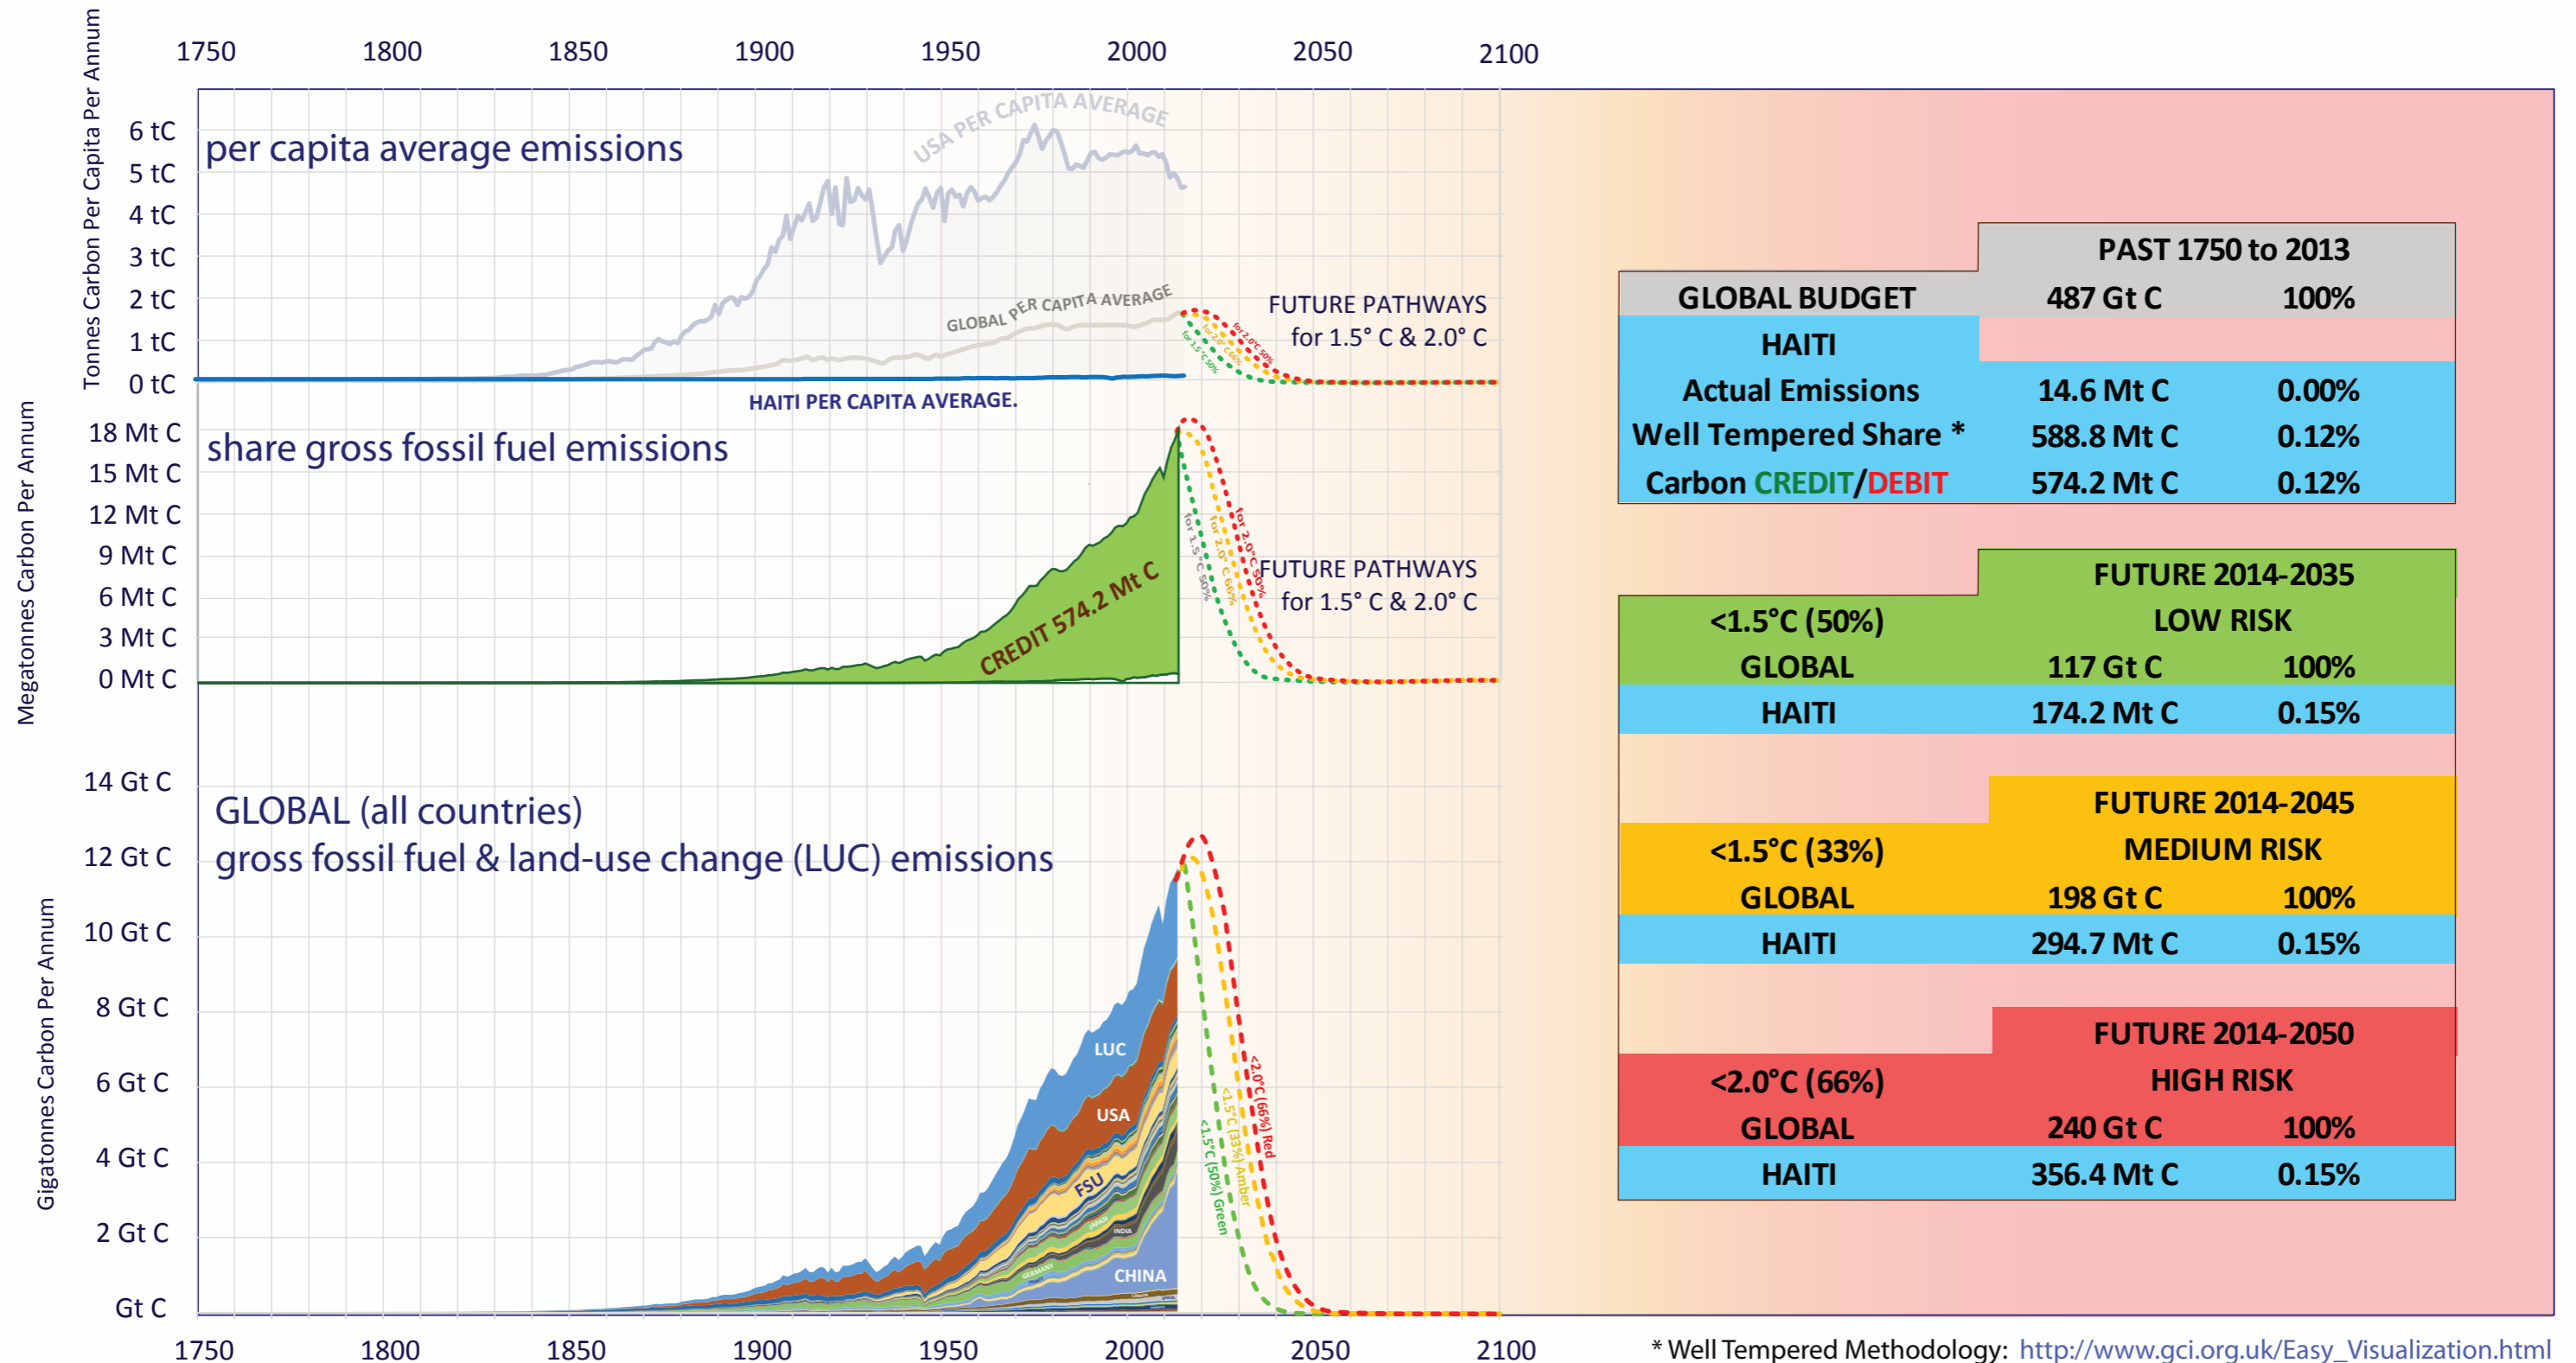

HAITI & GLOBAL CO₂ EMISSIONS

Per Capita & Gross Emissions over time compared to global average.
 Carbon **Credit/Debit** accumulated 1750-2013 in Gigatonnes of Carbon (Gt C).
 Shares of budgets for 1.5°C & 2.0°C 2014-2050 & INDC.

* Well Tempered Methodology: http://www.gci.org.uk/Easy_Visualization.html