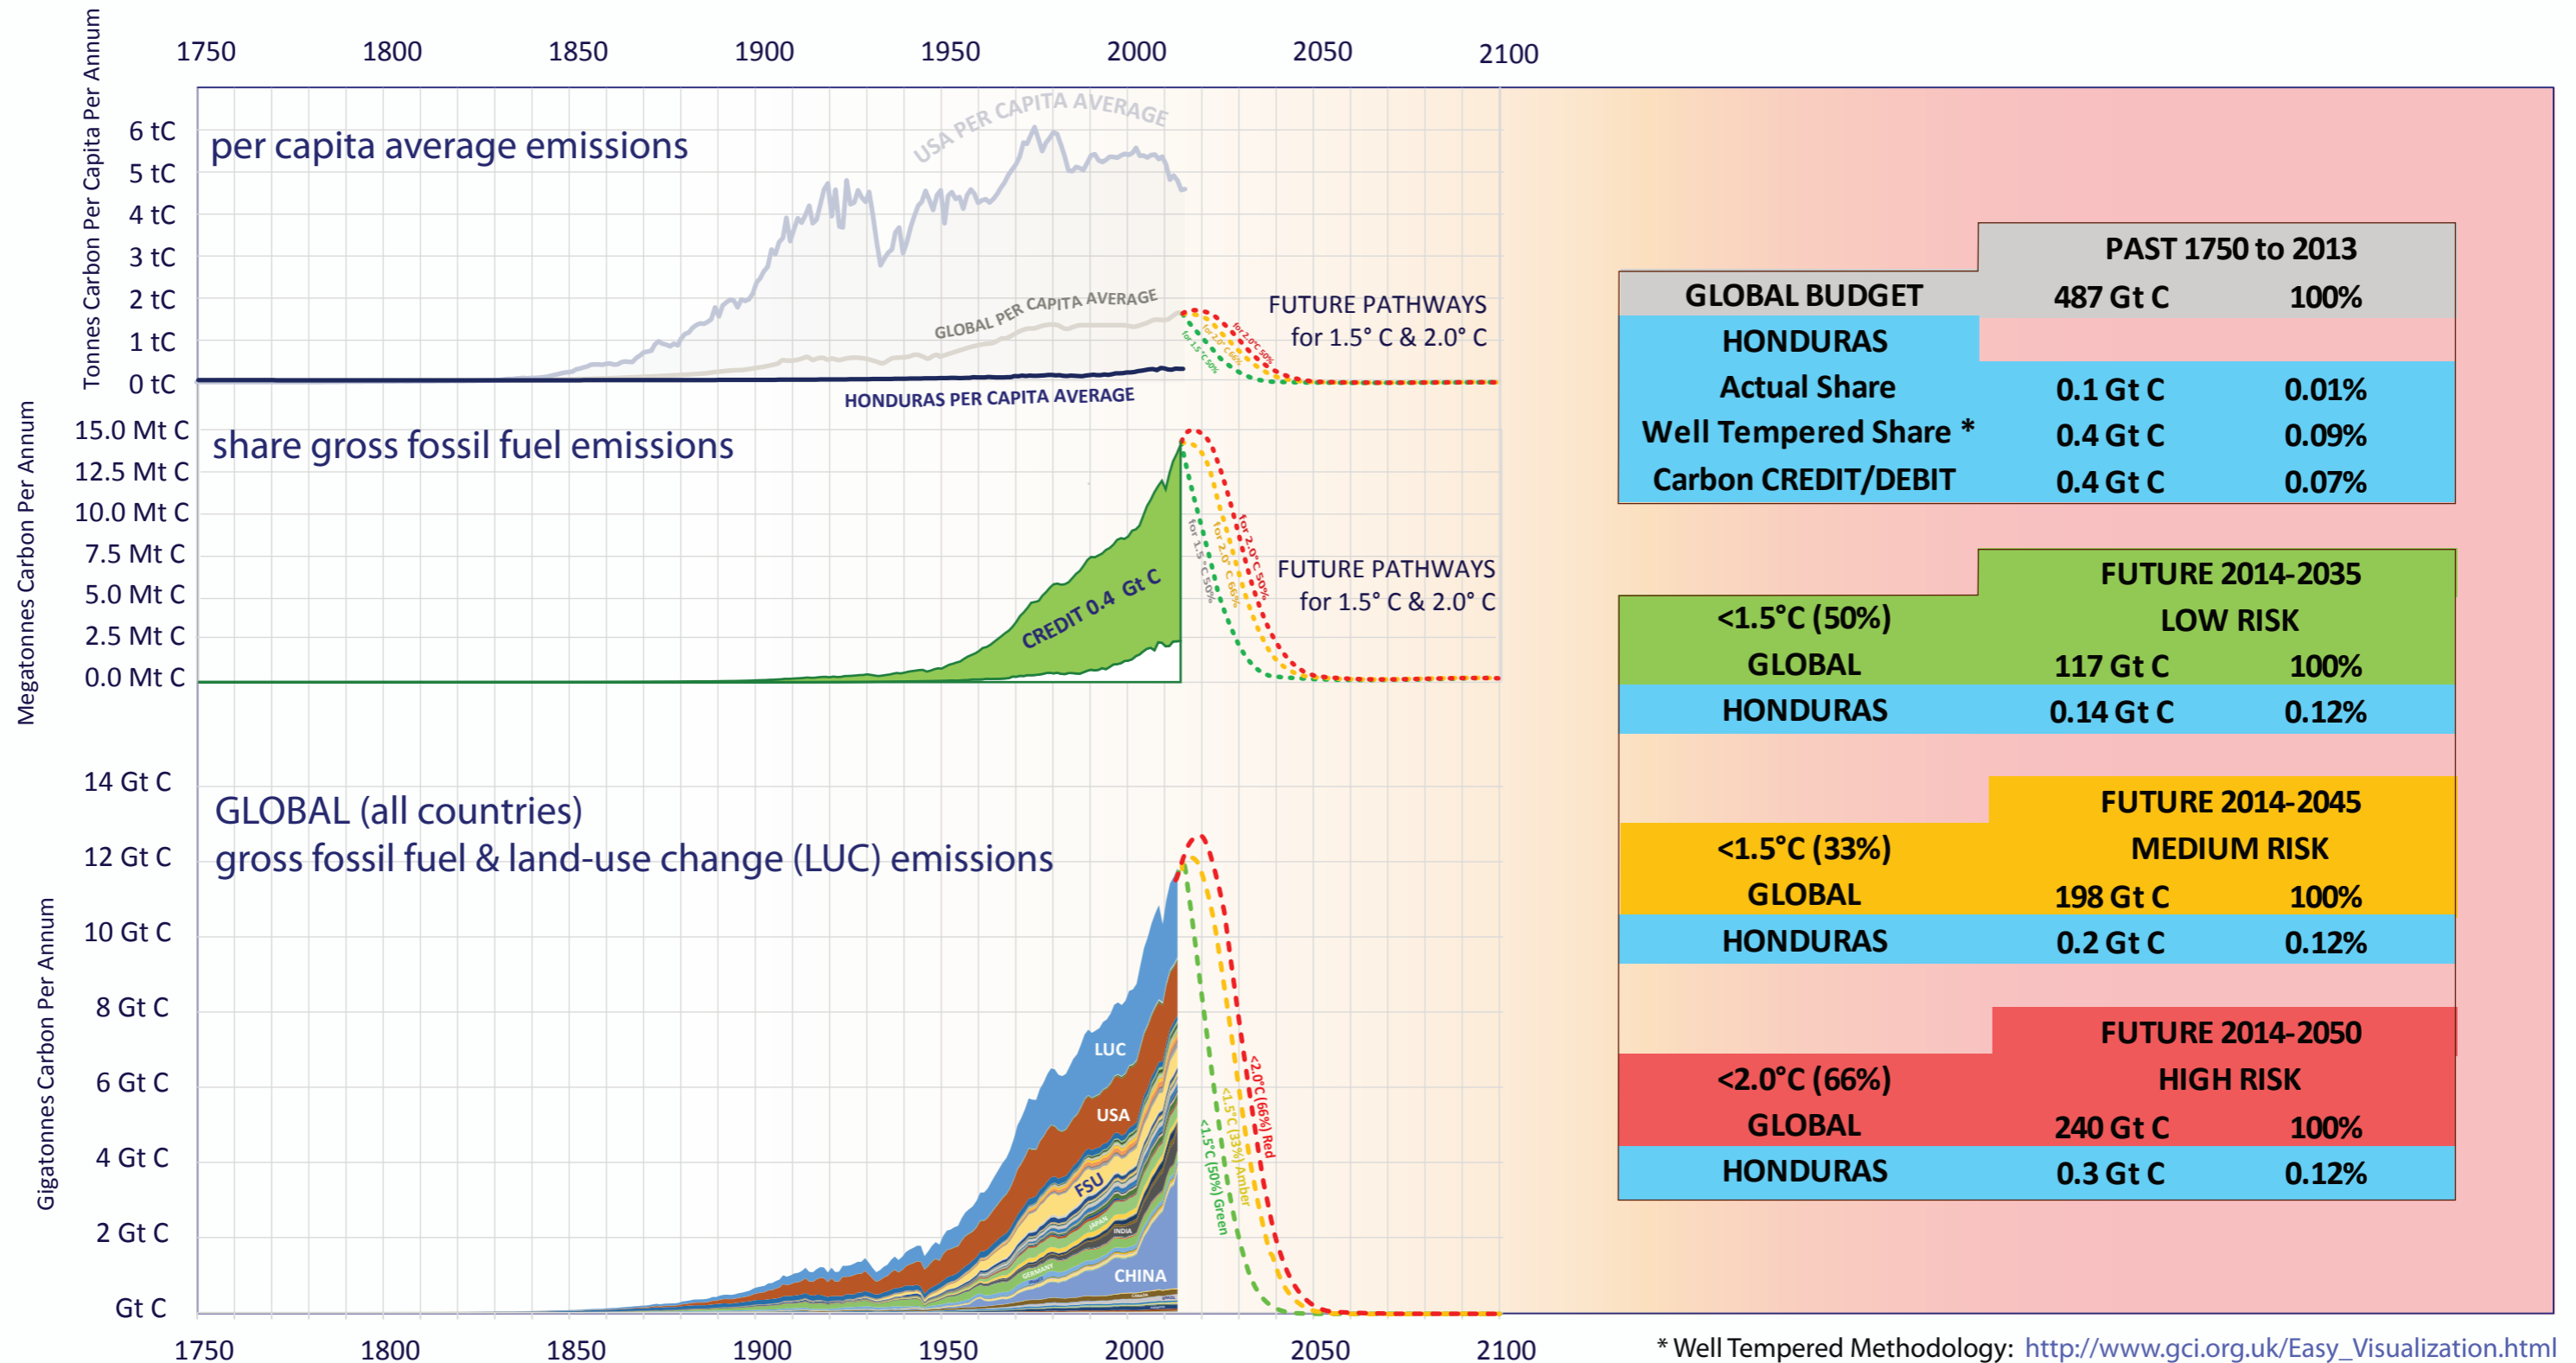

HONDURAS & GLOBAL CO₂ EMISSIONS

Per Capita & Gross Emissions over time compared to global average.
 Carbon Credit/Debit accumulated 1750-2013 in Gigatonnes of Carbon (Gt C).
 Shares of budgets for 1.5°C & 2.0°C 2014-2050 & INDC

* Well Tempered Methodology: http://www.gci.org.uk/Easy_Visualization.html