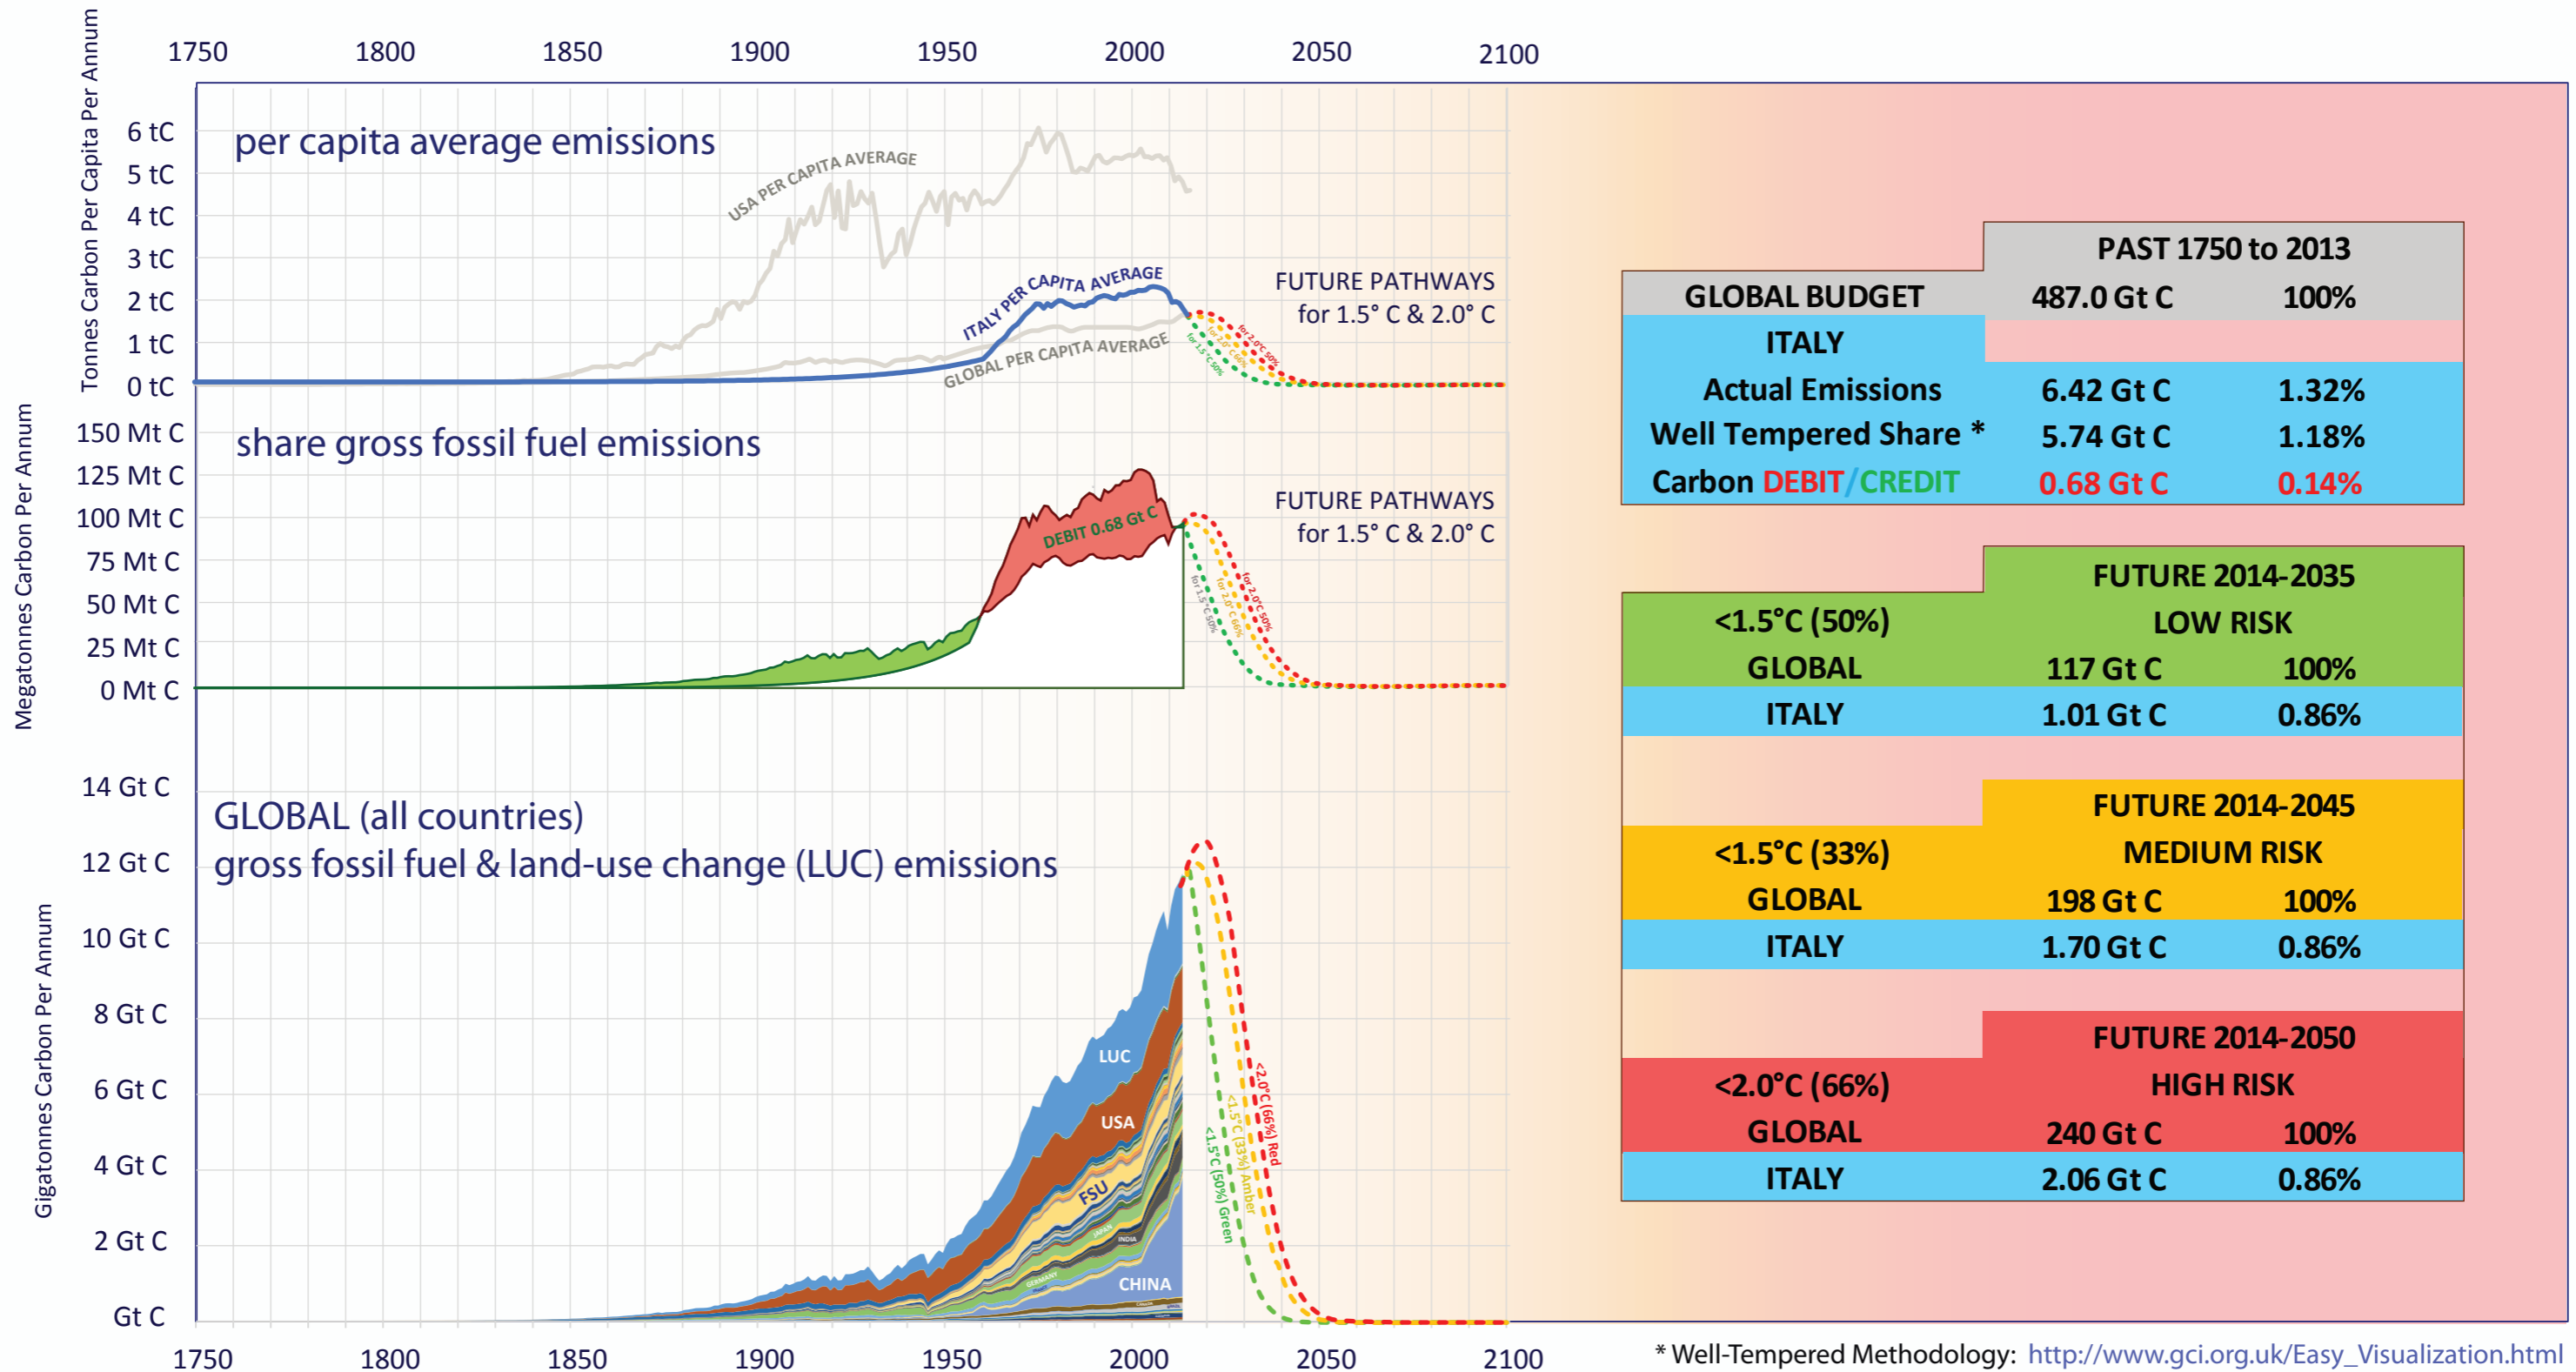

ITALY & GLOBAL CO₂ EMISSIONS

Per Capita & Gross Emissions over time compared to global average.
 Carbon **Credit/Debit** accumulated 1750-2013 in Gigatonnes of Carbon (Gt C).
 Shares of budgets for 1.5°C & 2.0°C 2014-2050 & INDC.

* Well-Tempered Methodology: http://www.gci.org.uk/Easy_Visualization.html