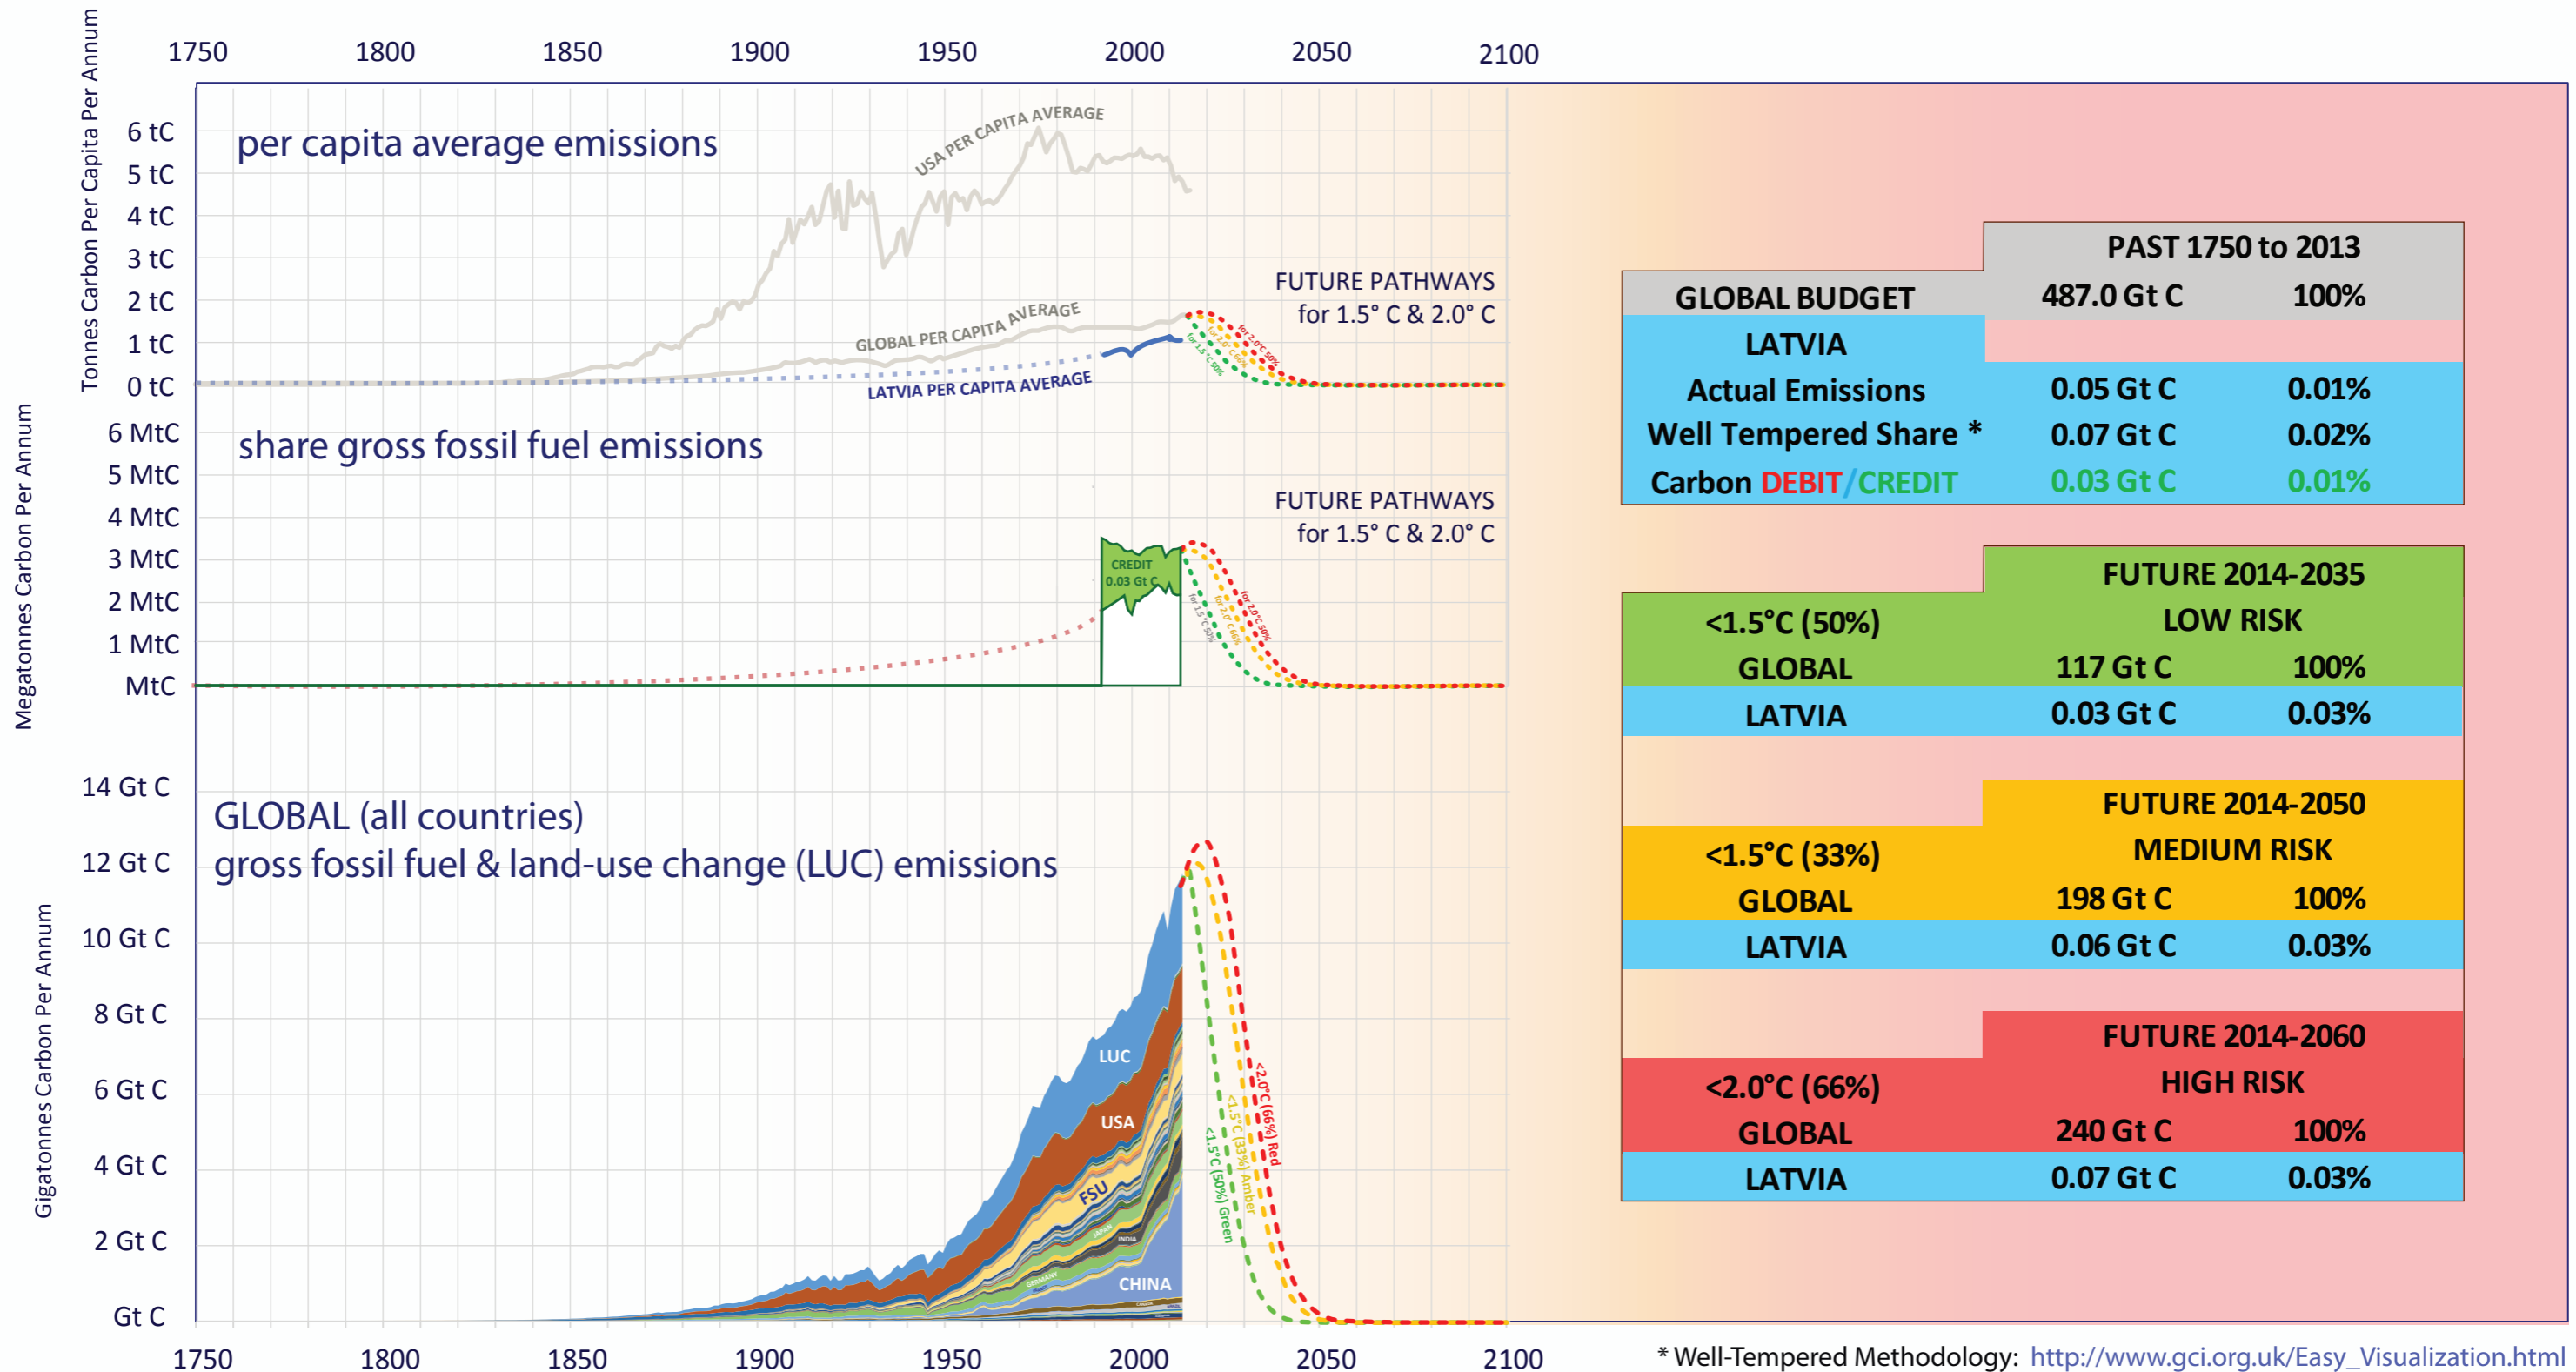

LATVIA & GLOBAL CO₂ EMISSIONS

Per Capita & Gross Emissions over time compared to global average.
 Carbon **Credit/Debit** accumulated 1750-2013 in Gigatonnes of Carbon (Gt C).
 Shares of budgets for 1.5°C & 2.0°C 2014-2050 & INDC.

* Well-Tempered Methodology: http://www.gci.org.uk/Easy_Visualization.html