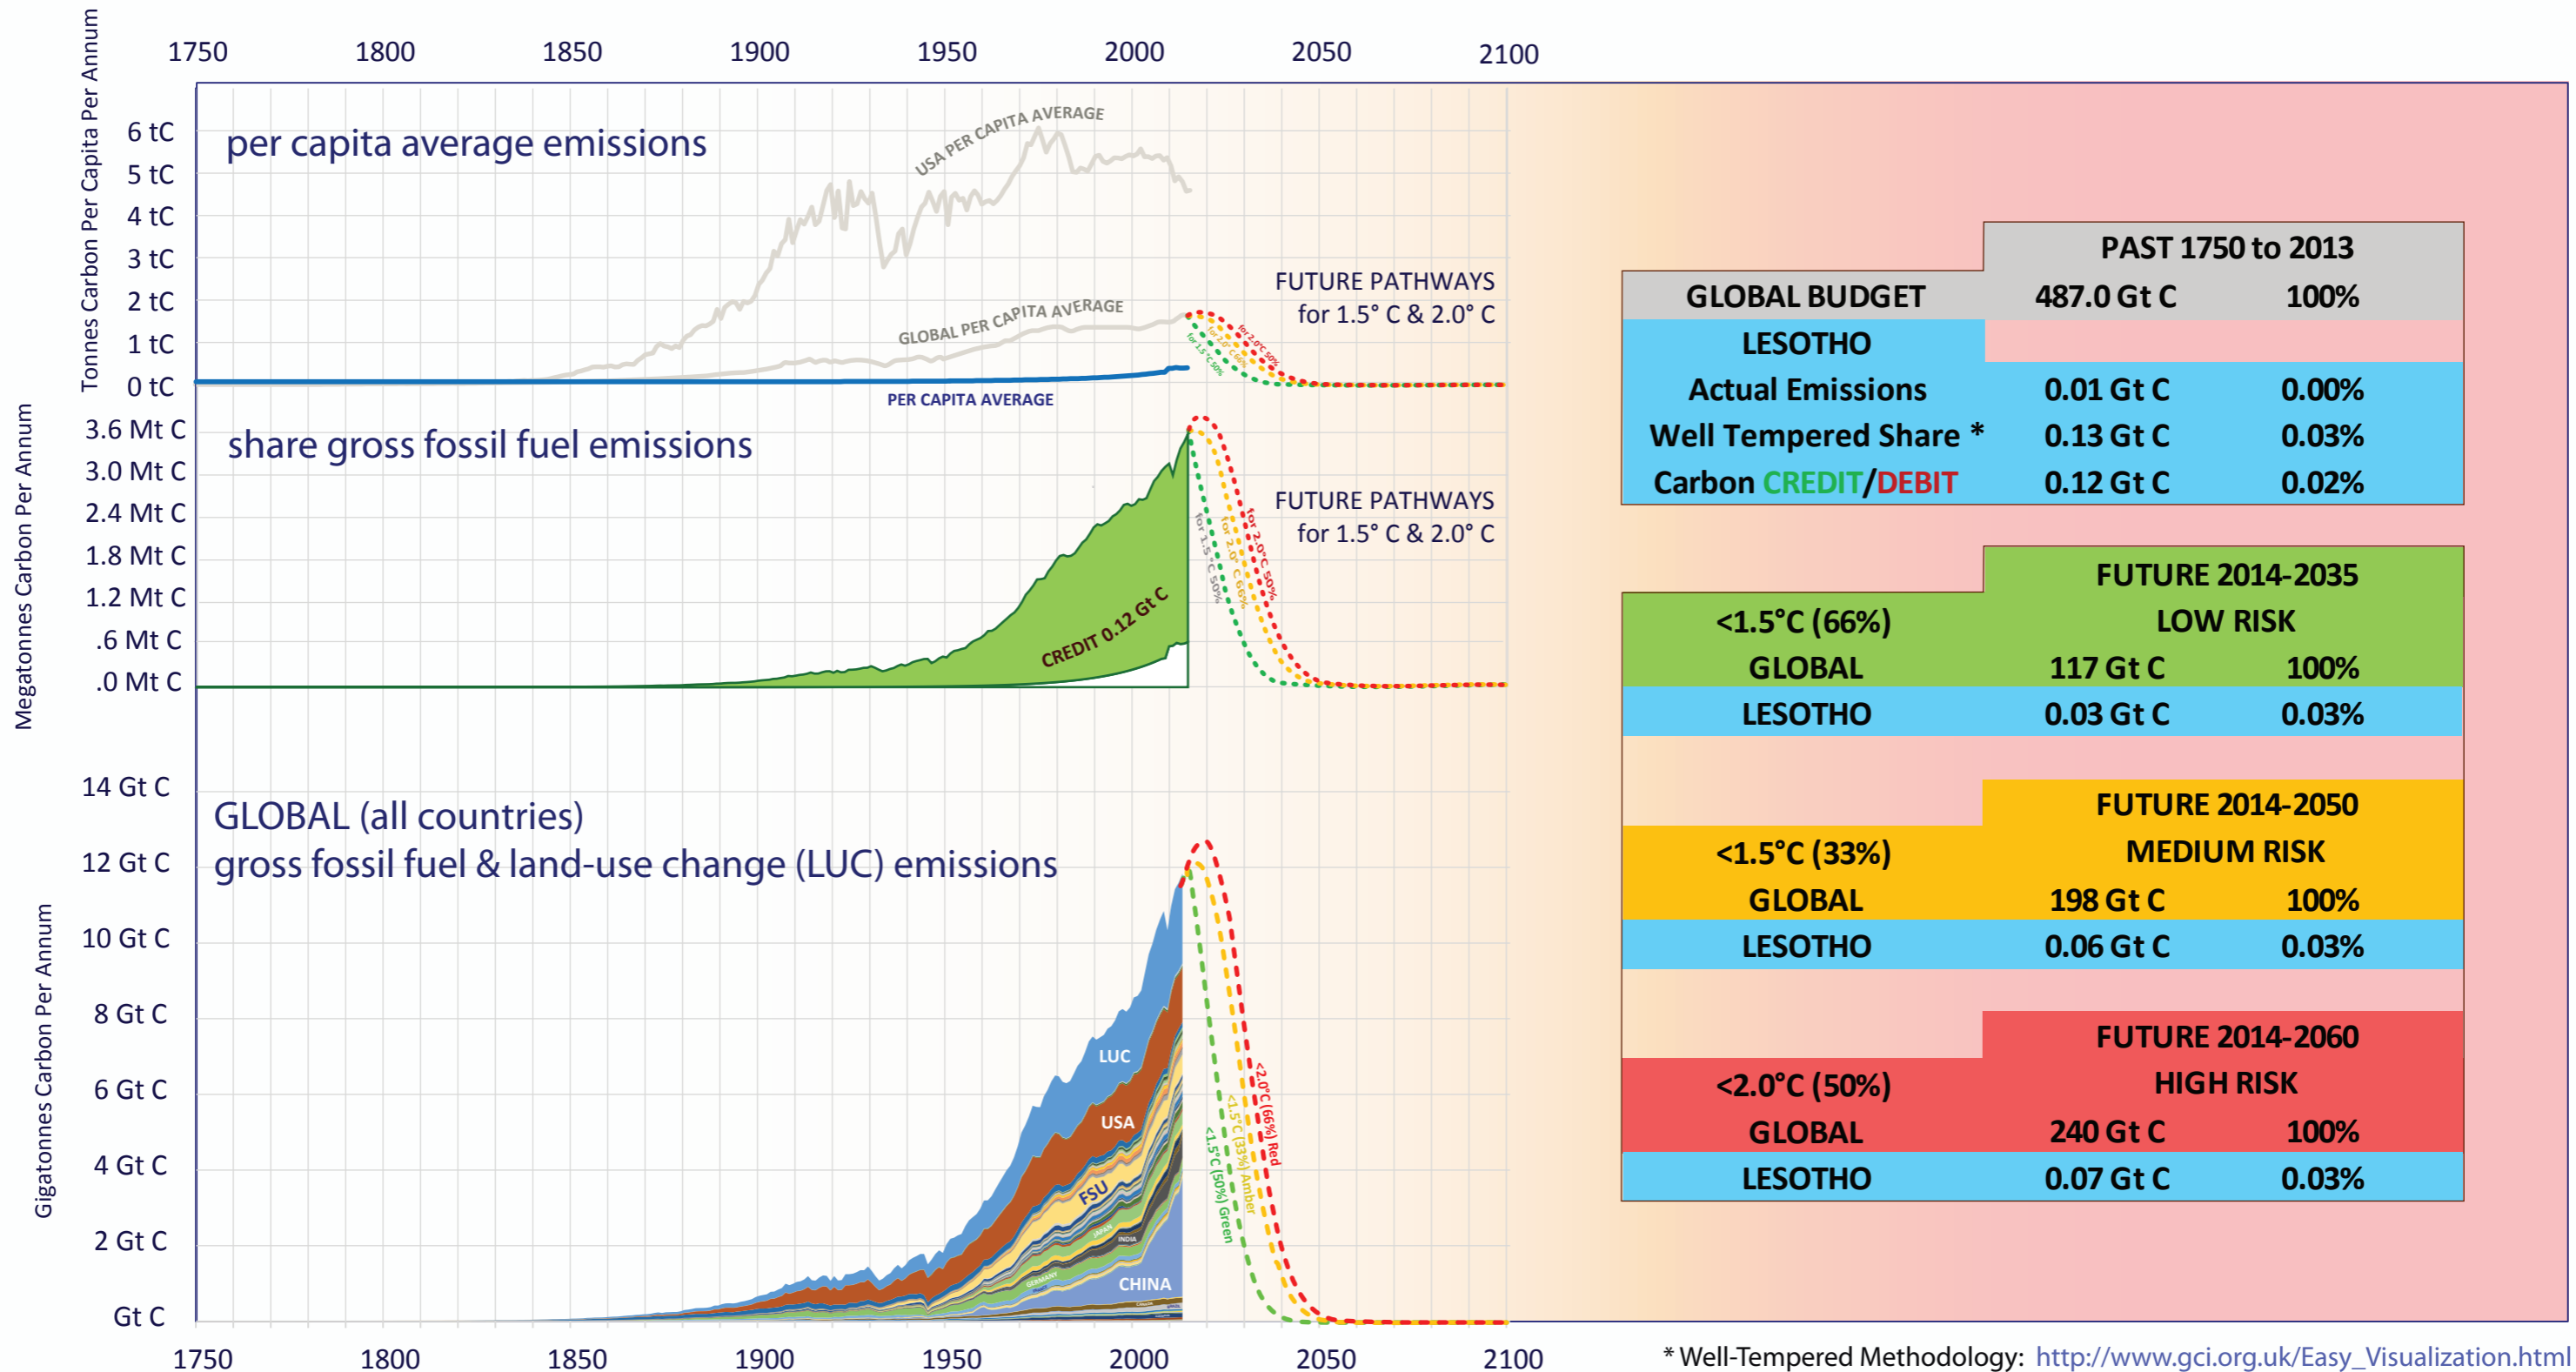

LESOTHO & GLOBAL CO₂ EMISSIONS

Per Capita & Gross Emissions over time compared to global average.
 Carbon **Credit/Debit** accumulated 1750-2013 in Gigatonnes of Carbon (Gt C).
 Shares of budgets for 1.5°C & 2.0°C 2014-2050 & INDC.

* Well-Tempered Methodology: http://www.gci.org.uk/Easy_Visualization.html