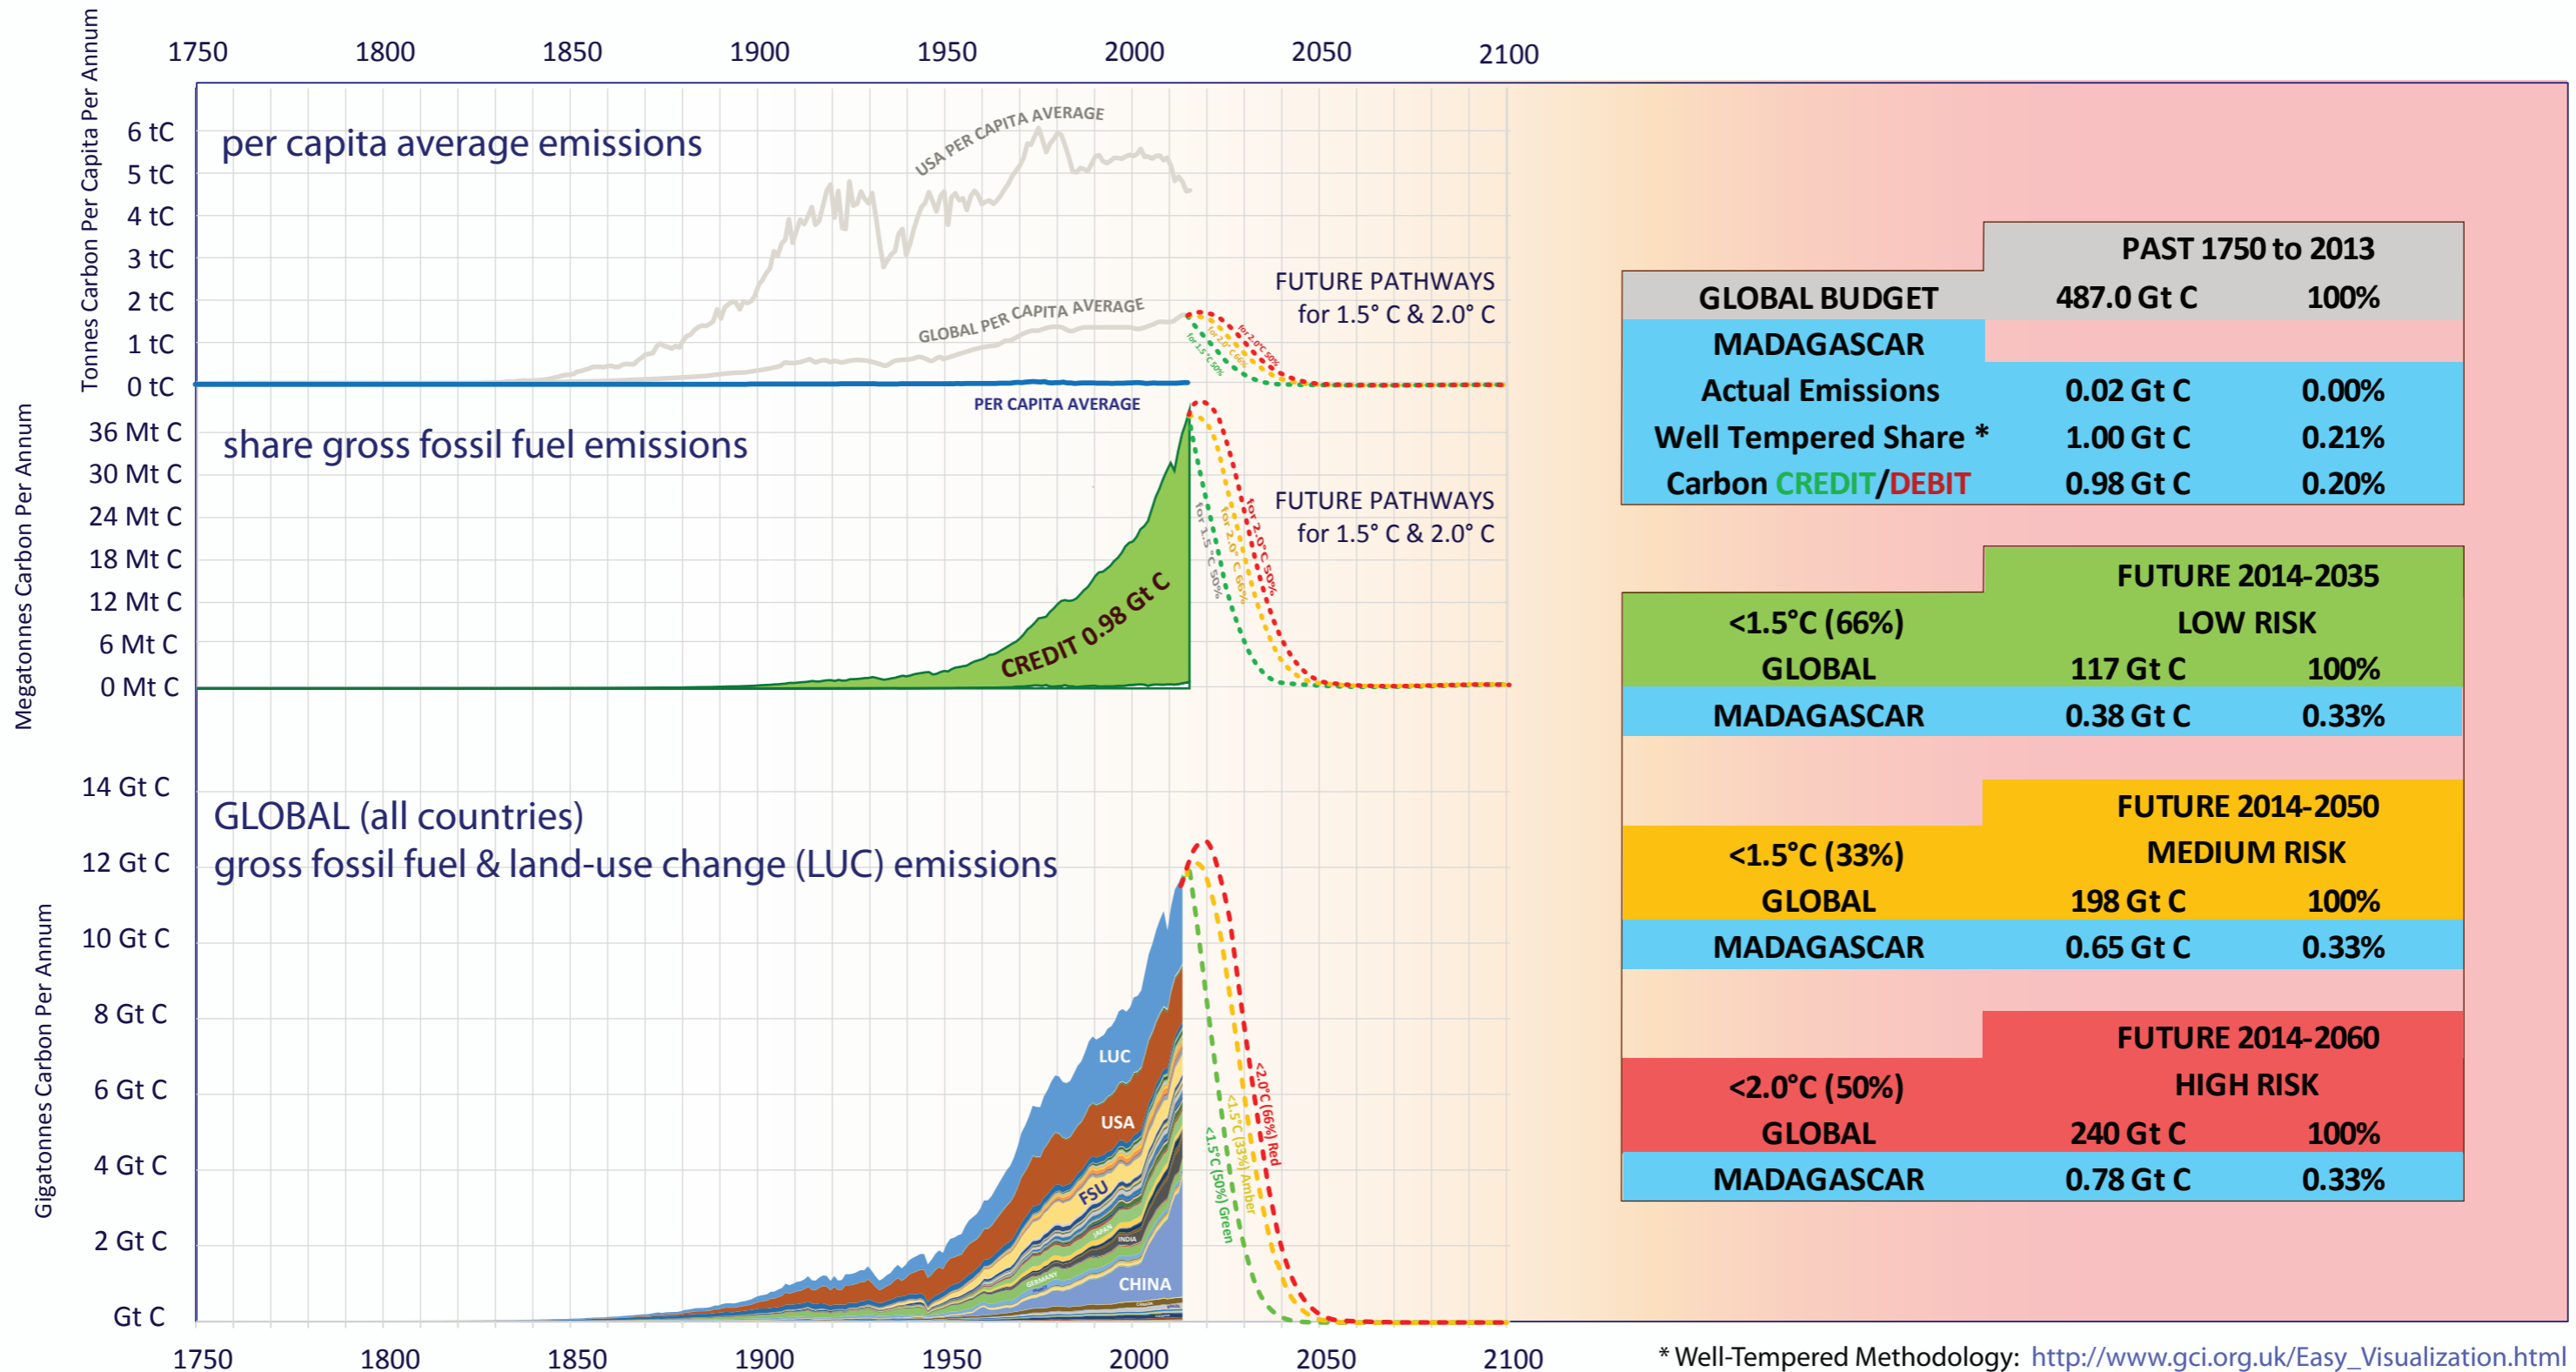

MADAGASCAR & GLOBAL CO₂ EMISSIONS

Per Capita & Gross Emissions over time compared to global average.
 Carbon **Credit/Debit** accumulated 1750-2013 in Gigatonnes of Carbon (Gt C).
 Shares of budgets for 1.5°C & 2.0°C 2014-2050 & INDC.

* Well-Tempered Methodology: http://www.gci.org.uk/Easy_Visualization.html