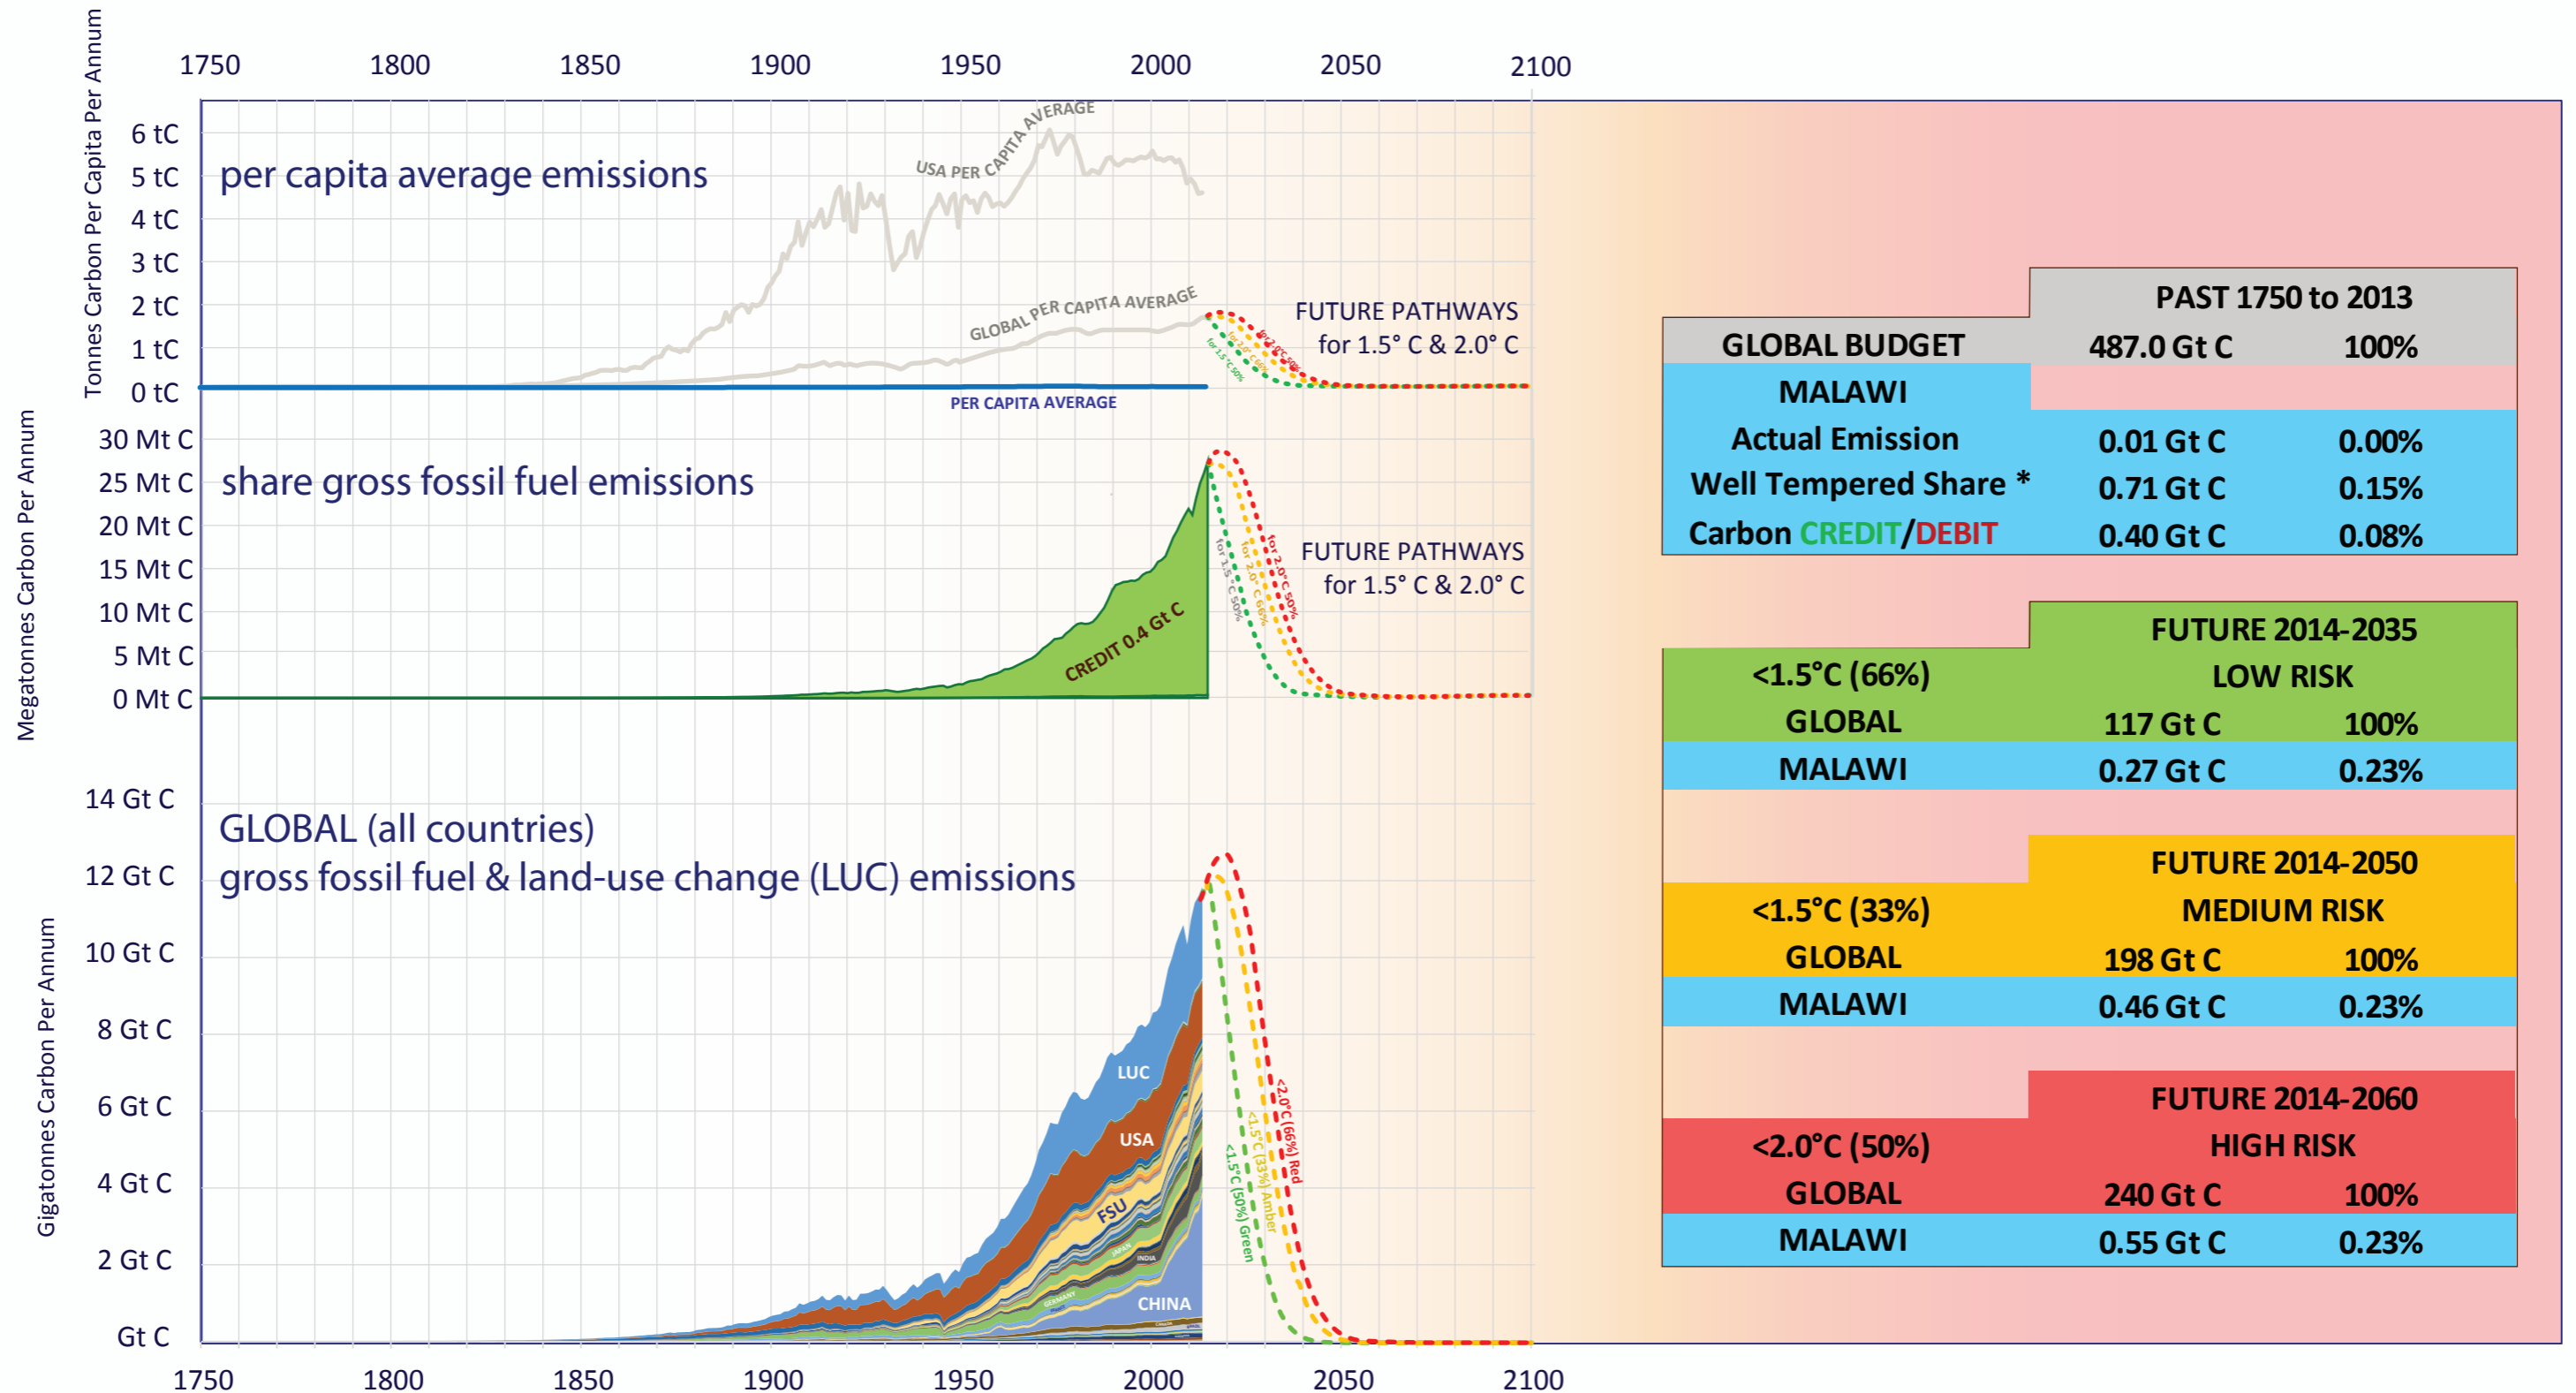

MALAWI & GLOBAL CO₂ EMISSIONS

Per Capita & Gross Emissions over time compared to global average.
 Carbon **Credit/Debit** accumulated 1750-2013 in Gigatonnes of Carbon (Gt C).
 Shares of budgets for 1.5°C & 2.0°C 2014-2050 & INDC.

* Well-Tempered Methodology: http://www.gci.org.uk/Easy_Visualization.html