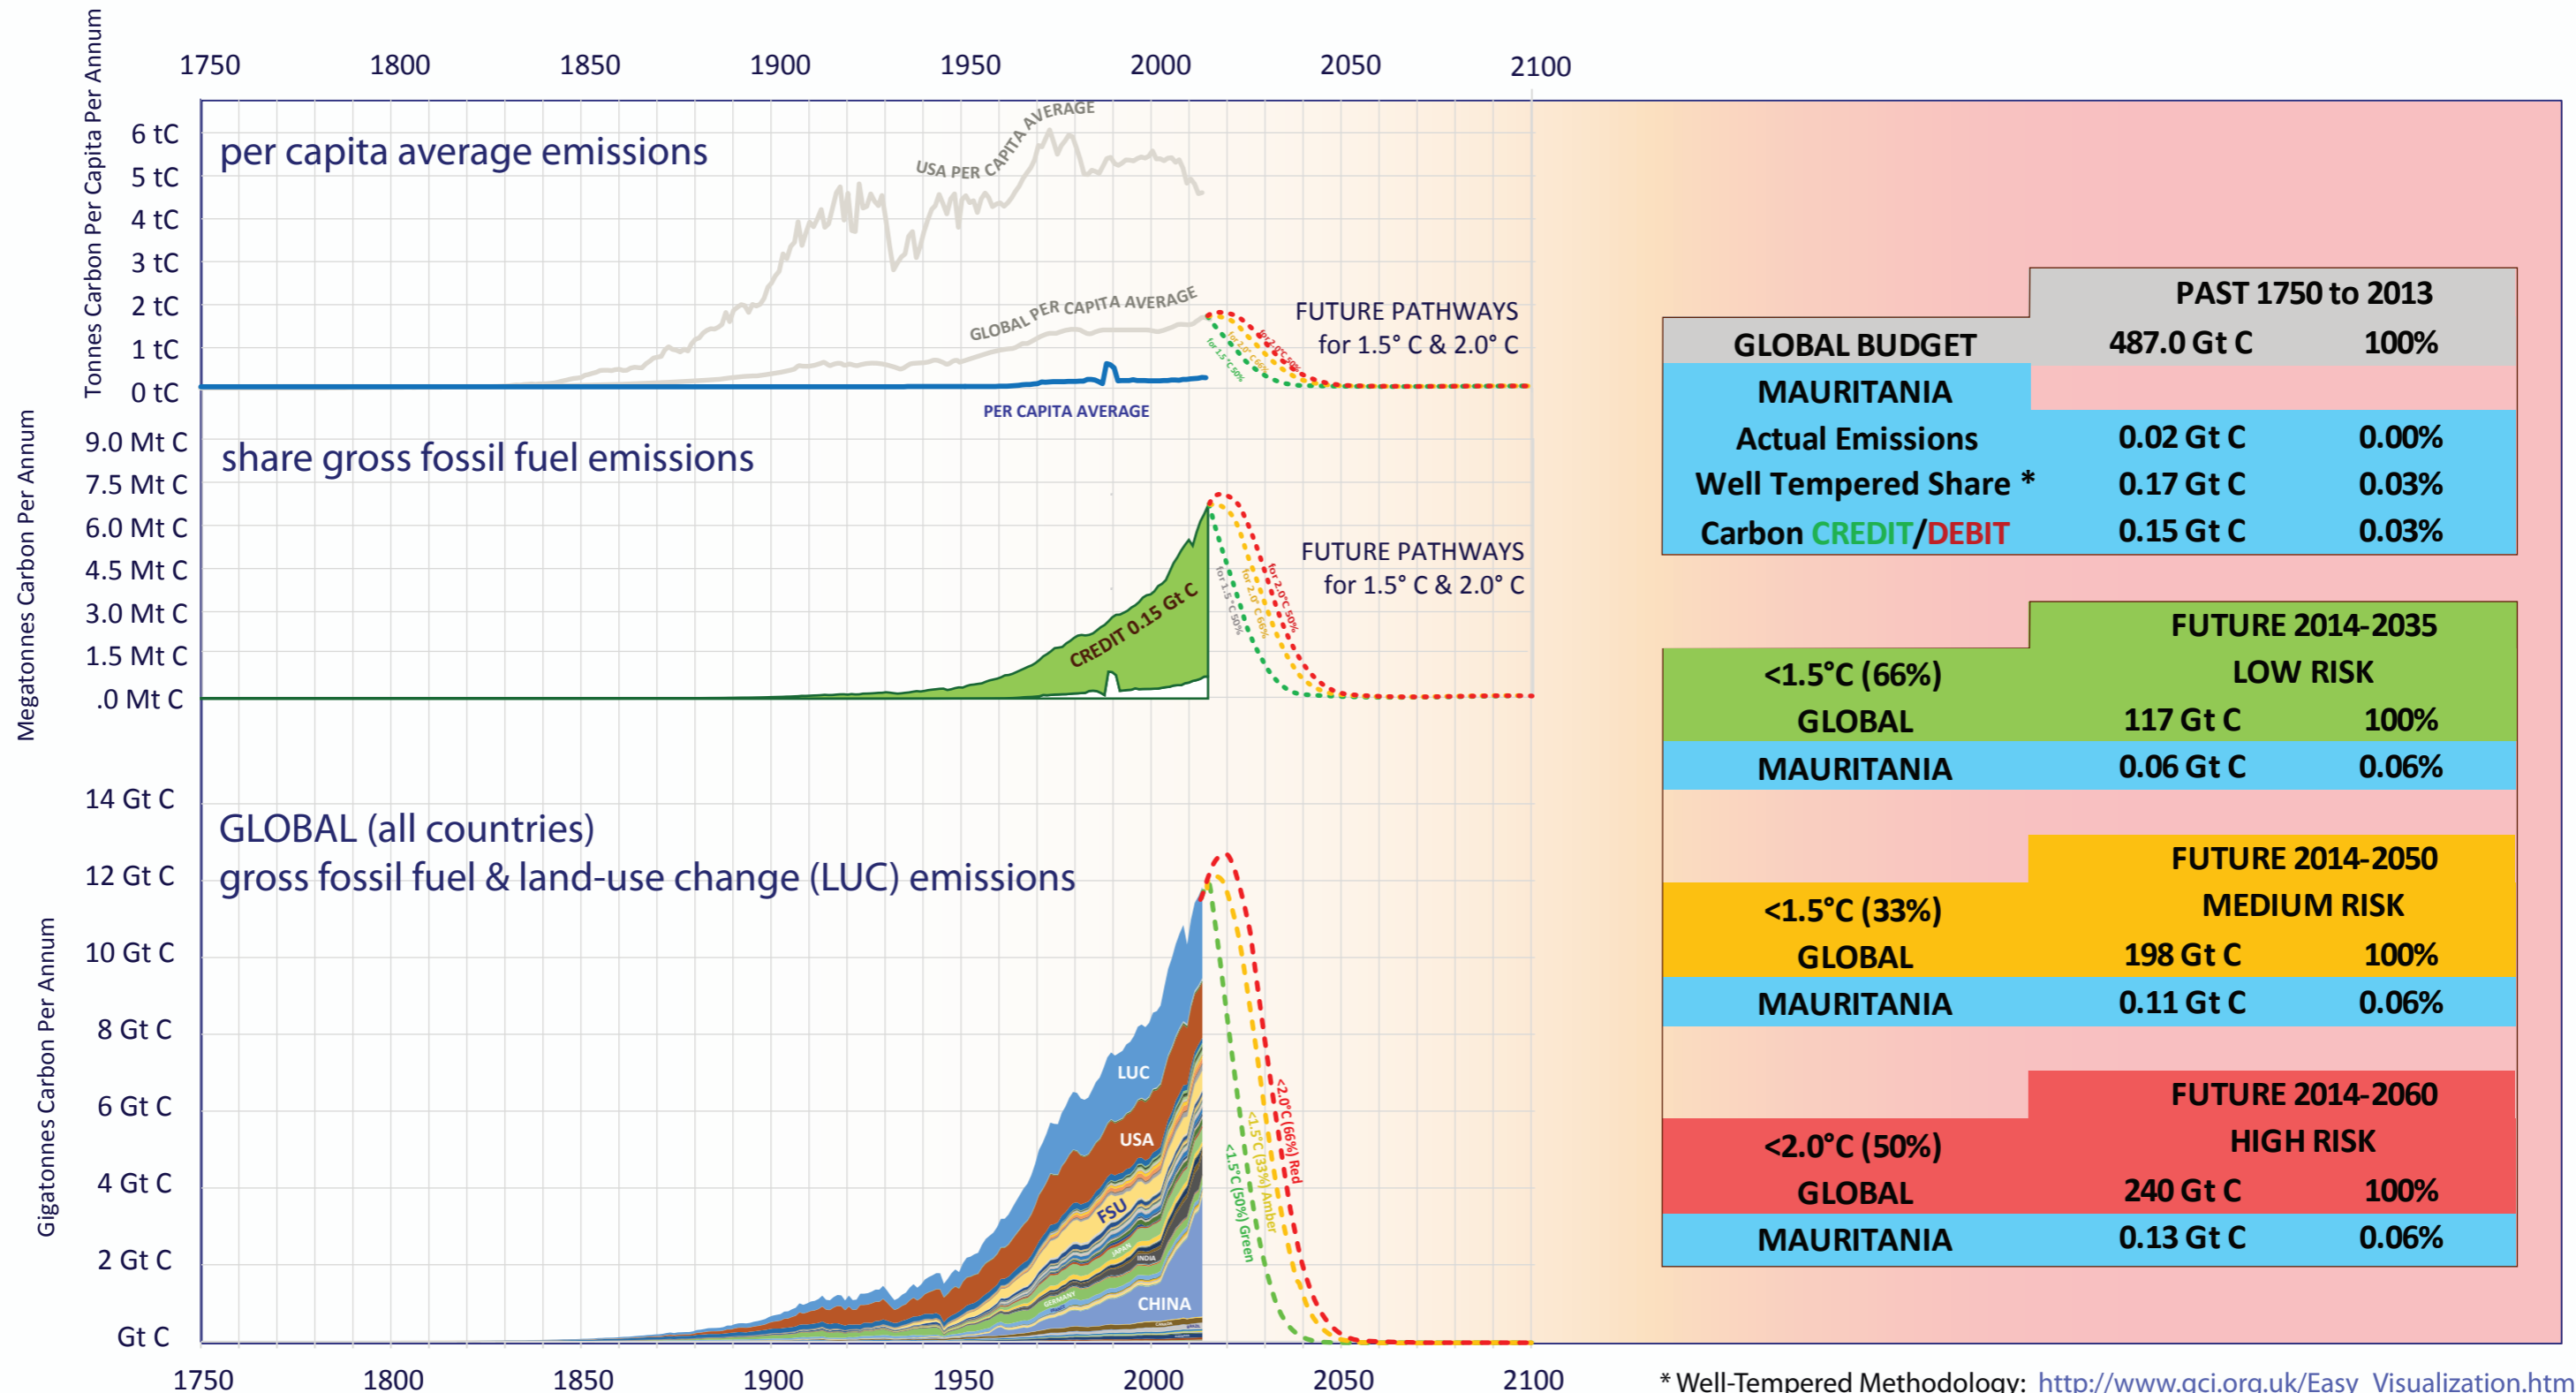

MAURITANIA & GLOBAL CO₂ EMISSIONS

Per Capita & Gross Emissions over time compared to global average.
 Carbon **Credit/Debit** accumulated 1750-2013 in Gigatonnes of Carbon (Gt C).
 Shares of budgets for 1.5°C & 2.0°C 2014-2050 & INDC.

* Well-Tempered Methodology: http://www.gci.org.uk/Easy_Visualization.html