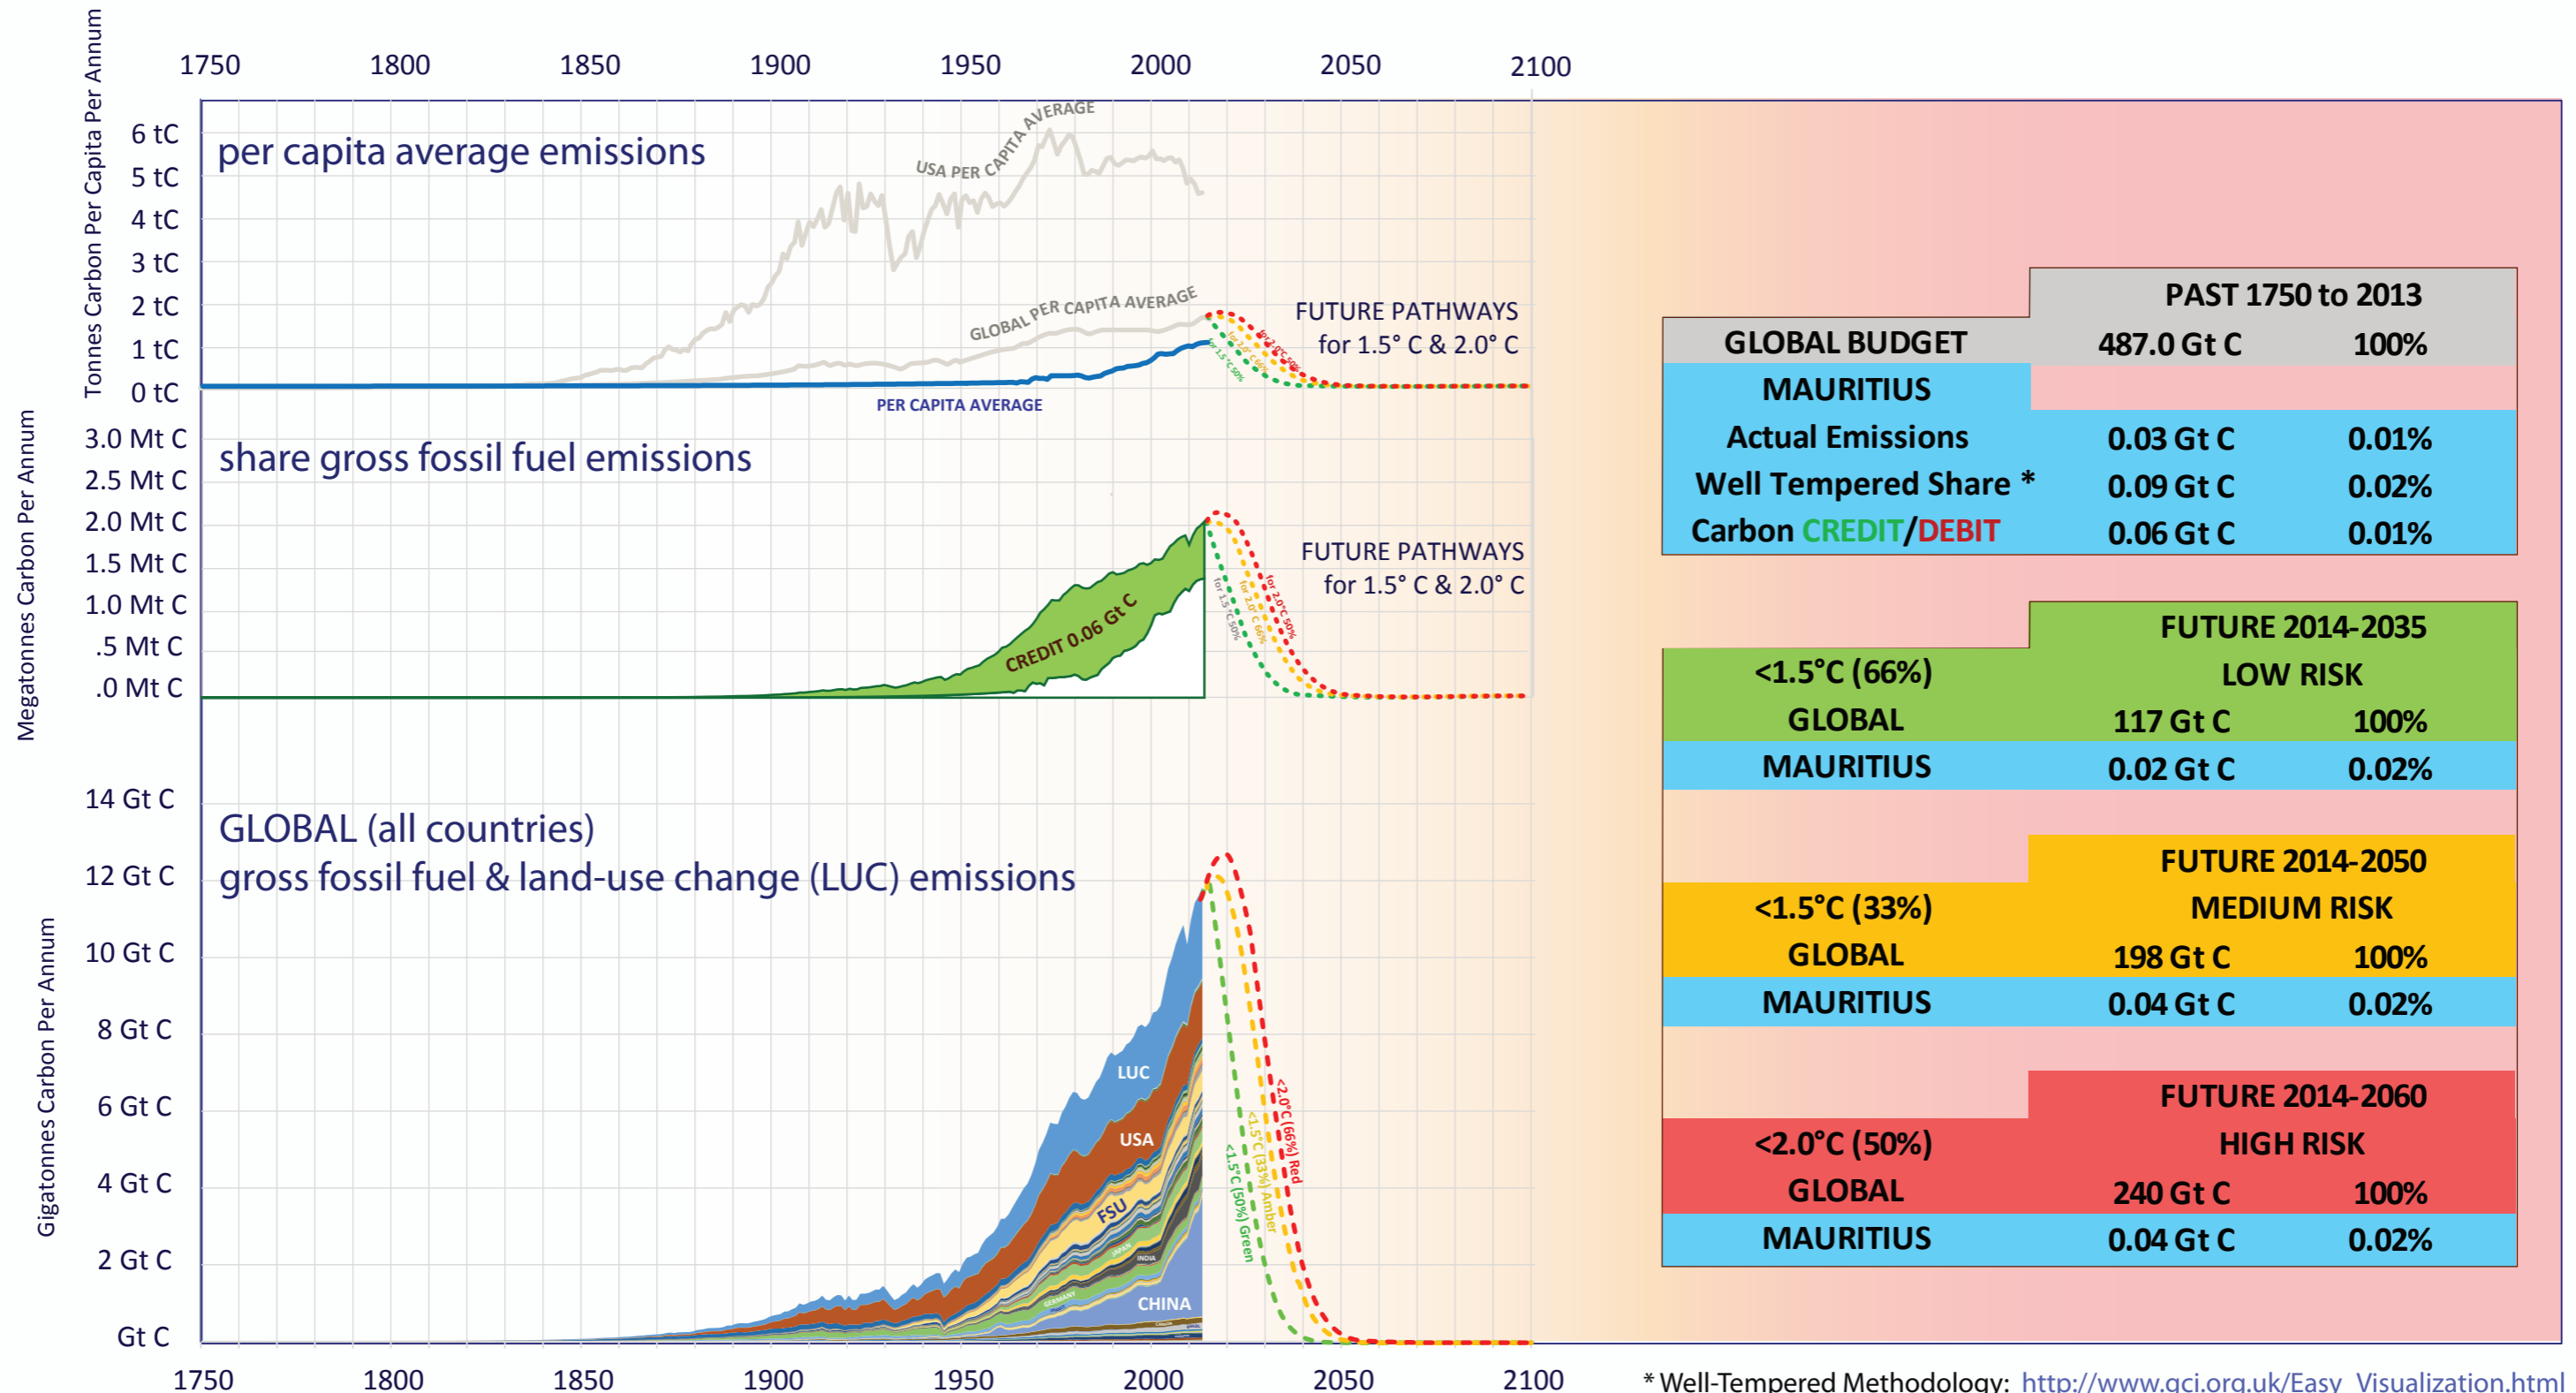

MAURITIUS & GLOBAL CO₂ EMISSIONS

Per Capita & Gross Emissions over time compared to global average.
 Carbon **Credit/Debit** accumulated 1750-2013 in Gigatonnes of Carbon (Gt C).
 Shares of budgets for 1.5°C & 2.0°C 2014-2050 & INDC.

* Well-Tempered Methodology: http://www.gci.org.uk/Easy_Visualization.html