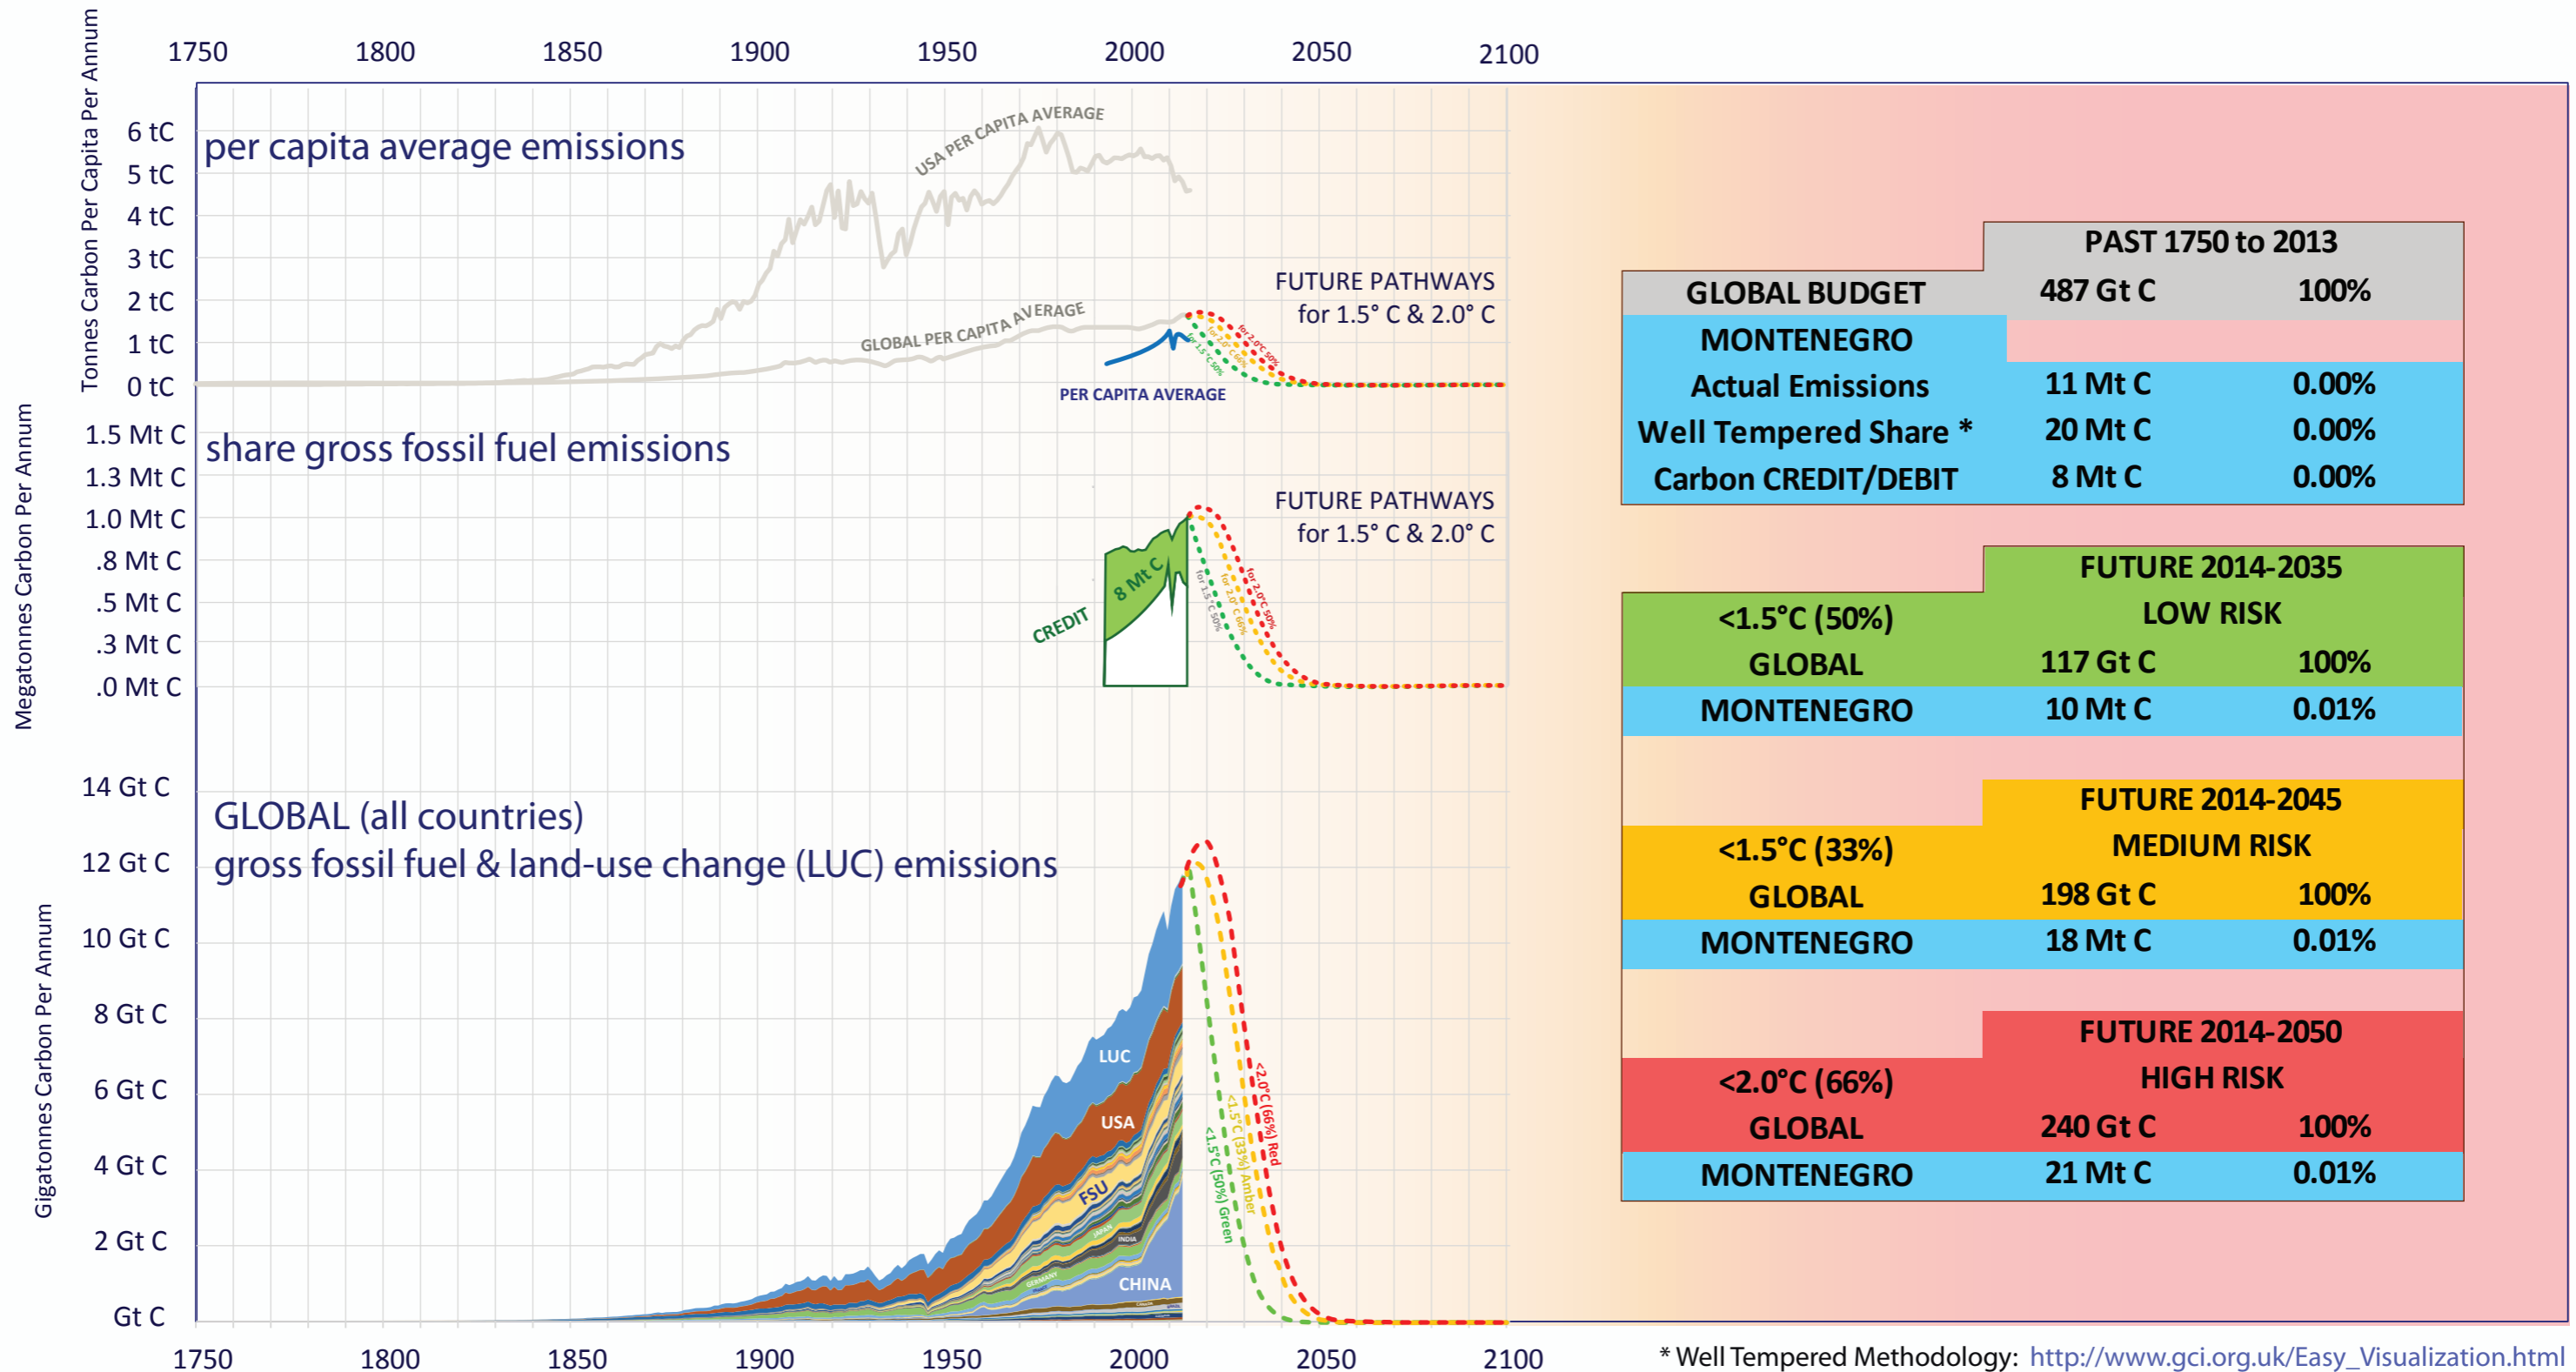

# MONTENEGRO GLOBAL CO<sub>2</sub> EMISSIONS

Per Capita & Gross Emissions over time compared to global average.  
 Carbon **Credit/Debit** accumulated 1750-2013 in Gigatonnes of Carbon (Gt C).  
 Shares of budgets for 1.5°C & 2.0°C 2014-2050 & INDC.

\* Well Tempered Methodology: [http://www.gci.org.uk/Easy\\_Visualization.html](http://www.gci.org.uk/Easy_Visualization.html)