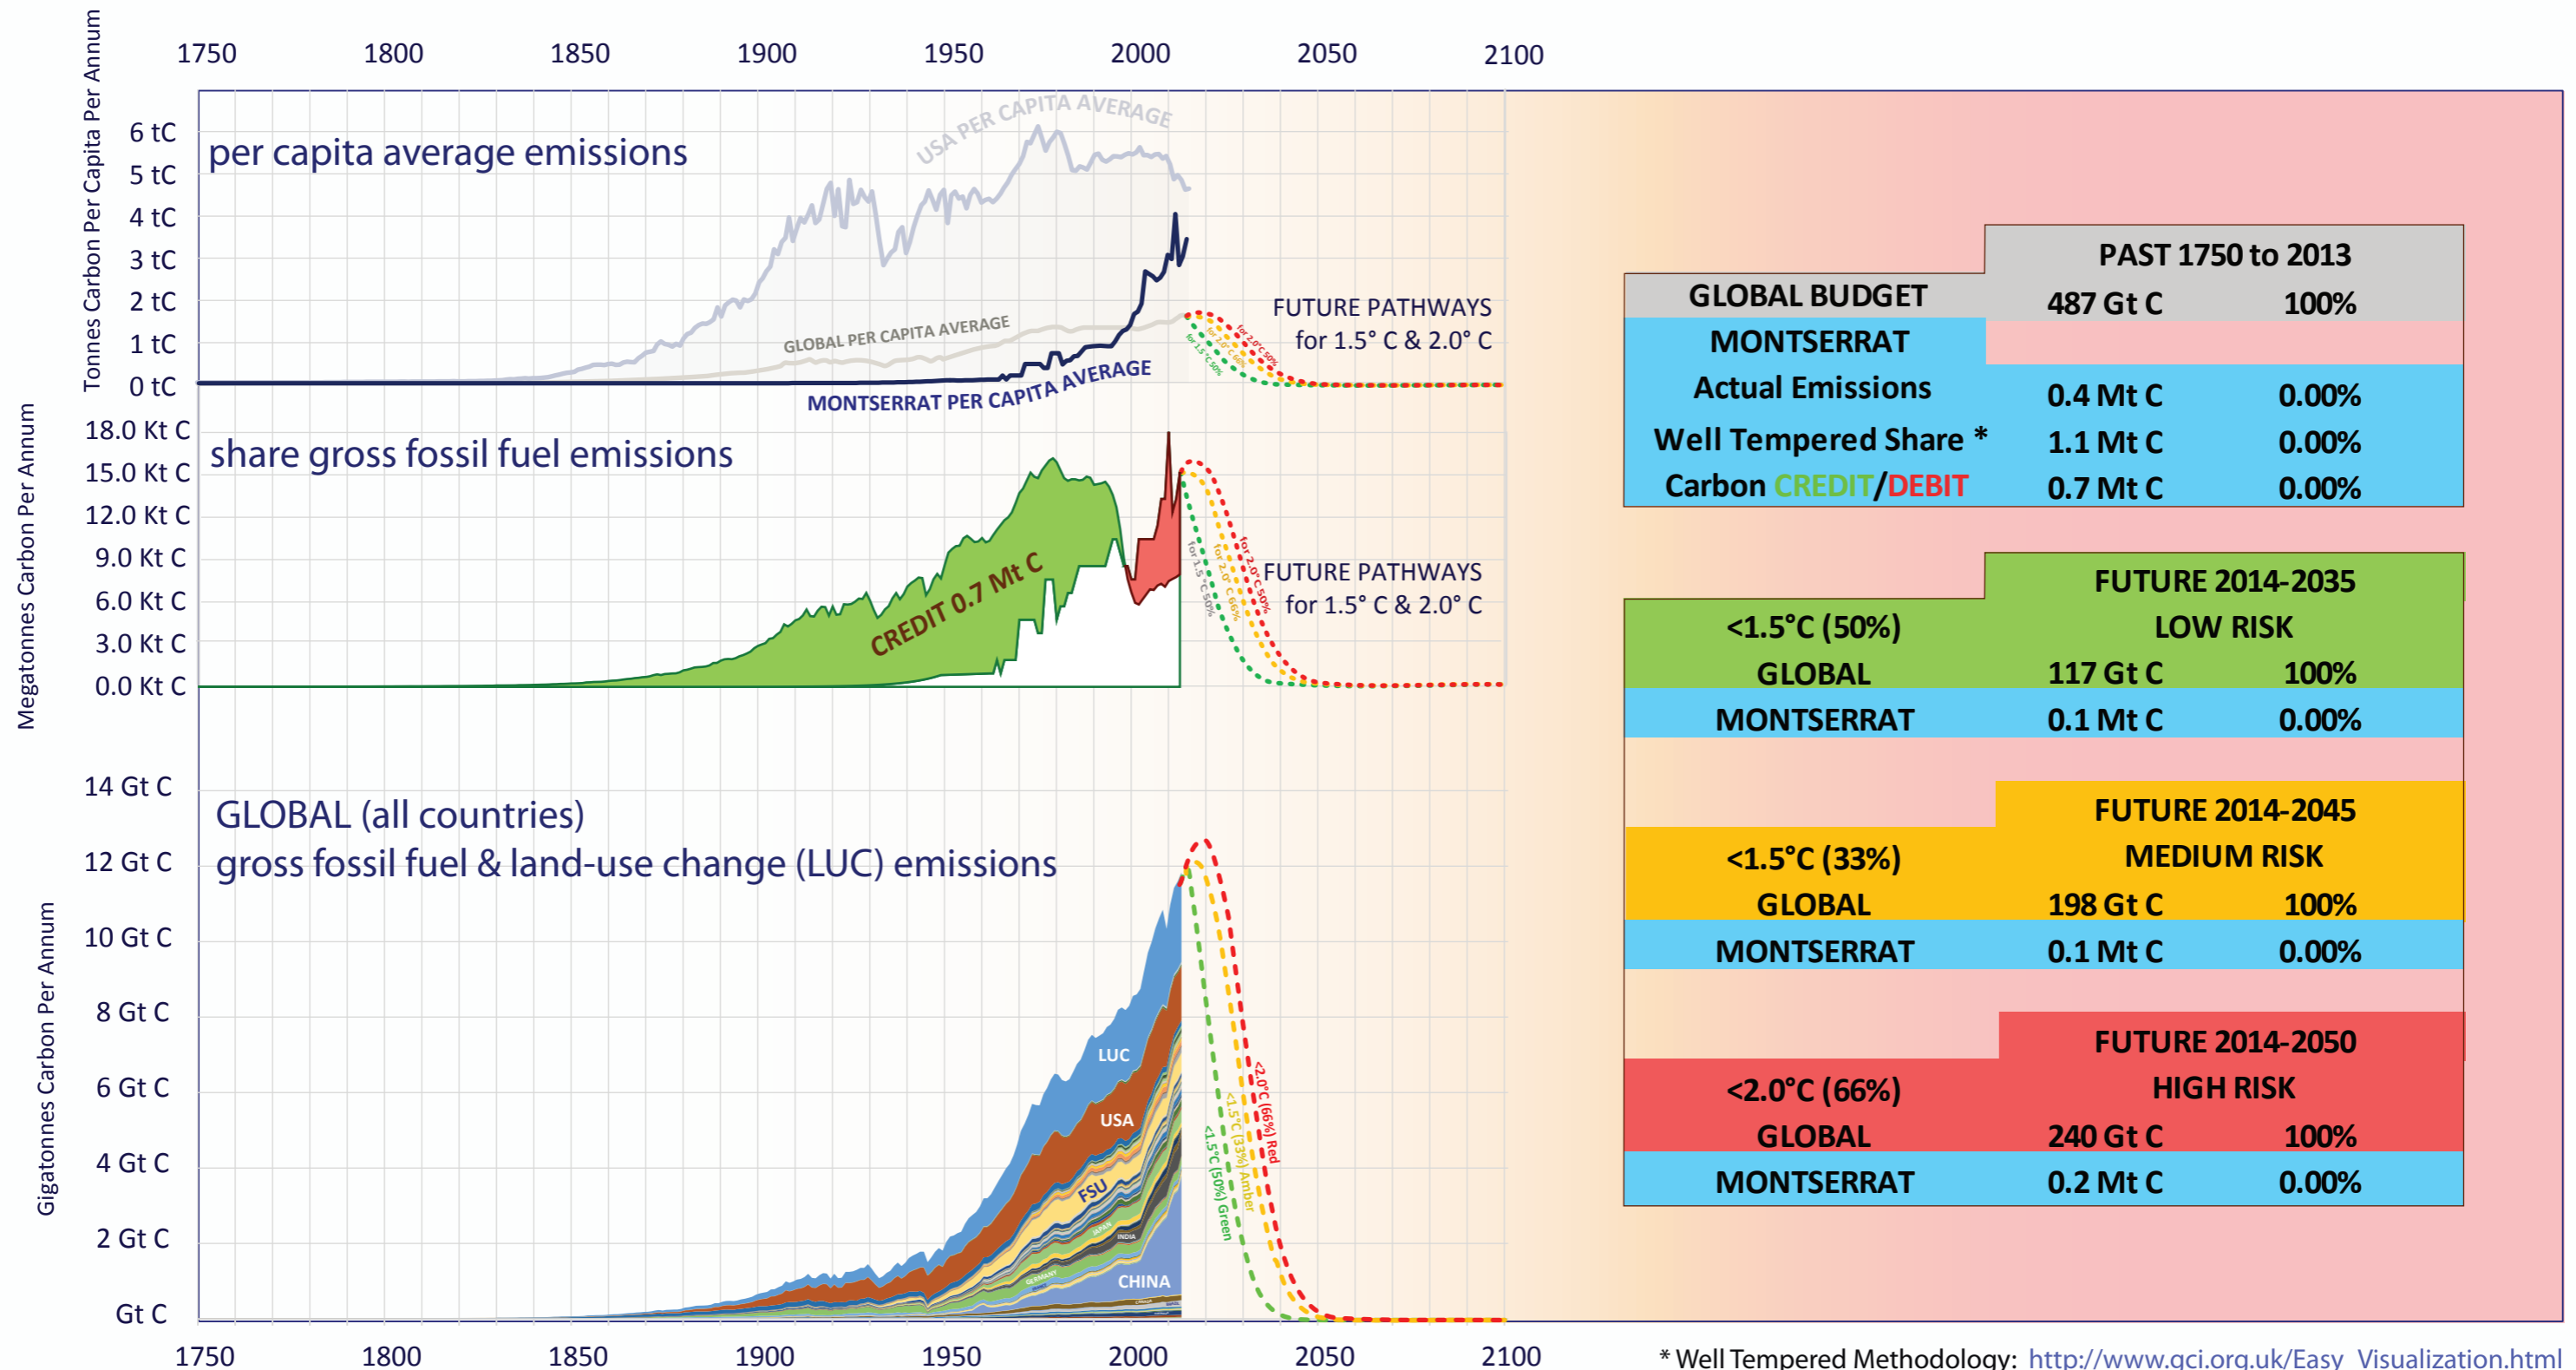

# MONTSERRAT & GLOBAL CO<sub>2</sub> EMISSIONS

Per Capita & Gross Emissions over time compared to global average.  
 Carbon **Credit/Debit** accumulated 1750-2013 in Gigatonnes of Carbon (Gt C).  
 Shares of budgets for 1.5°C & 2.0°C 2014-2050 & INDC.

\* Well Tempered Methodology: [http://www.gci.org.uk/Easy\\_Visualization.html](http://www.gci.org.uk/Easy_Visualization.html)