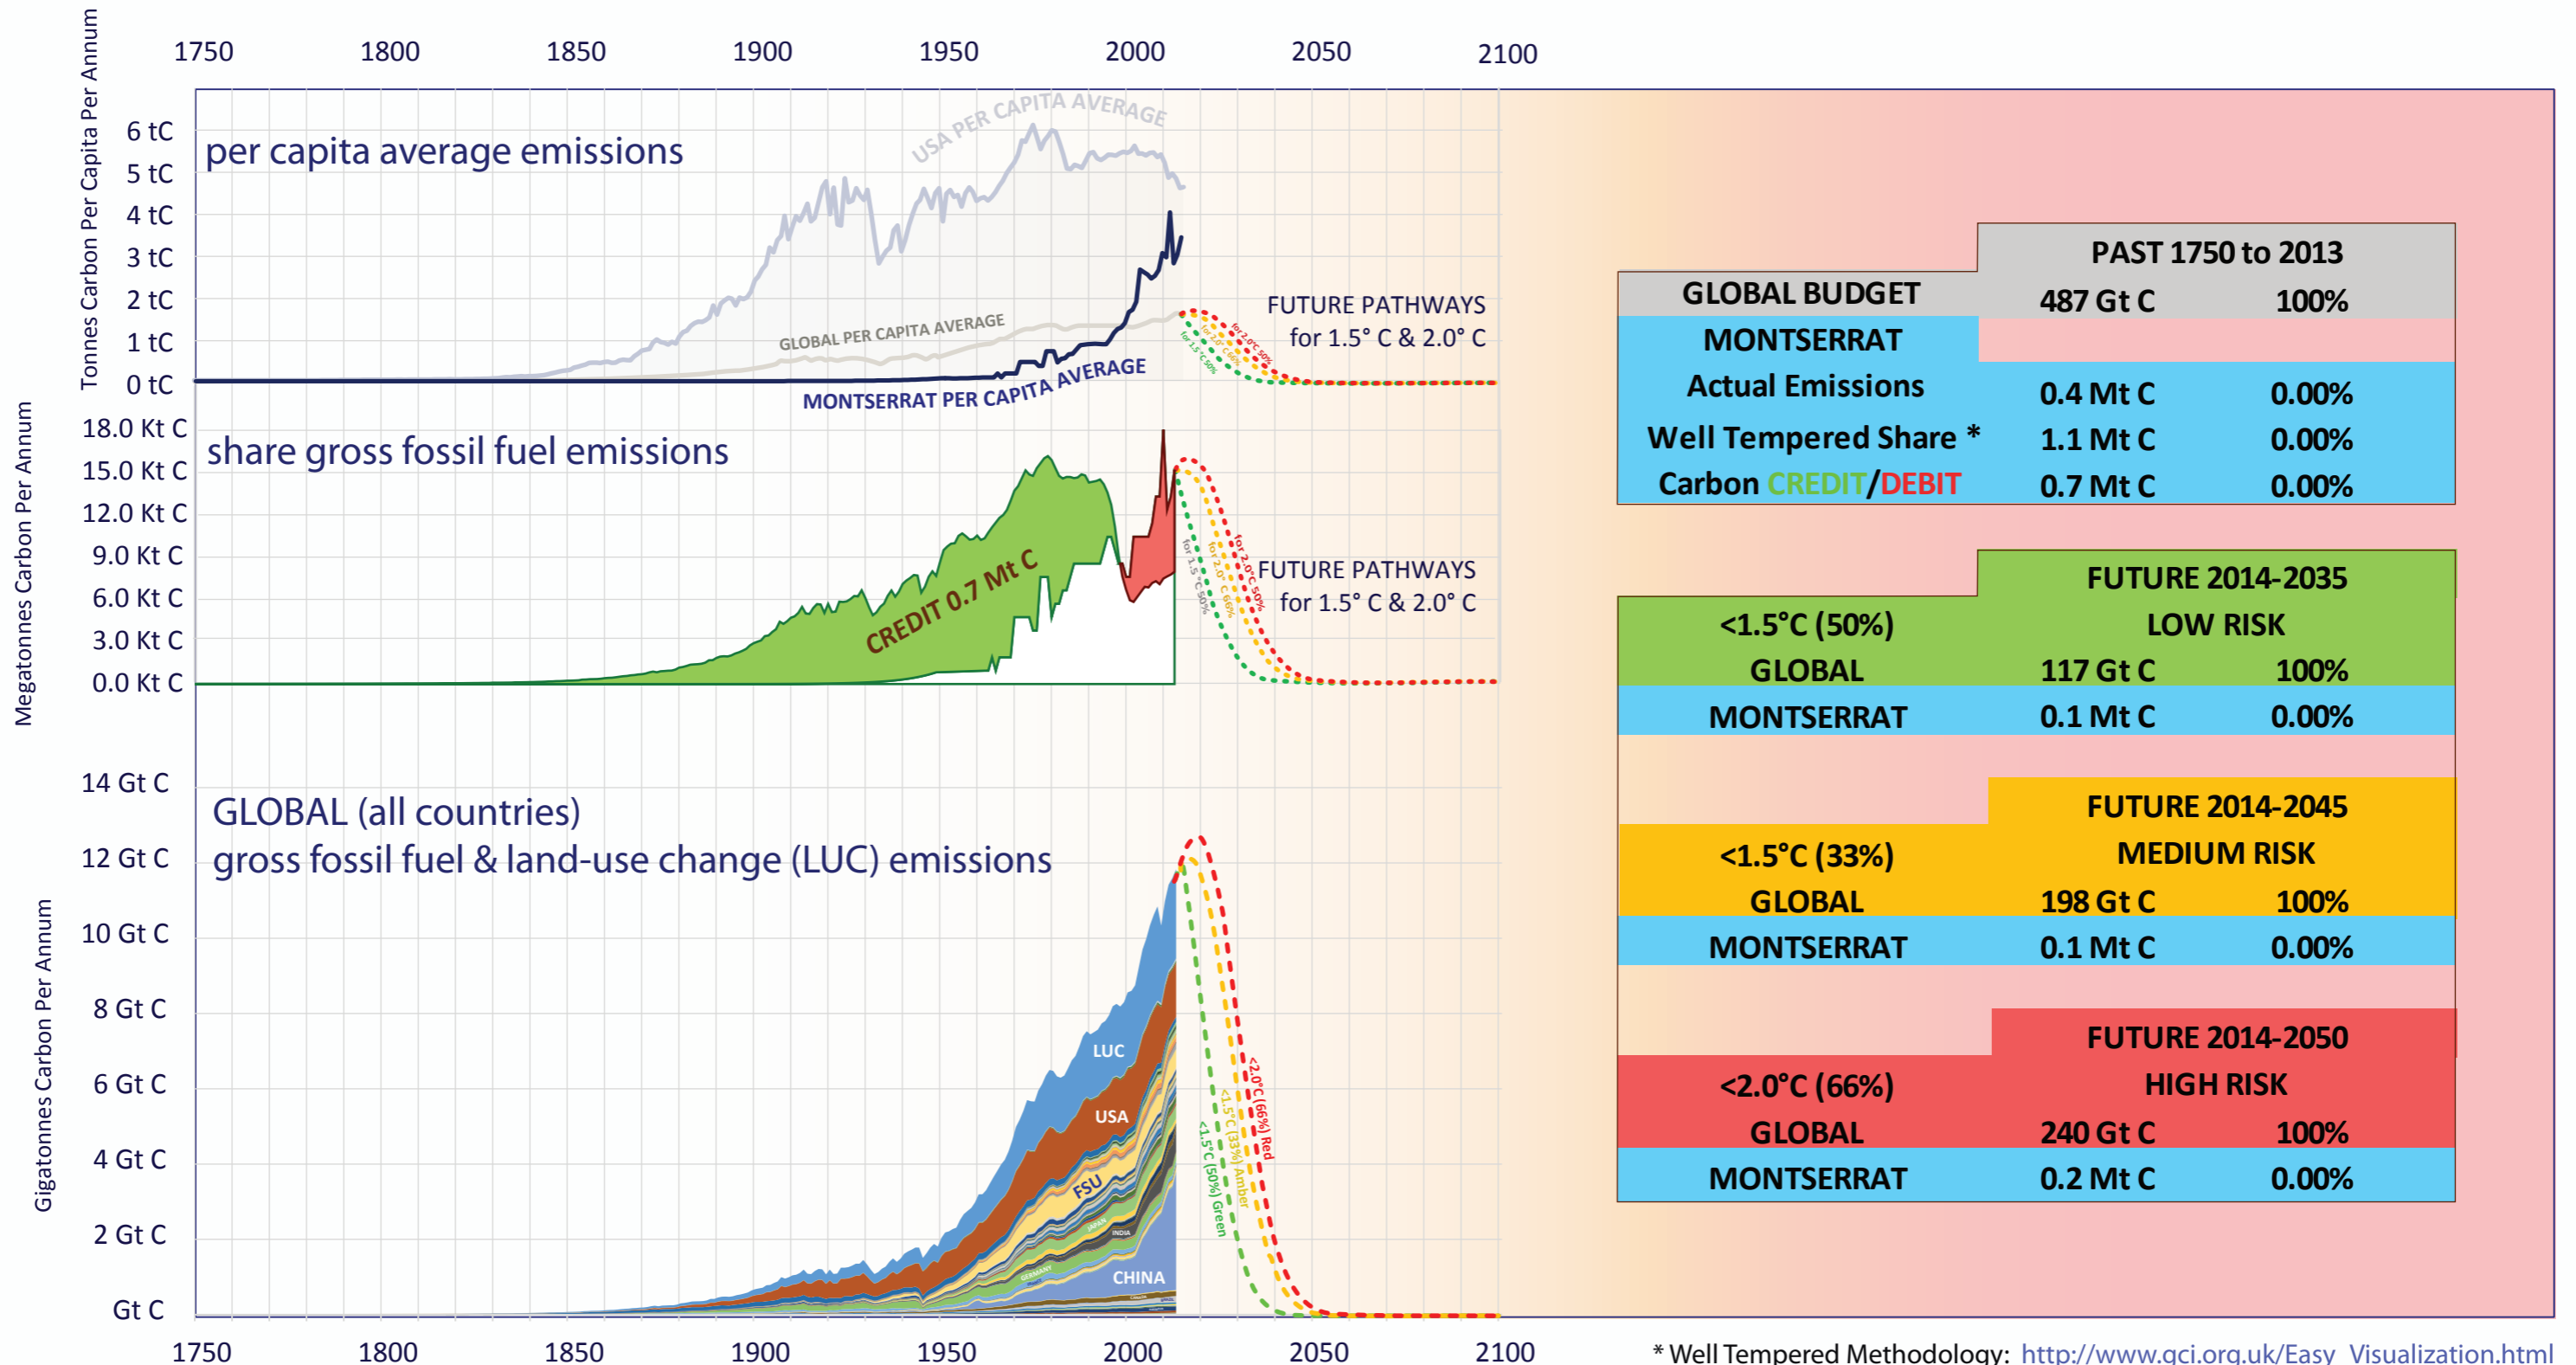

# MONTSERRAT & GLOBAL CO<sub>2</sub> EMISSIONS

Per Capita & Gross Emissions over time compared to global average.  
 Carbon **Credit/Debit** accumulated 1750-2013 in Gigatonnes of Carbon (Gt C).  
 Shares of budgets for 1.5°C & 2.0°C 2014-2050 & INDC.

\* Well Tempered Methodology: [http://www.gci.org.uk/Easy\\_Visualization.html](http://www.gci.org.uk/Easy_Visualization.html)