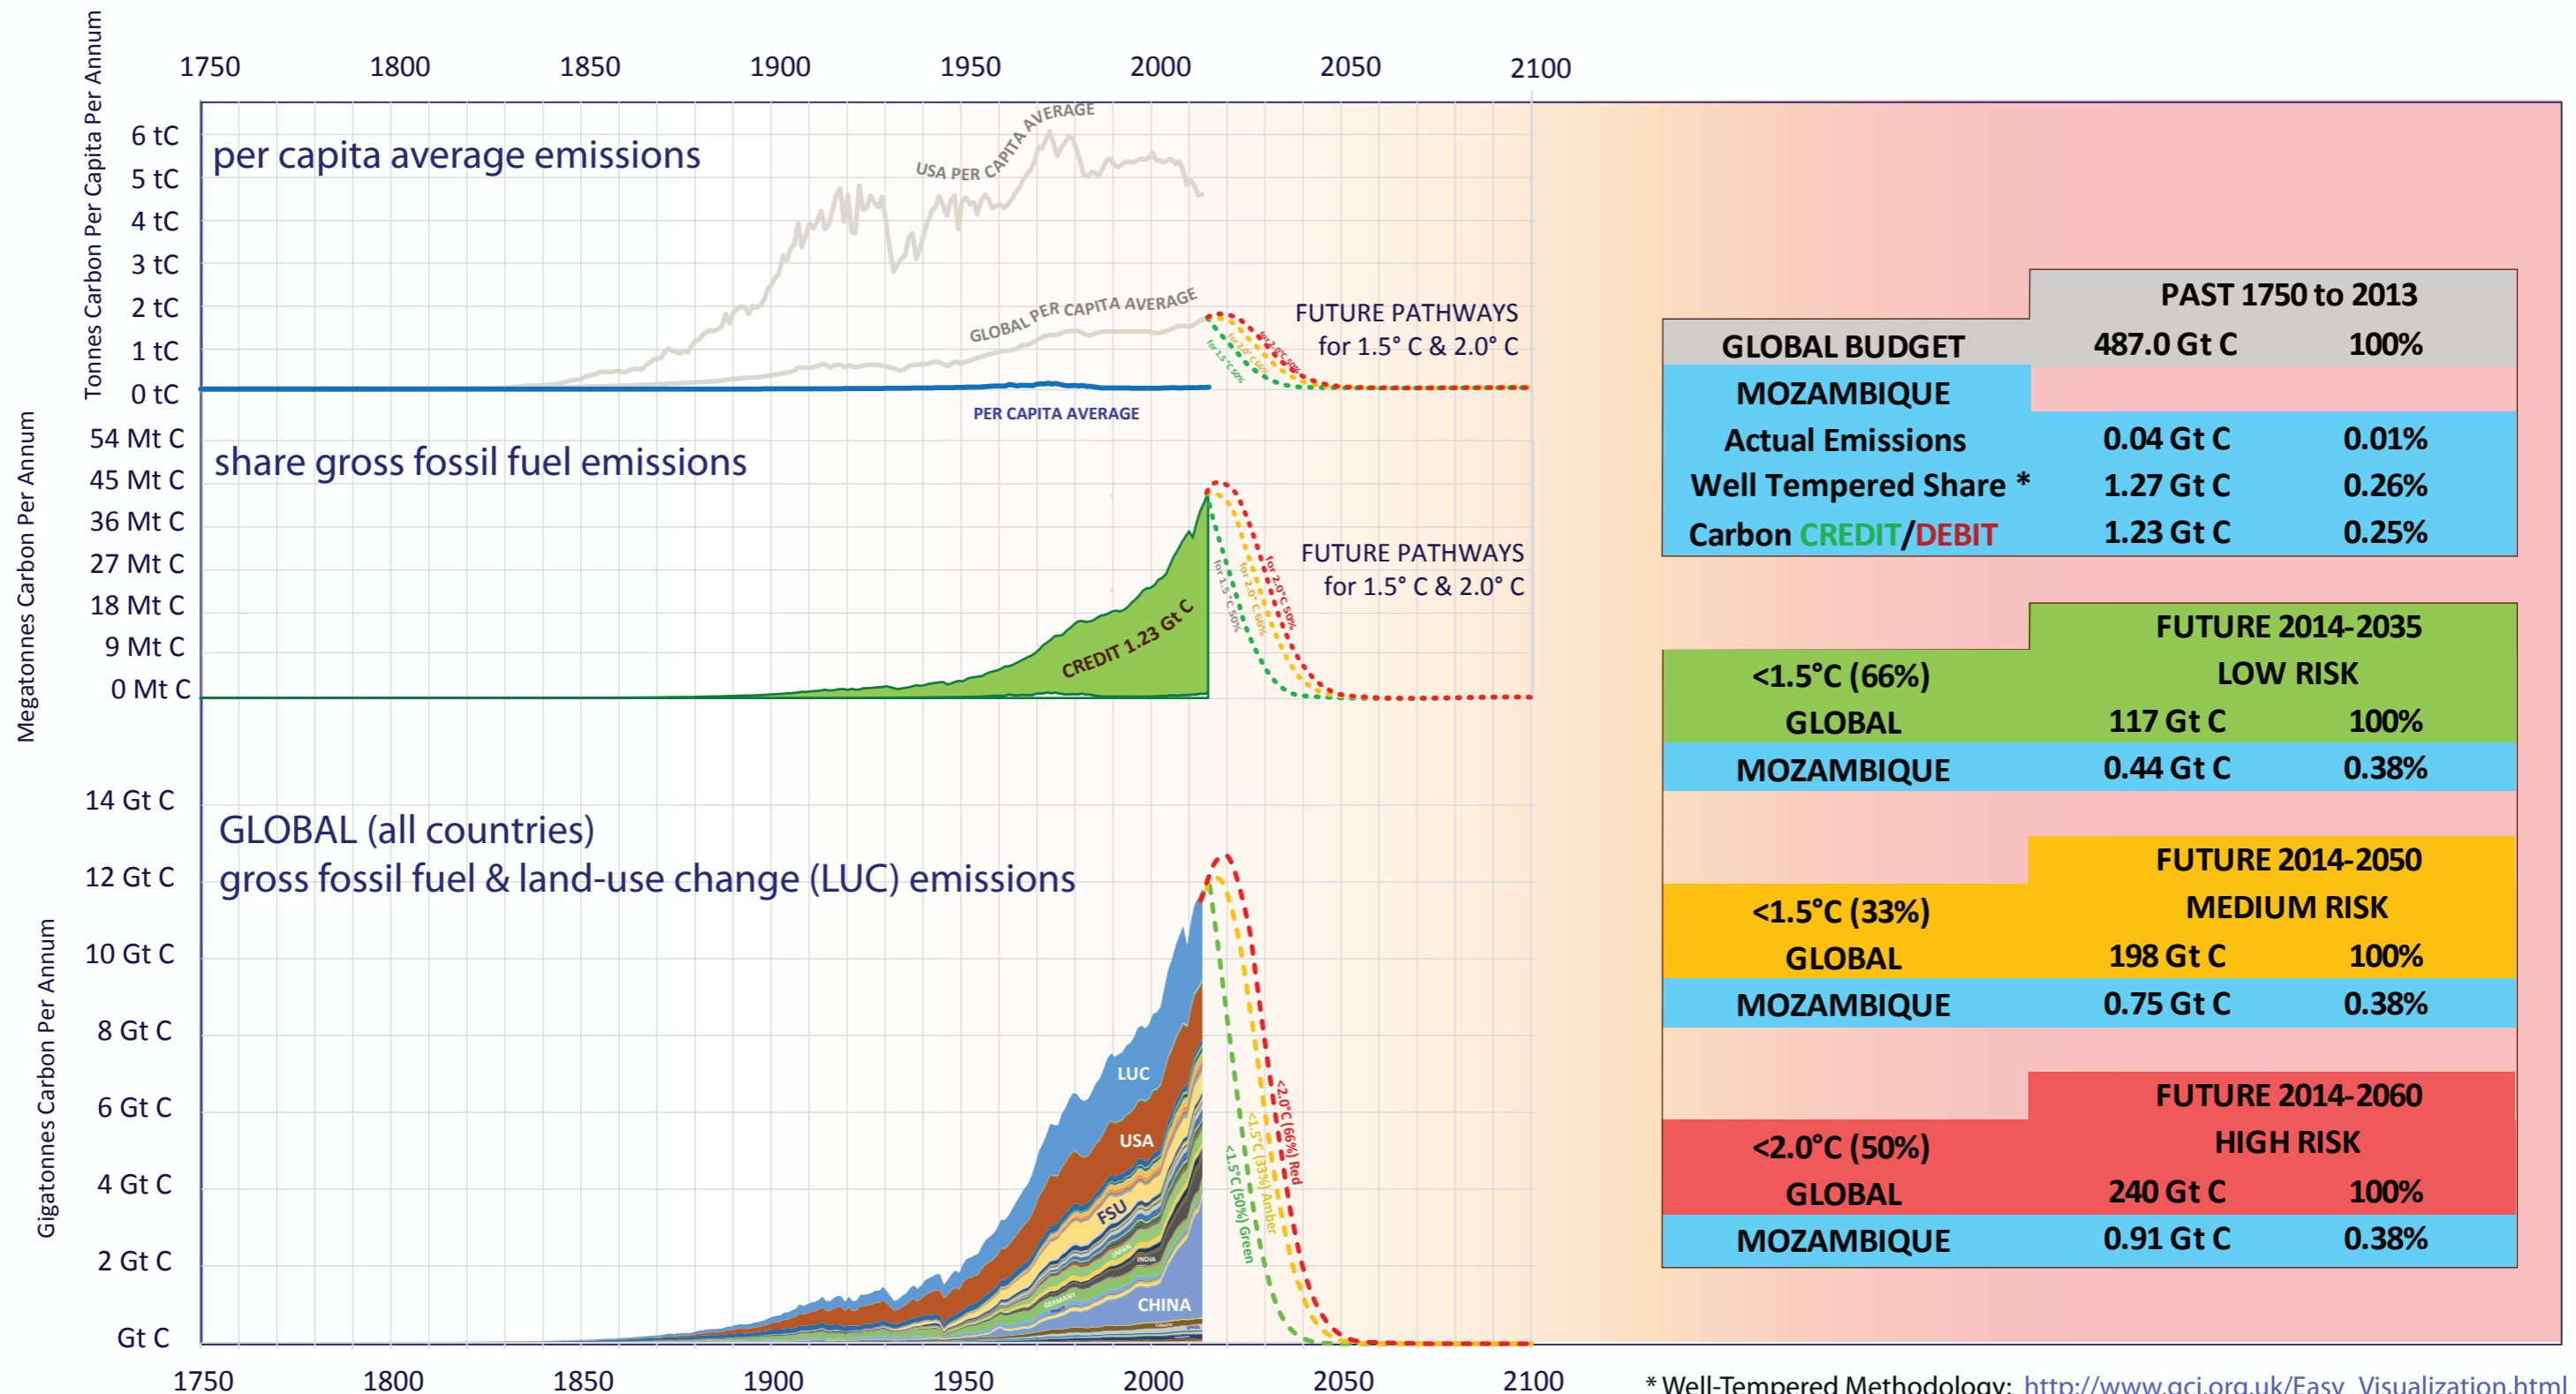

MOZAMBIQUE & GLOBAL CO₂ EMISSIONS

Per Capita & Gross Emissions over time compared to global average.
 Carbon **Credit/Debit** accumulated 1750-2013 in Gigatonnes of Carbon (Gt C).
 Shares of budgets for 1.5°C & 2.0°C 2014-2050 & INDC.

* Well-Tempered Methodology: http://www.gci.org.uk/Easy_Visualization.html