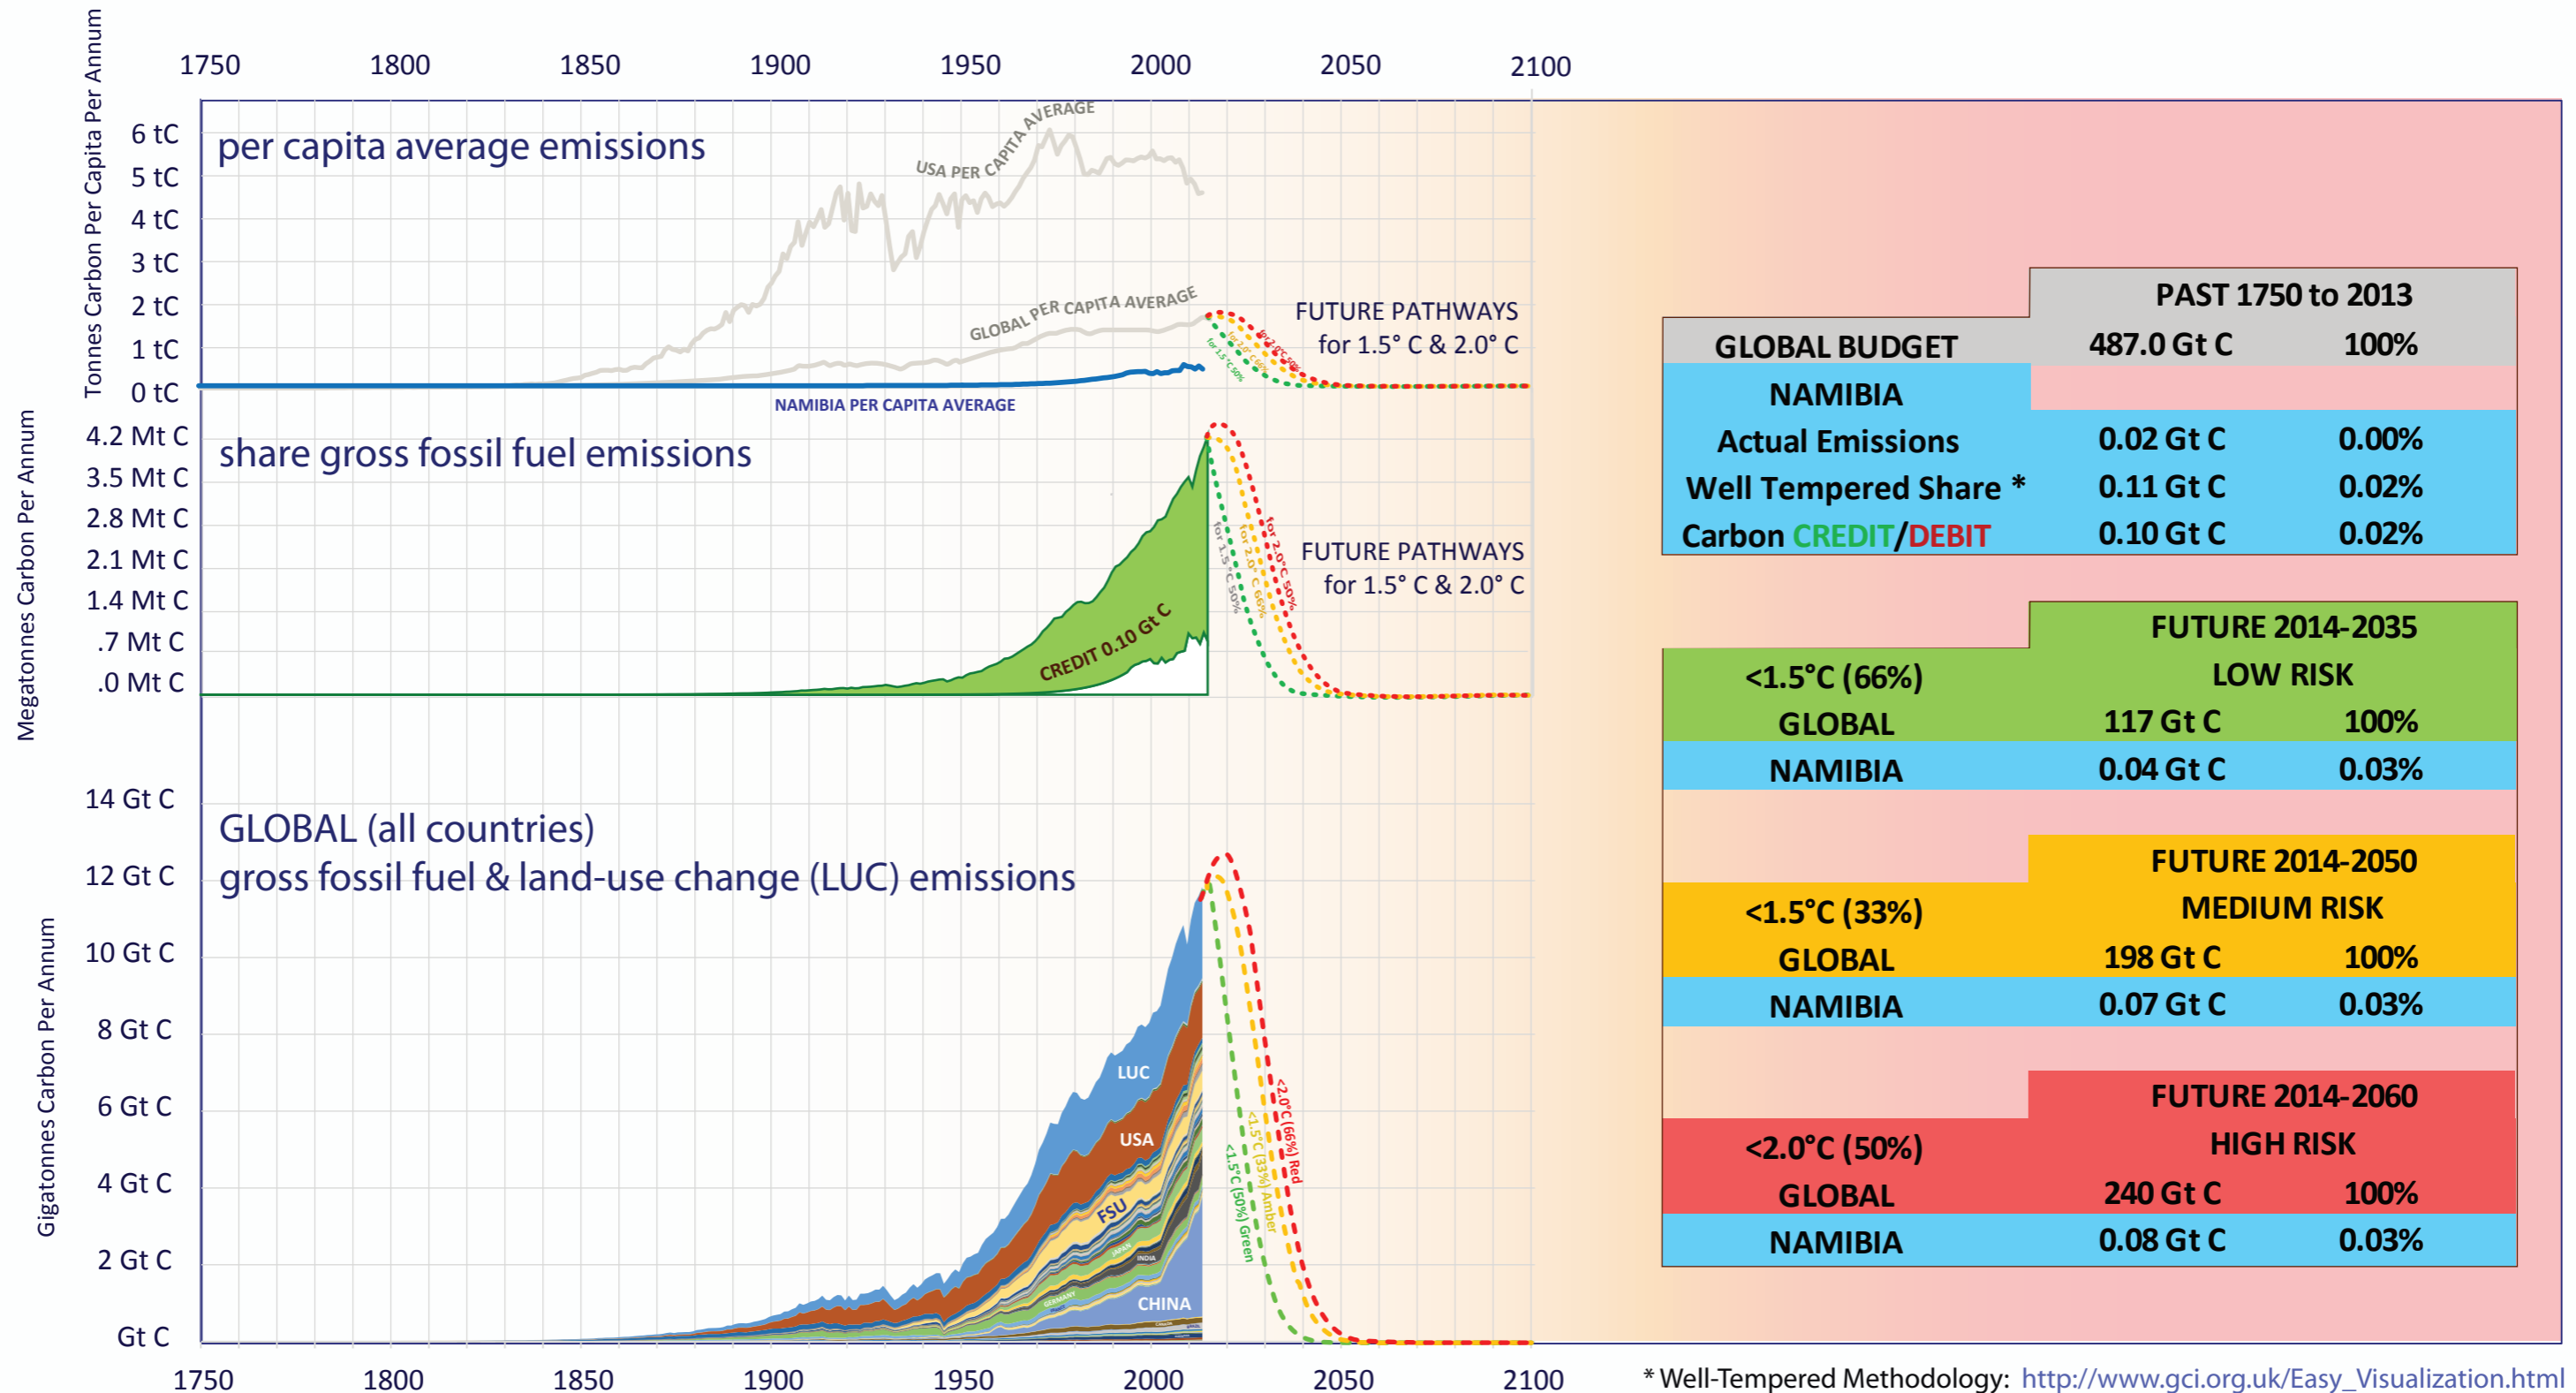

# NAMIBIA & GLOBAL CO<sub>2</sub> EMISSIONS

Per Capita & Gross Emissions over time compared to global average.  
 Carbon **Credit/Debit** accumulated 1750-2013 in Gigatonnes of Carbon (Gt C).  
 Shares of budgets for 1.5°C & 2.0°C 2014-2050 & INDC.

\* Well-Tempered Methodology: [http://www.gci.org.uk/Easy\\_Visualization.html](http://www.gci.org.uk/Easy_Visualization.html)