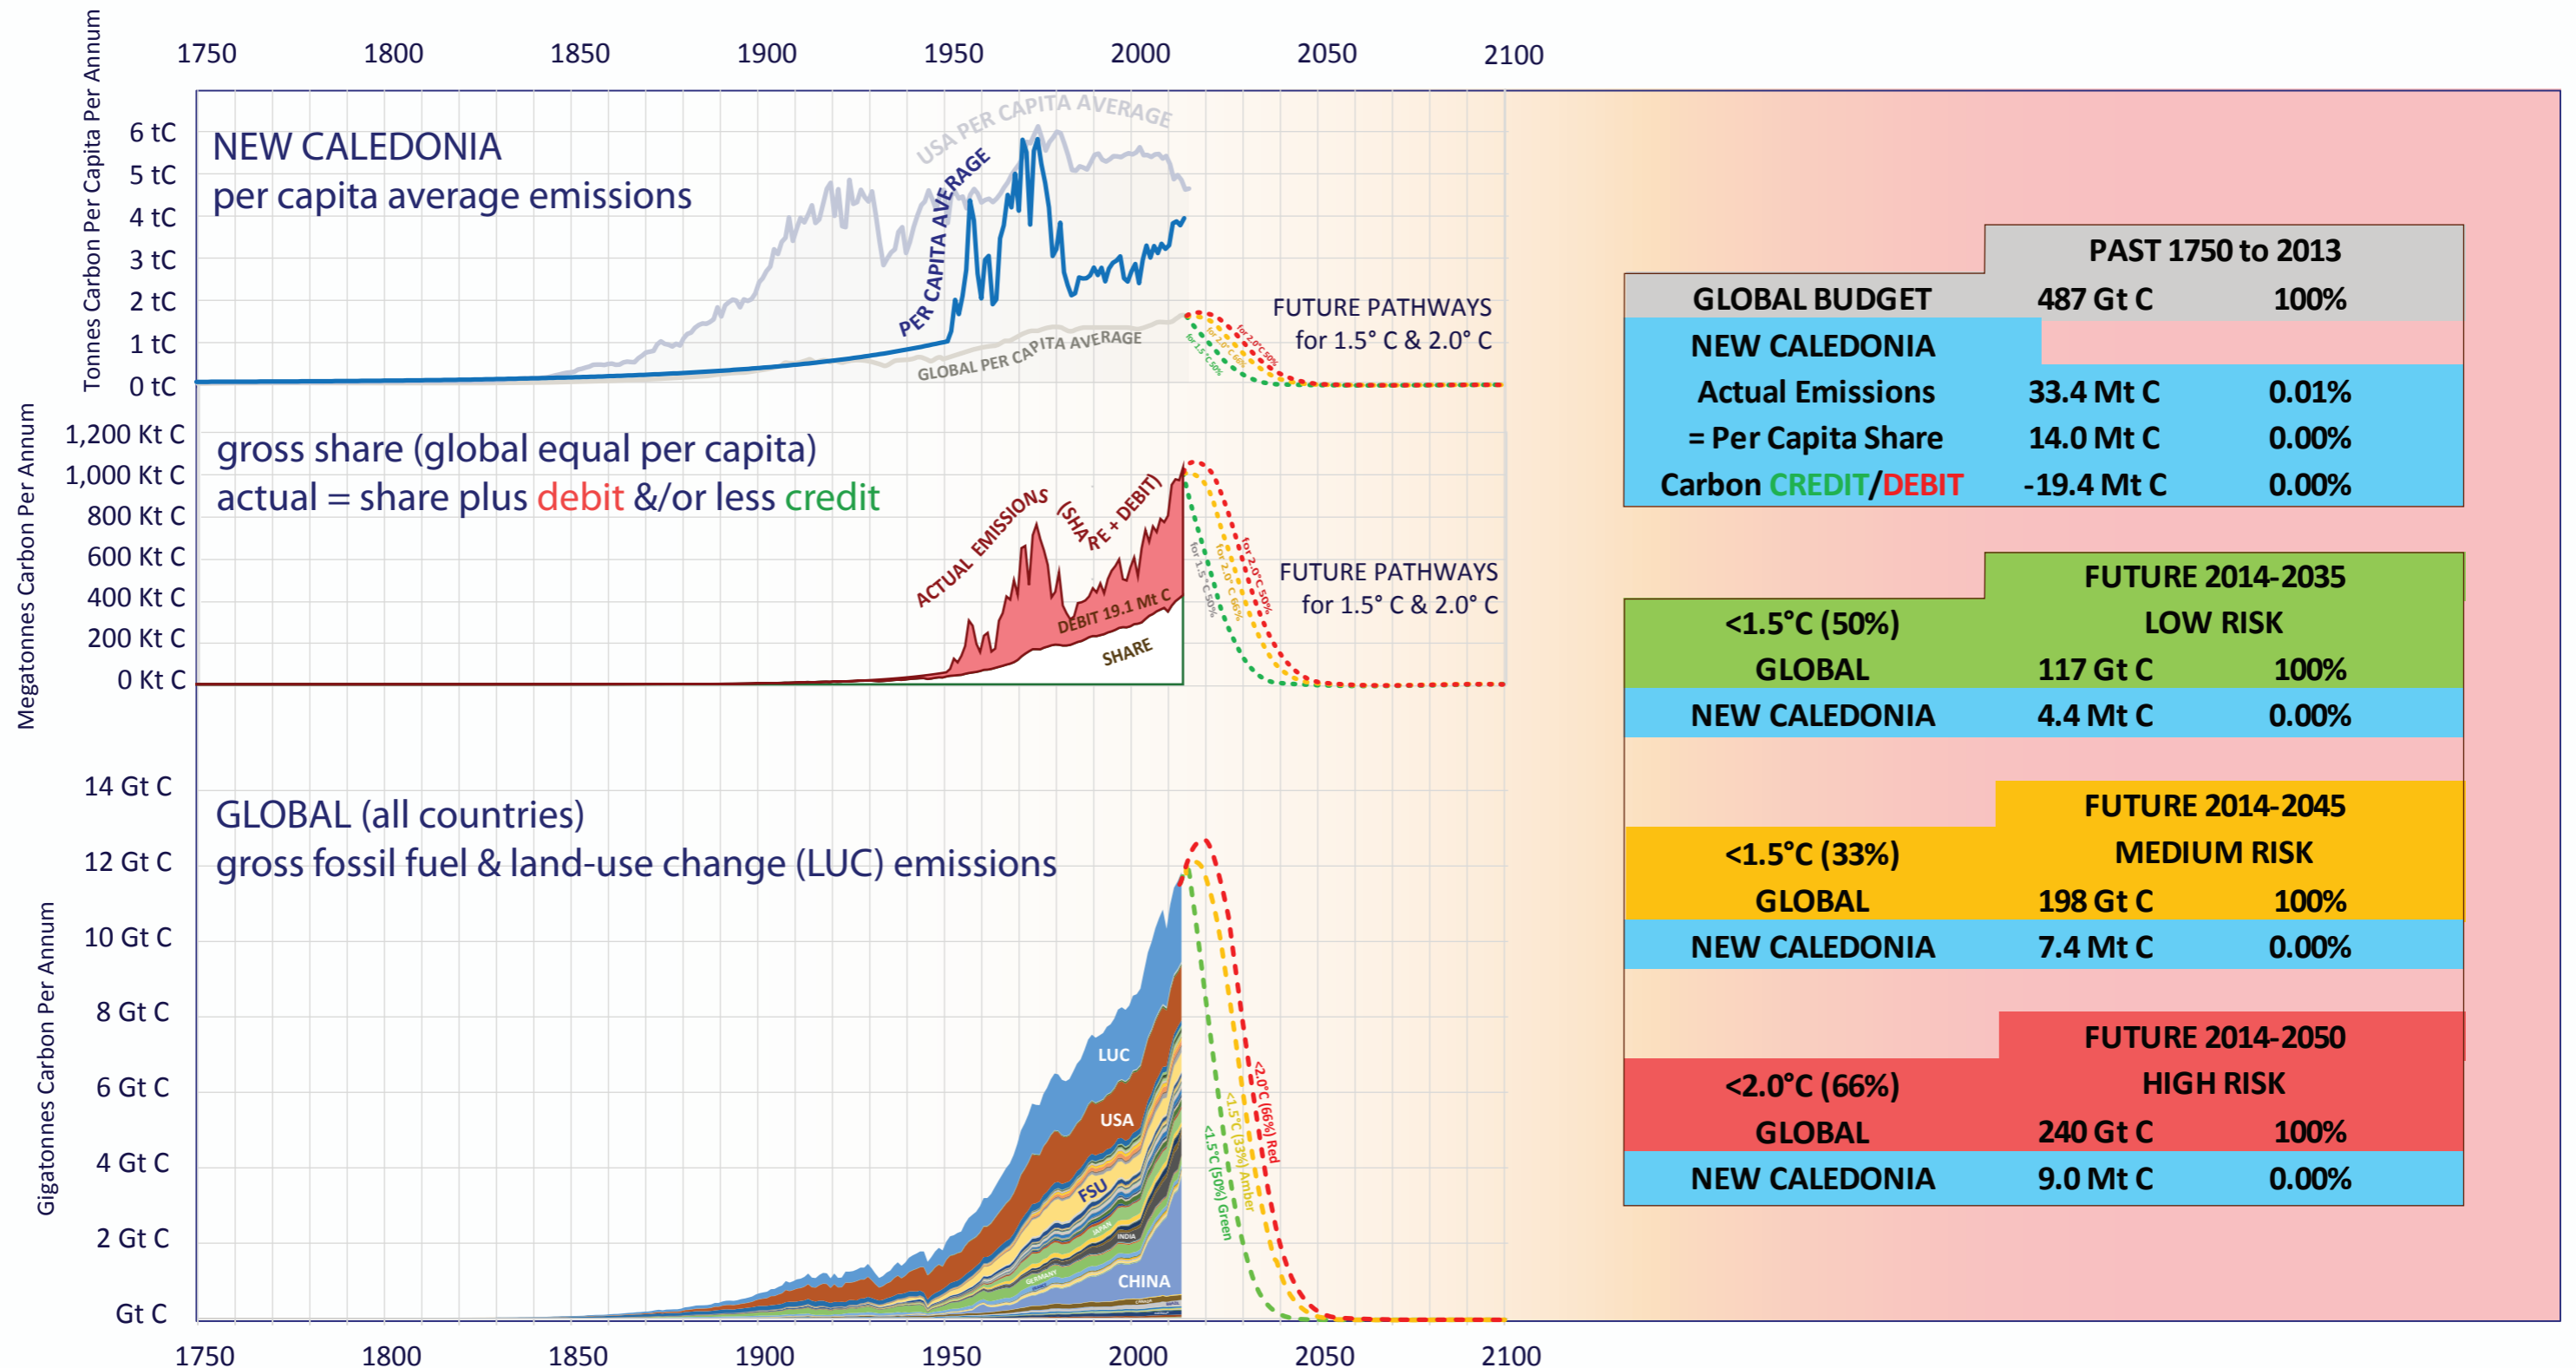

# NEW CALEDONIA & GLOBAL CO<sub>2</sub> EMISSIONS

Per Capita & Gross Emissions over time compared to global average.

Carbon **Credit/Debit** accumulated 1750-2013 in Gigatonnes of Carbon (Gt C).

Shares of budgets for 1.5°C & 2.0°C 2014-2050 & INDC.