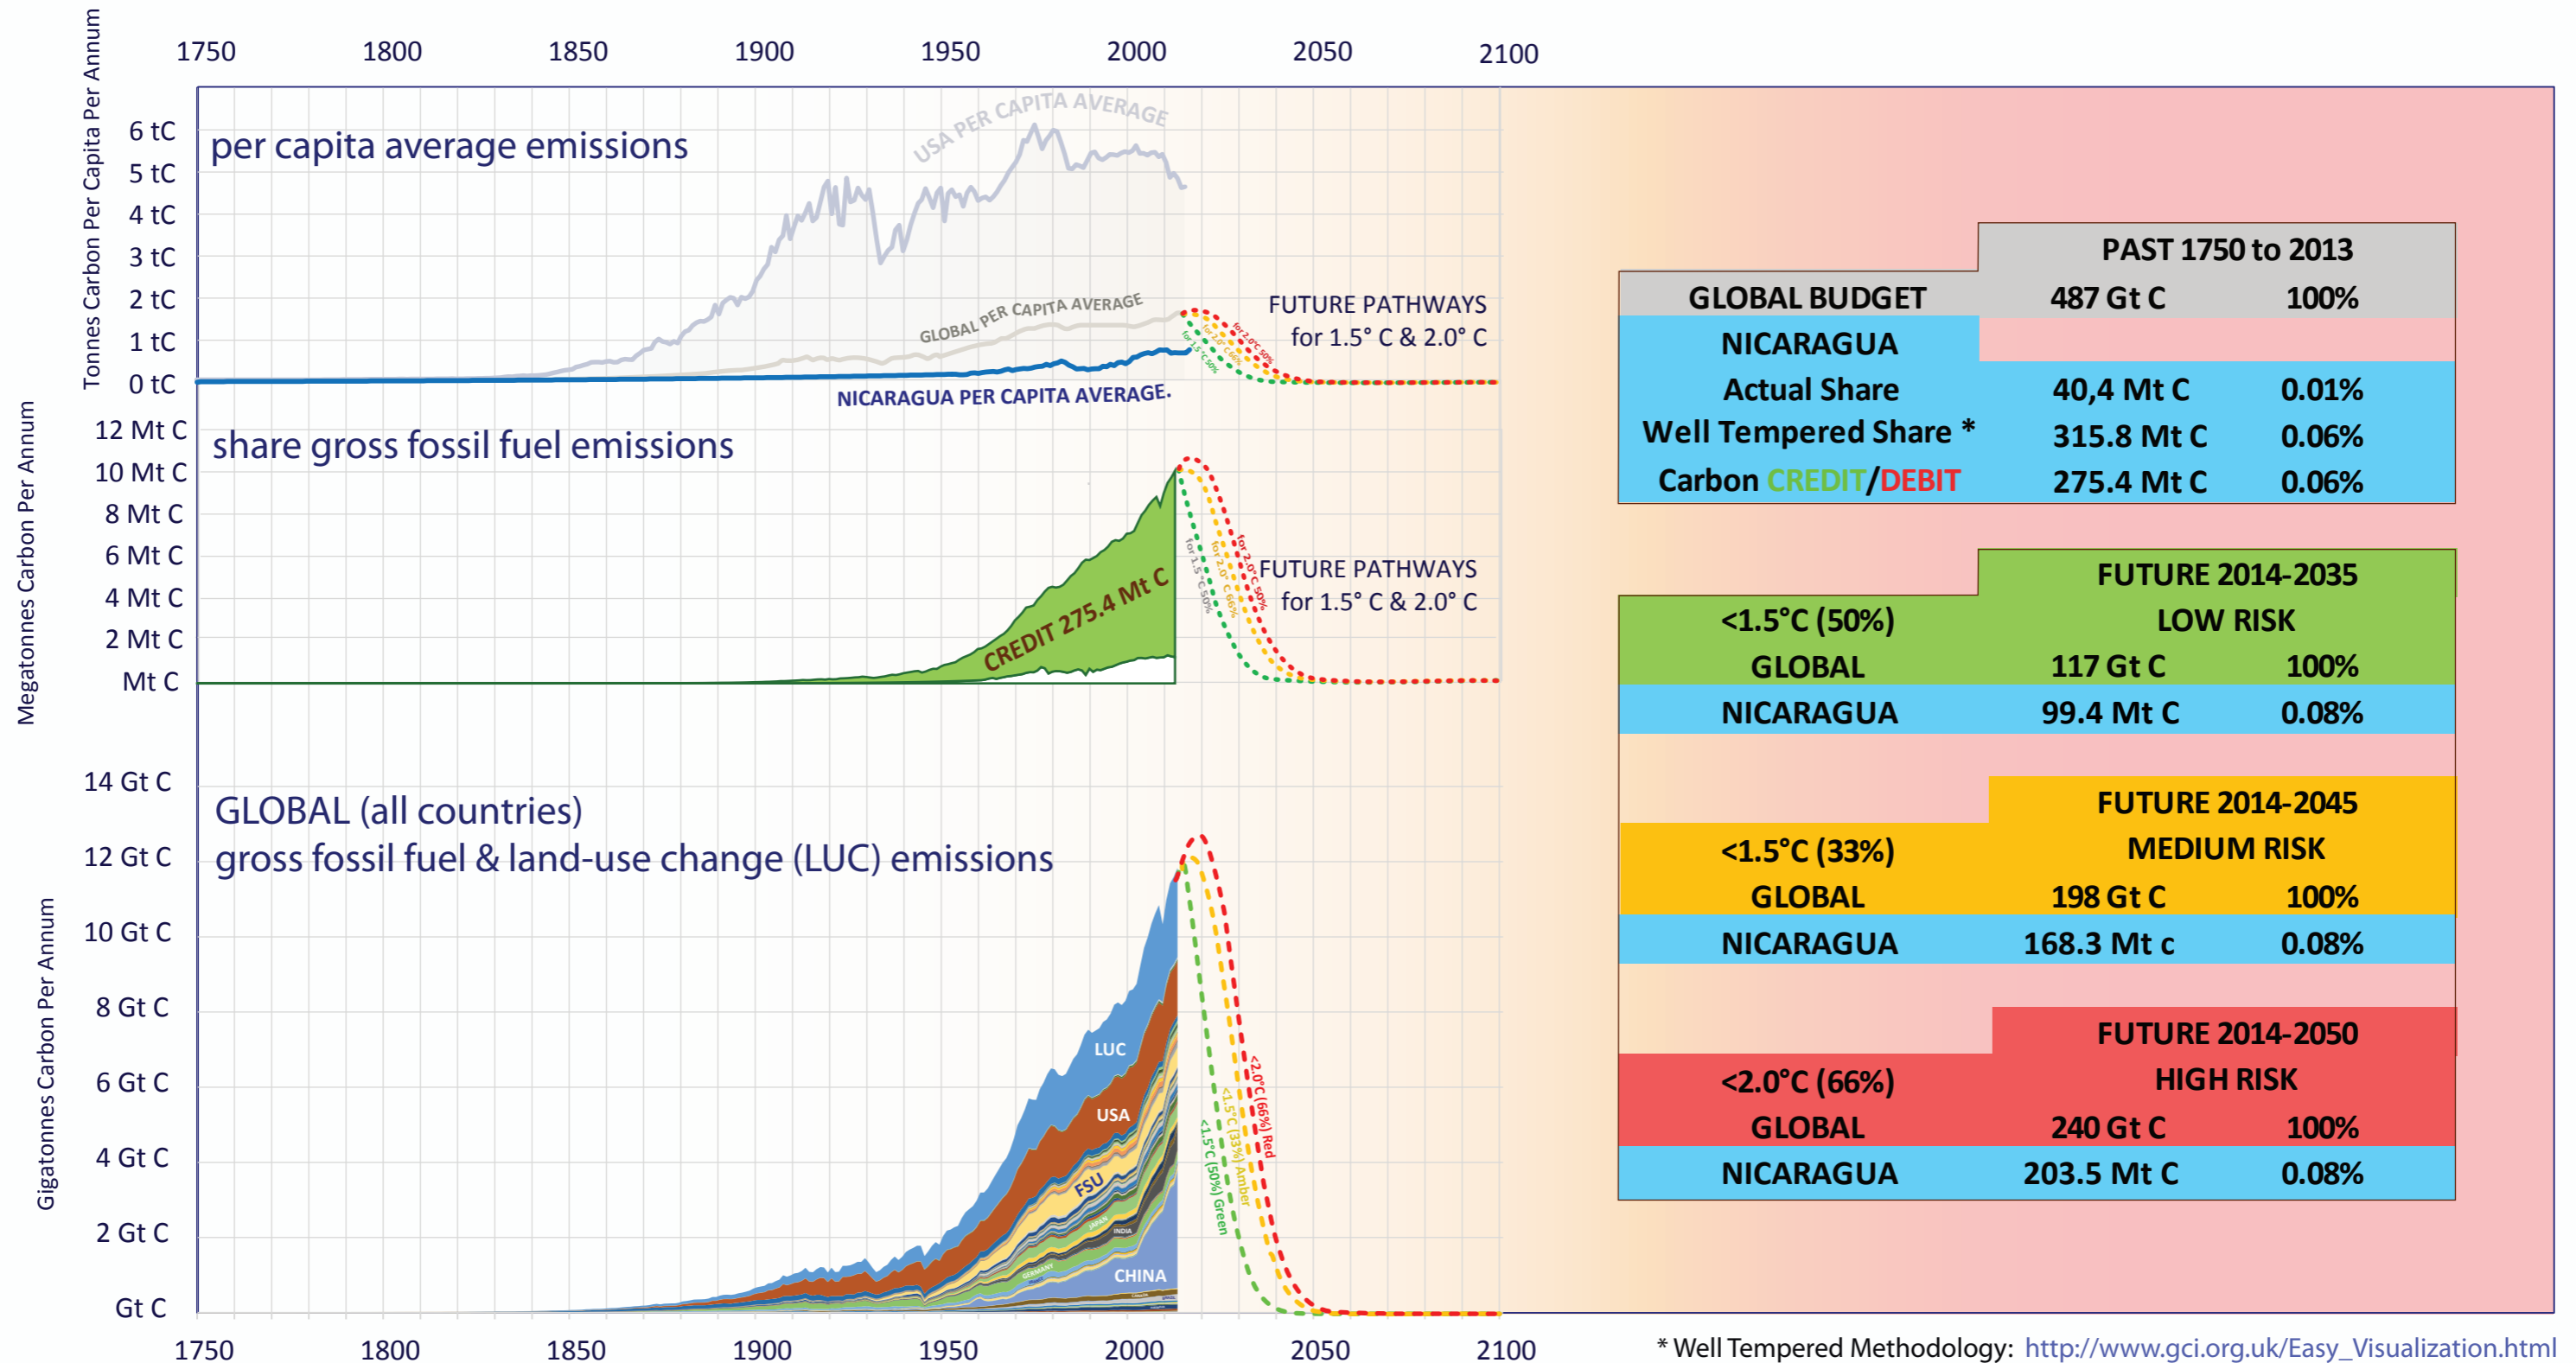

NICARAGUA & GLOBAL CO₂ EMISSIONS

Per Capita & Gross Emissions over time compared to global average.
 Carbon **Credit/Debit** accumulated 1750-2013 in Gigatonnes of Carbon (Gt C).
 Shares of budgets for 1.5°C & 2.0°C 2014-2050 & INDC.

* Well Tempered Methodology: http://www.gci.org.uk/Easy_Visualization.html