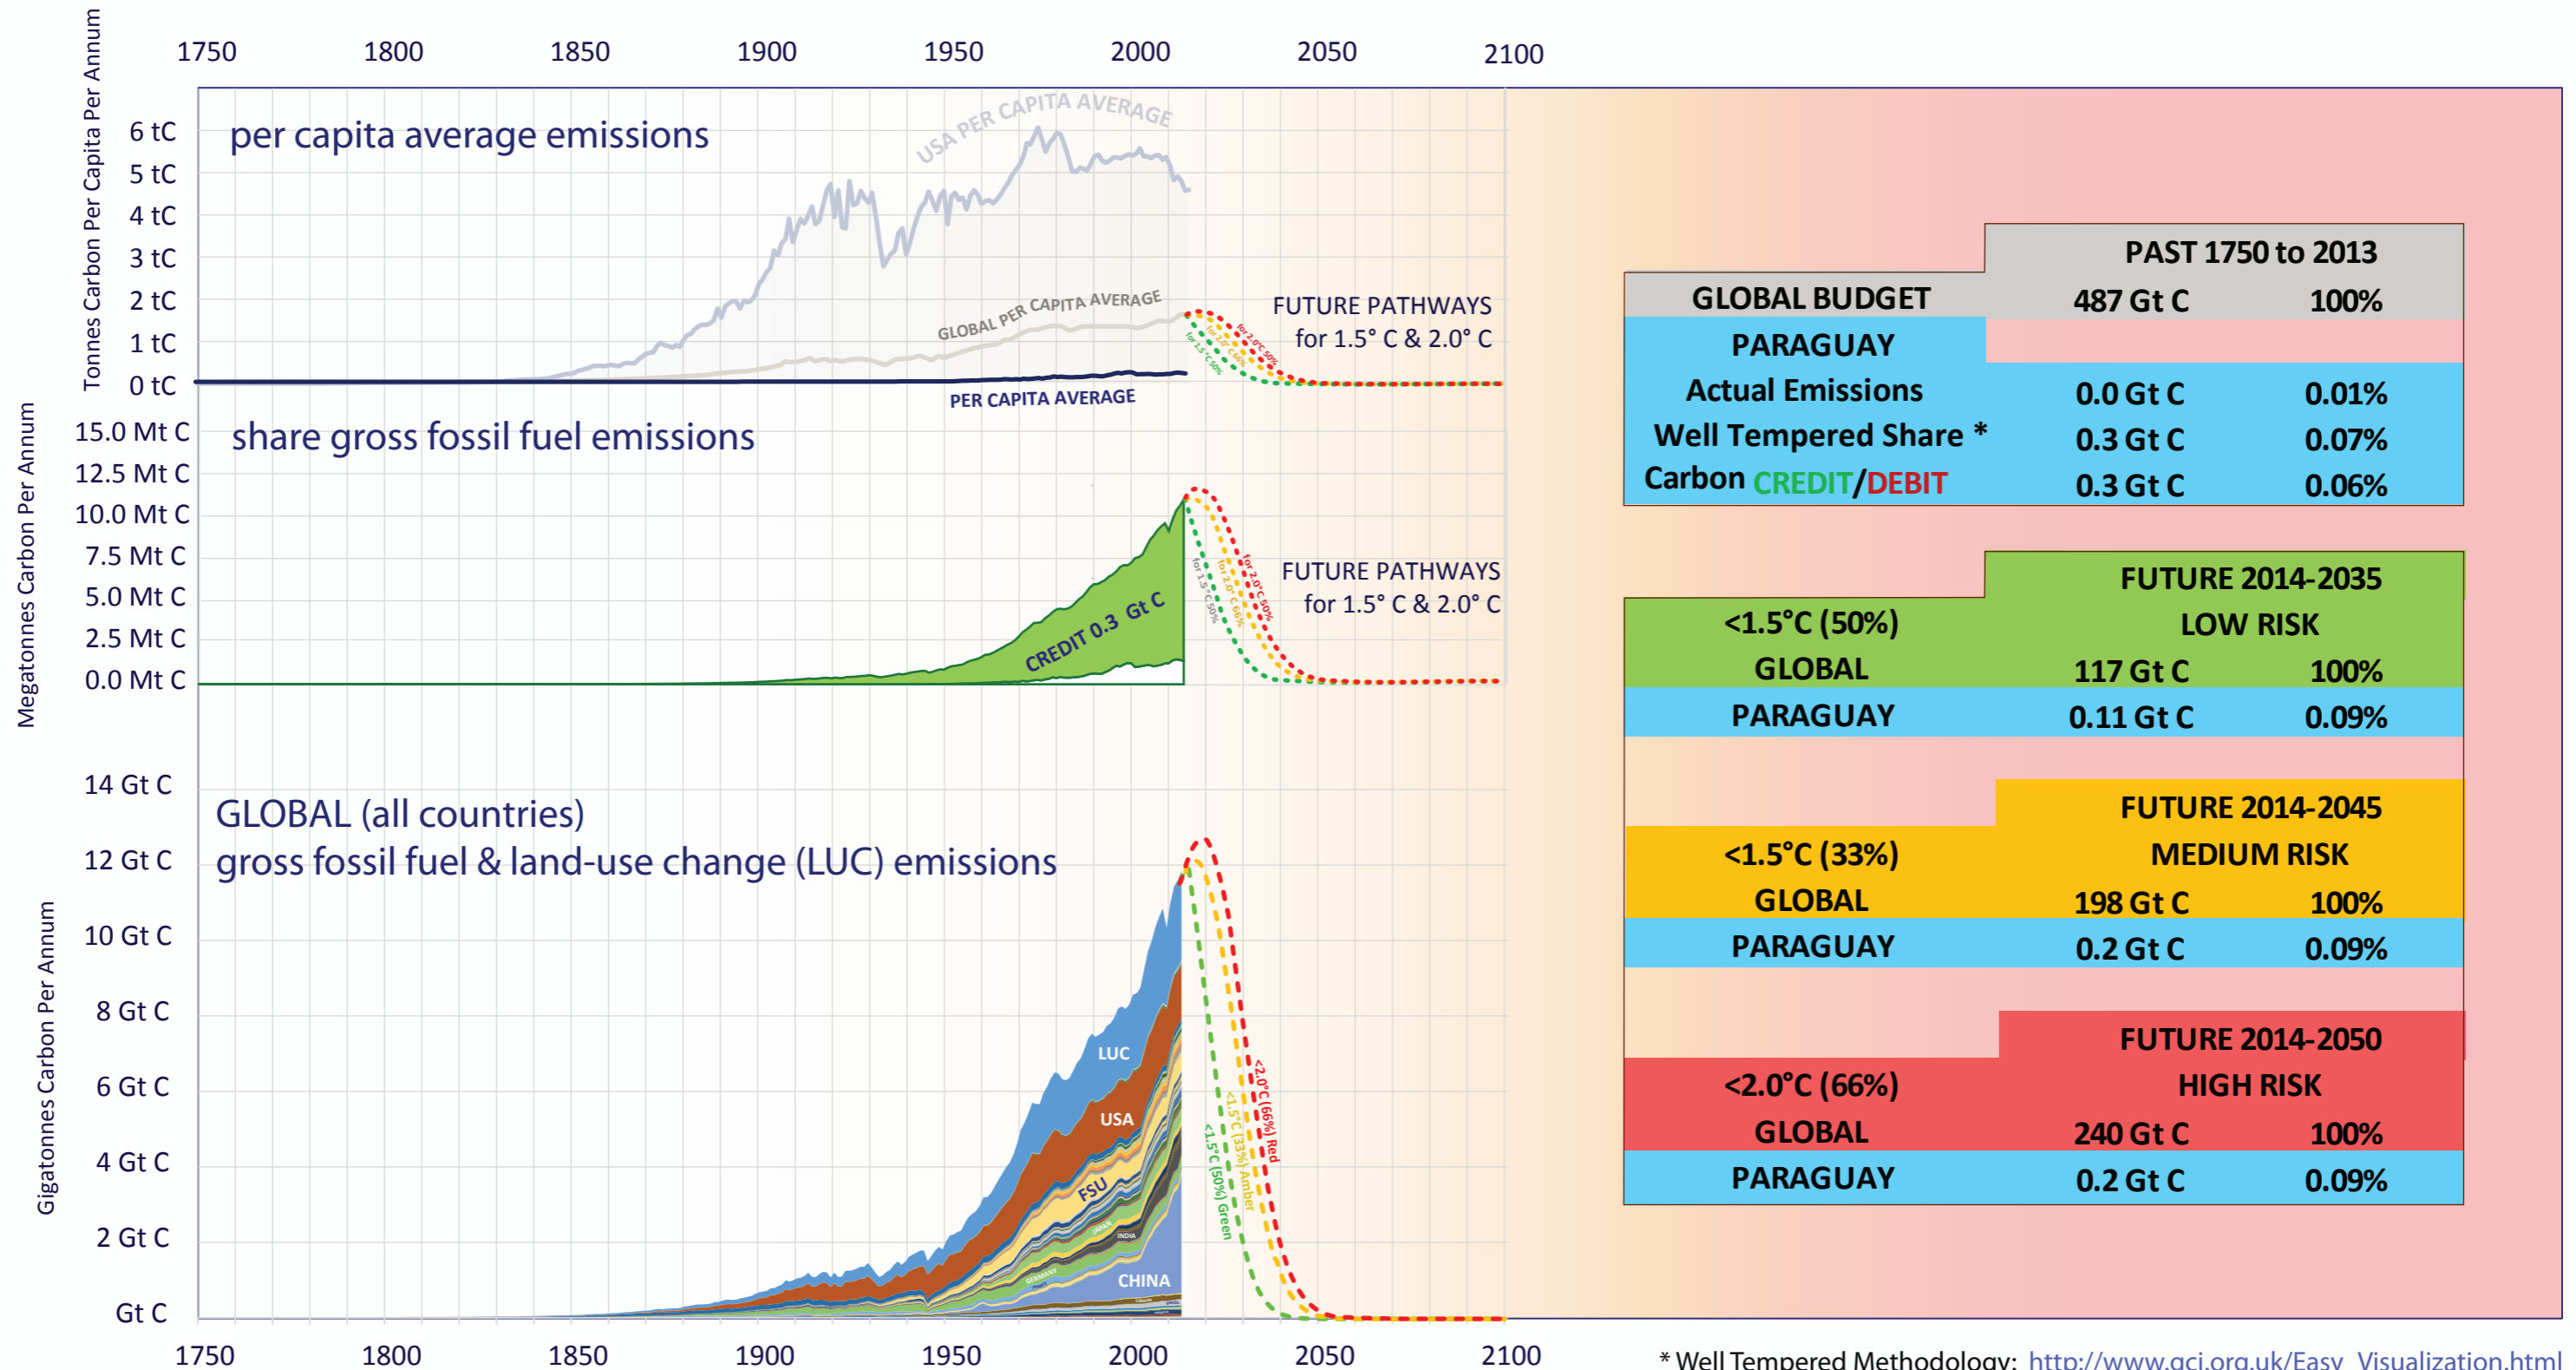

PARAGUAY & GLOBAL CO₂ EMISSIONS

Per Capita & Gross Emissions over time compared to global average.
Carbon Credit/Debit accumulated 1750-2013 in Gigatonnes of Carbon (Gt C).
Shares of budgets for 1.5°C & 2.0°C 2014-2050 & INDC

* Well Tempered Methodology: http://www.gci.org.uk/Easy_Visualization.html