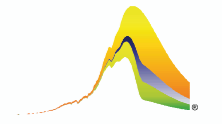

PARAGUAY & GLOBAL CO₂ EMISSIONS

Per Capita & Gross Emissions over time compared to global average.
Carbon Credit/Debit accumulated 1750-2013 in Gigatonnes of Carbon (Gt C).
Shares of budgets for 1.5°C & 2.0°C 2014-2050 & INDC