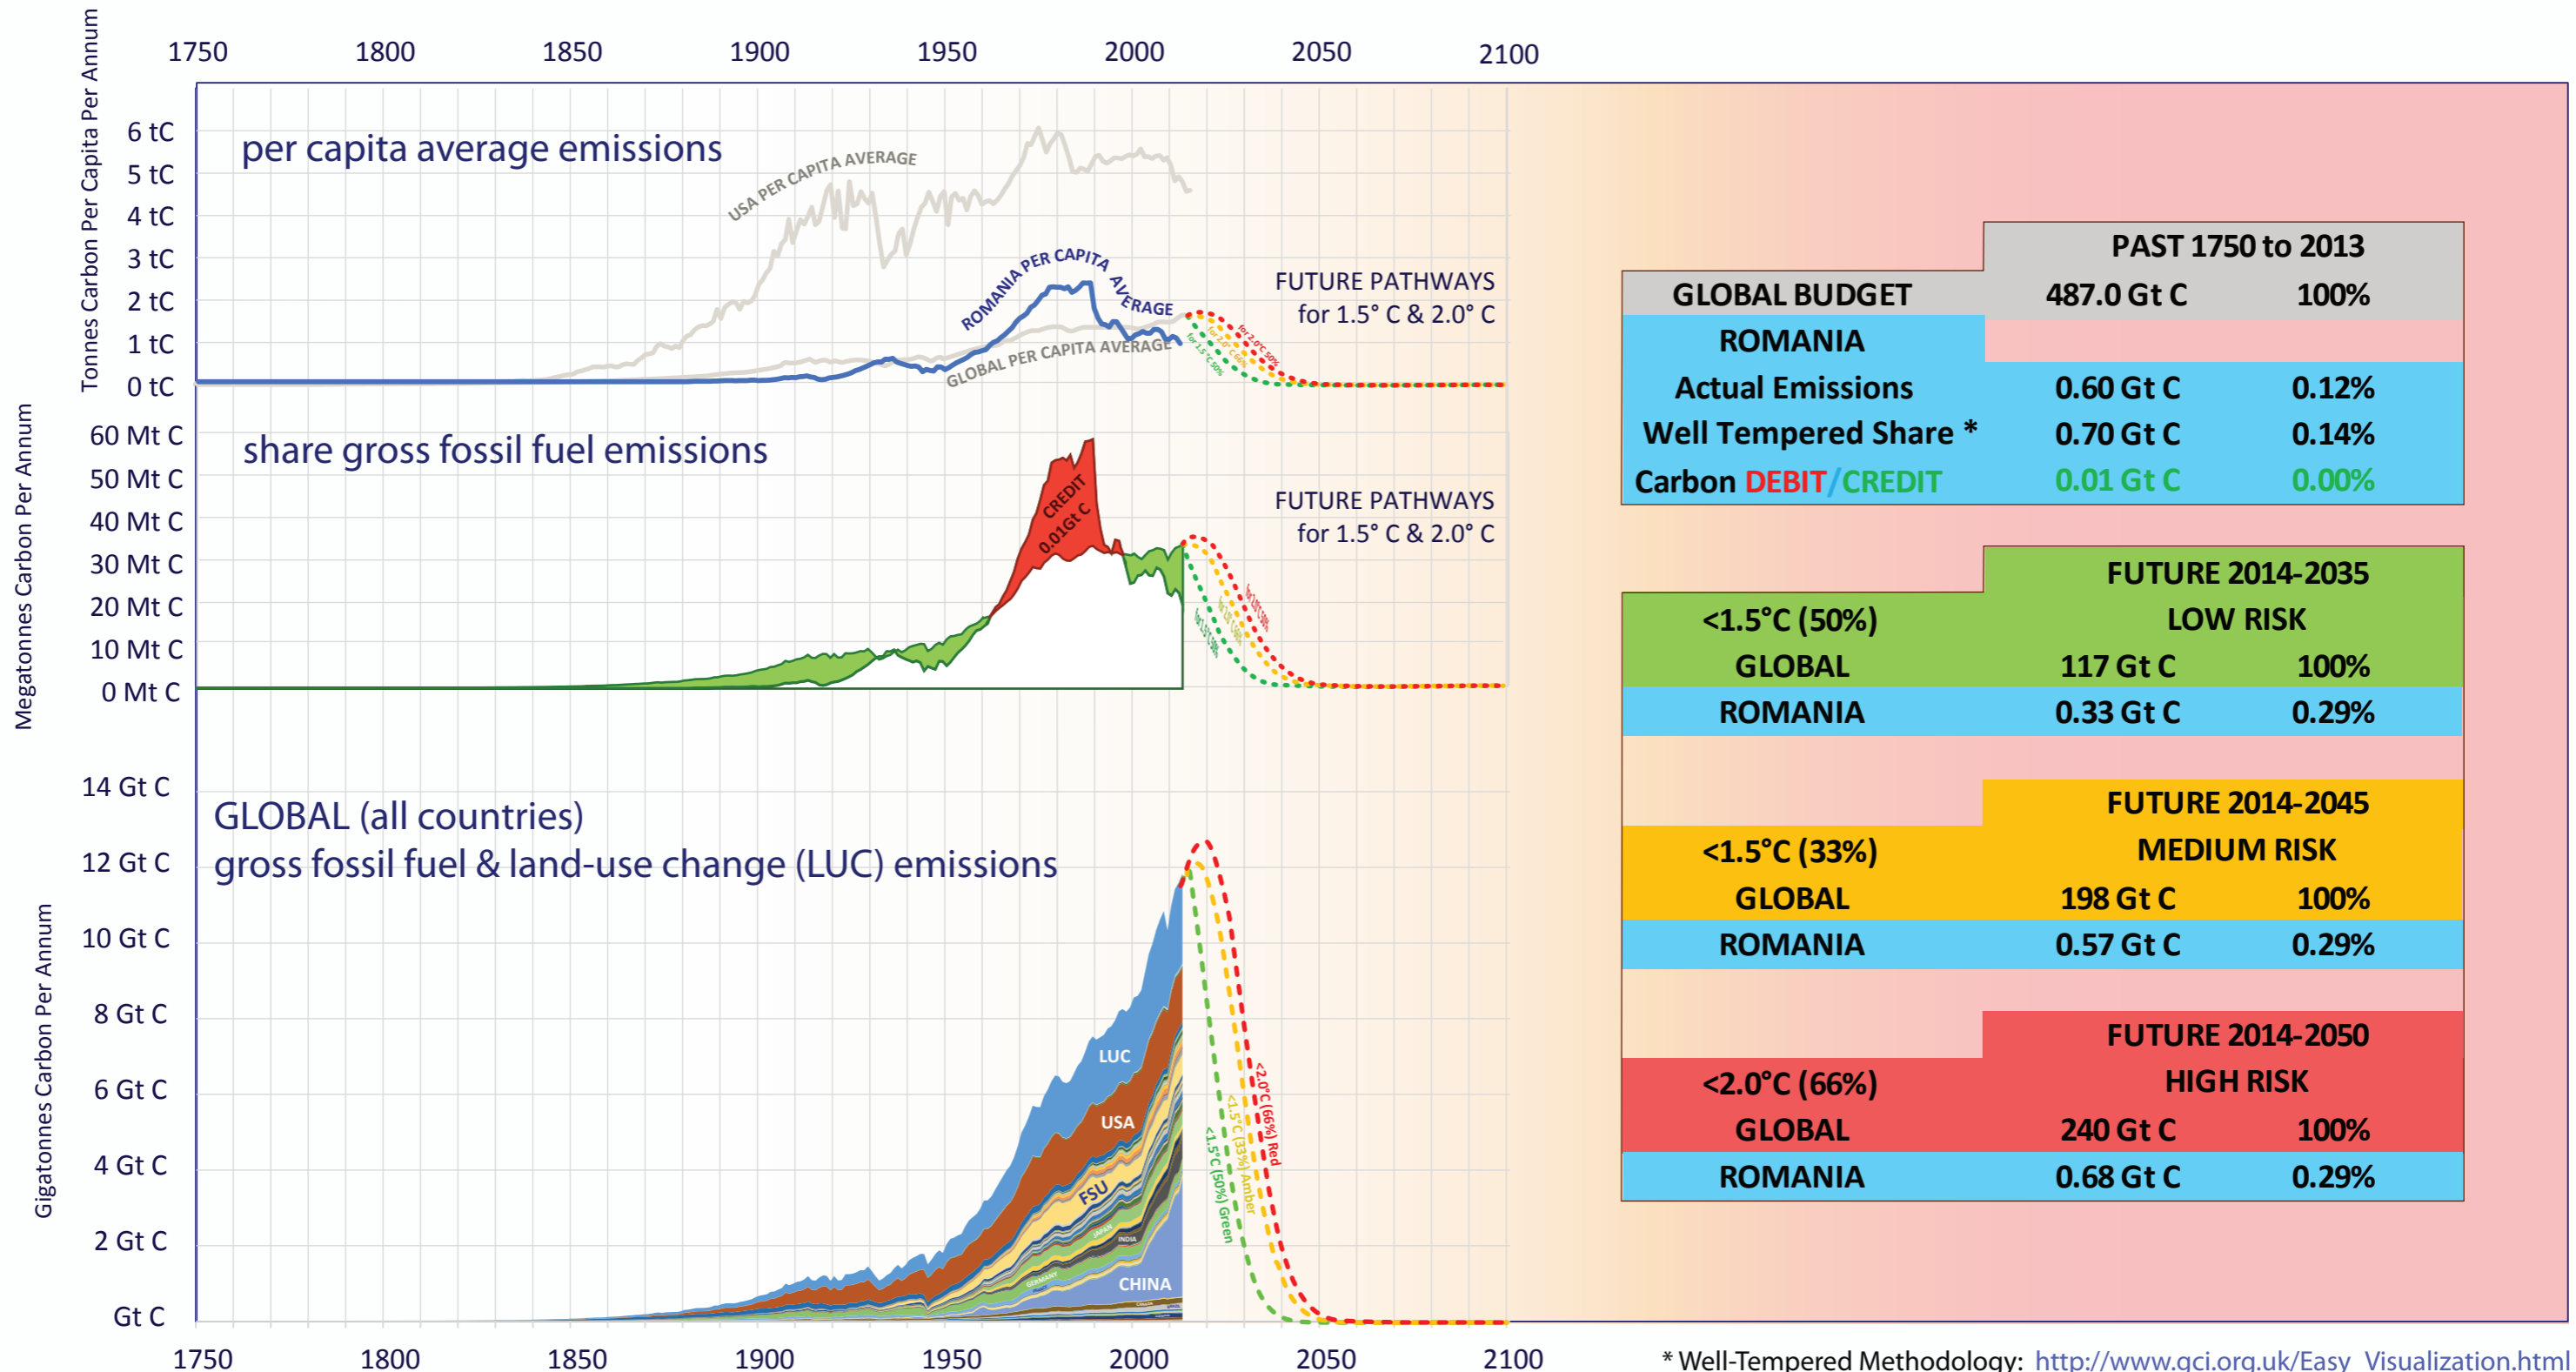

ROMANIA & GLOBAL CO₂ EMISSIONS

Per Capita & Gross Emissions over time compared to global average.

Carbon **Credit/Debit** accumulated 1750-2013 in Gigatonnes of Carbon (Gt C).

Shares of budgets for 1.5°C & 2.0°C 2014-2050 & INDC.

* Well-Tempered Methodology: http://www.gci.org.uk/Easy_Visualization.html