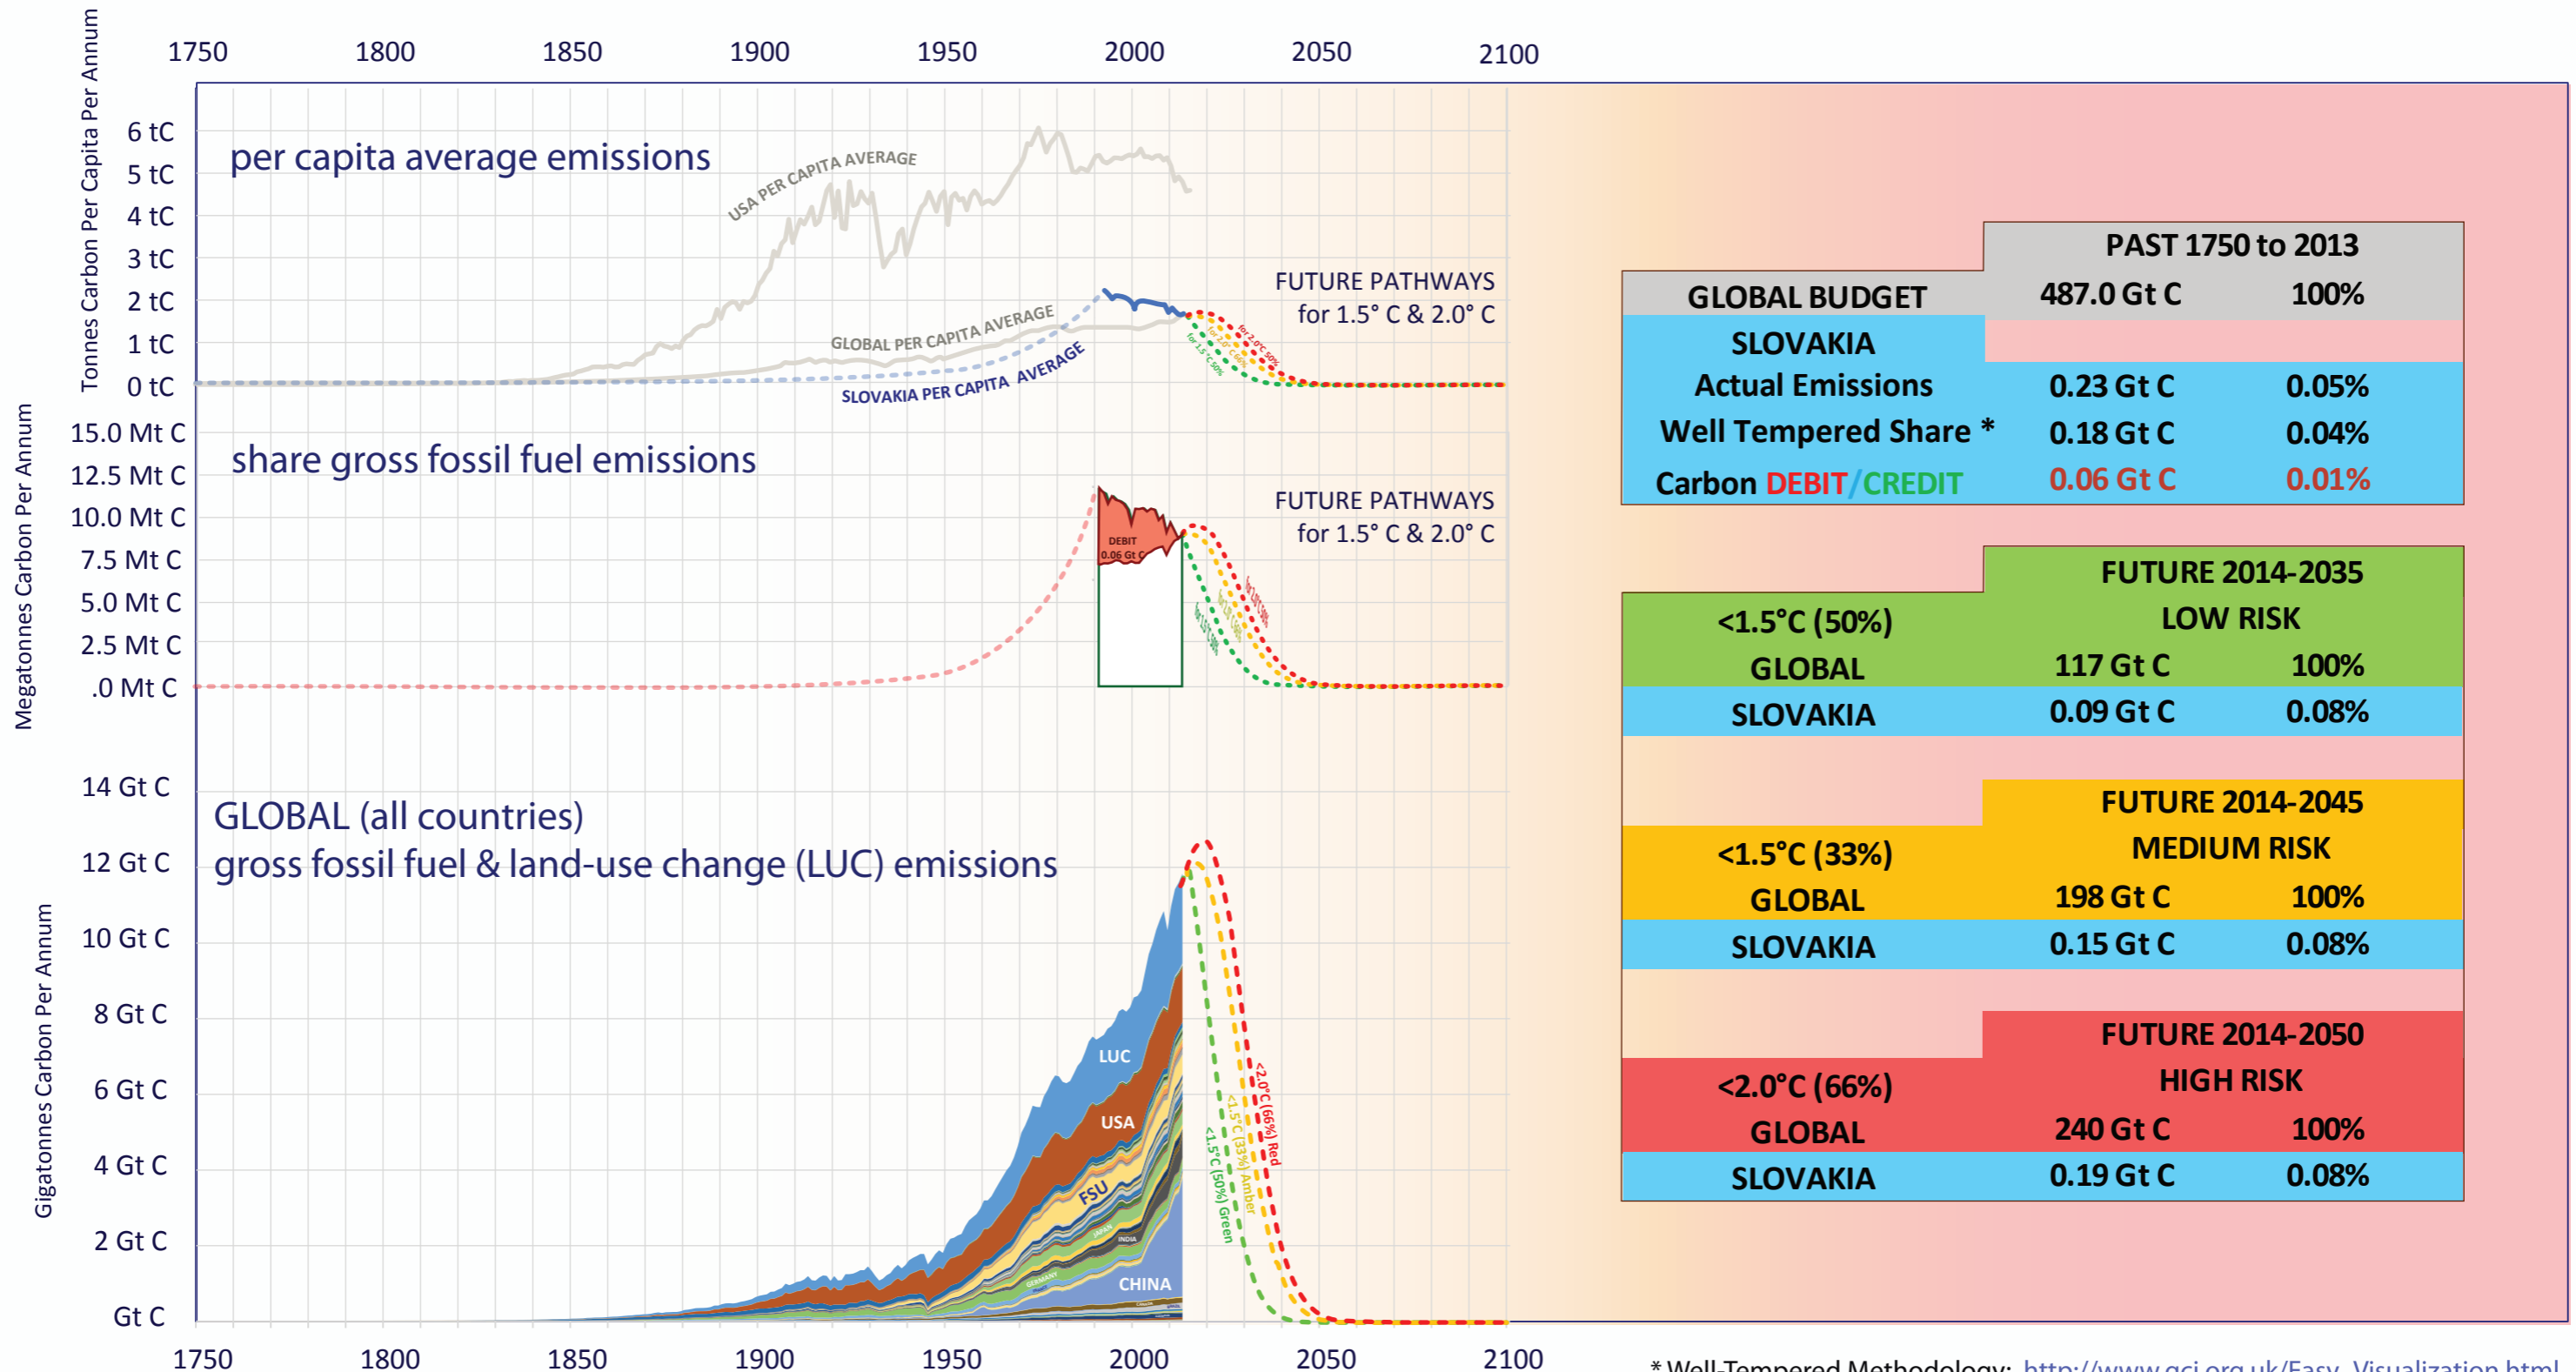

SLOVAKIA & GLOBAL CO₂ EMISSIONS

Per Capita & Gross Emissions over time compared to global average.

Carbon **Credit/Debit** accumulated 1750-2013 in Gigatonnes of Carbon (Gt C).

Shares of budgets for 1.5°C & 2.0°C 2014-2050 & INDC.

* Well-Tempered Methodology: http://www.gci.org.uk/Easy_Visualization.html