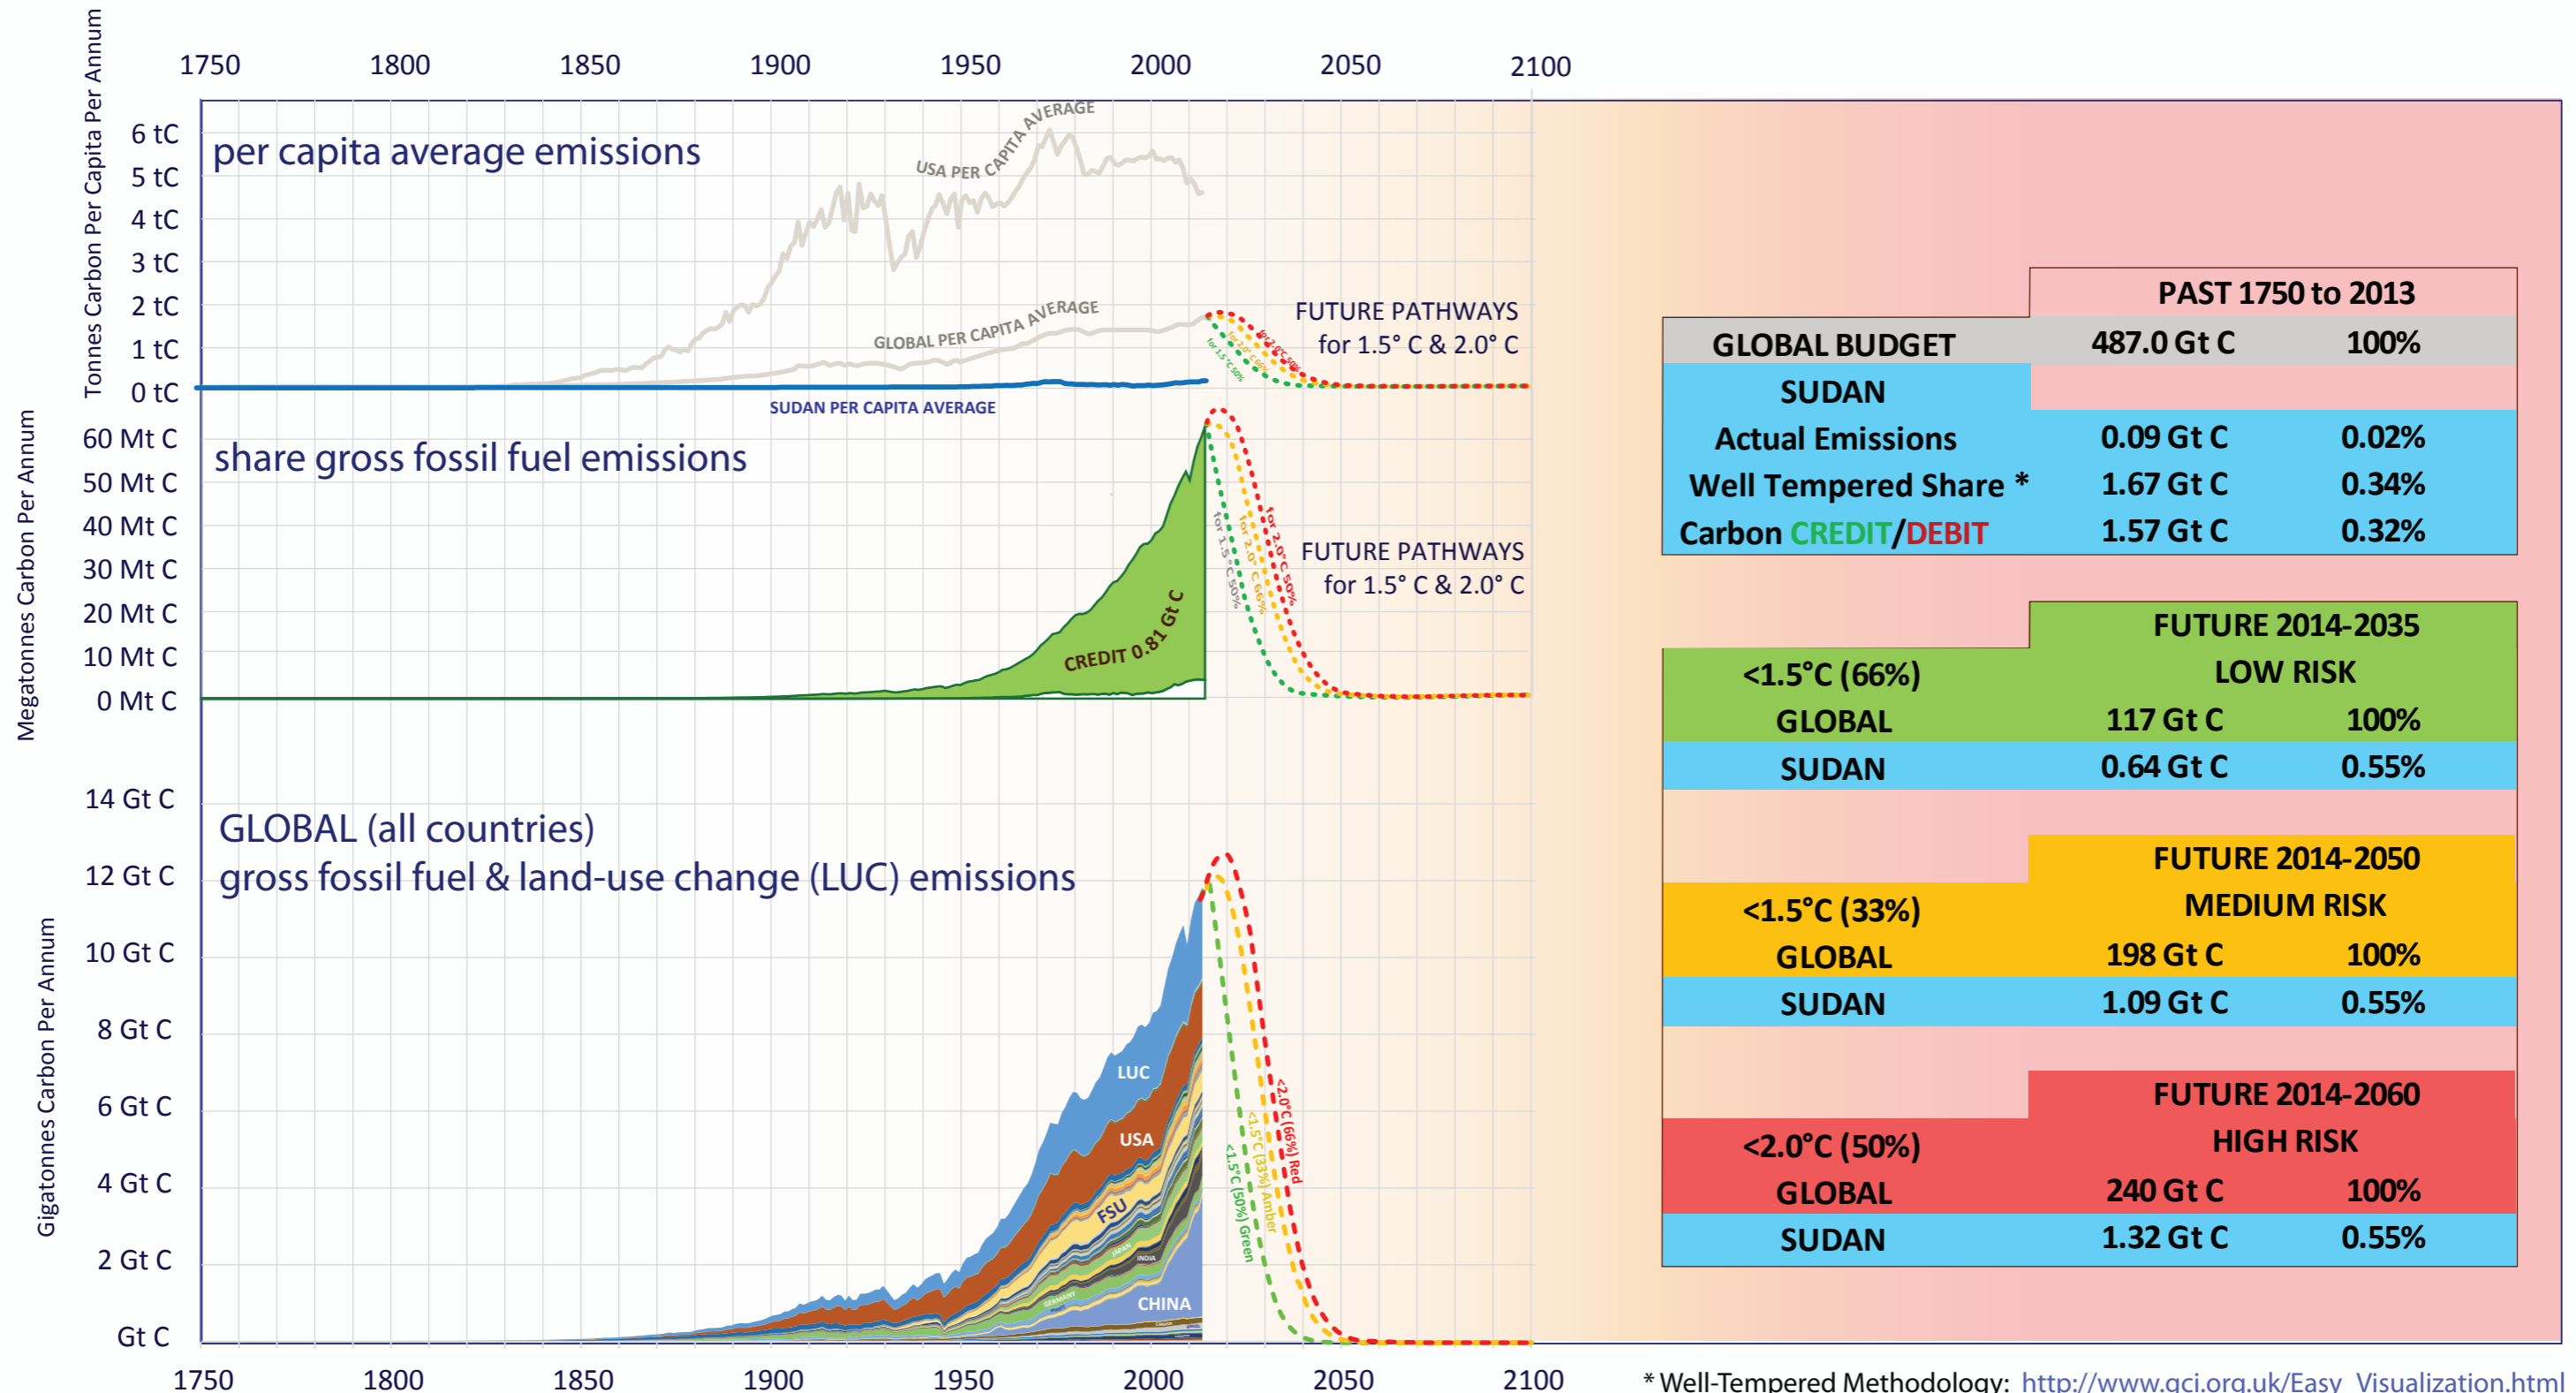

SUDAN & GLOBAL CO₂ EMISSIONS

Per Capita & Gross Emissions over time compared to global average.
 Carbon **Credit/Debit** accumulated 1750-2013 in Gigatonnes of Carbon (Gt C).
 Shares of budgets for 1.5°C & 2.0°C 2014-2050 & INDC.

* Well-Tempered Methodology: http://www.gci.org.uk/Easy_Visualization.html