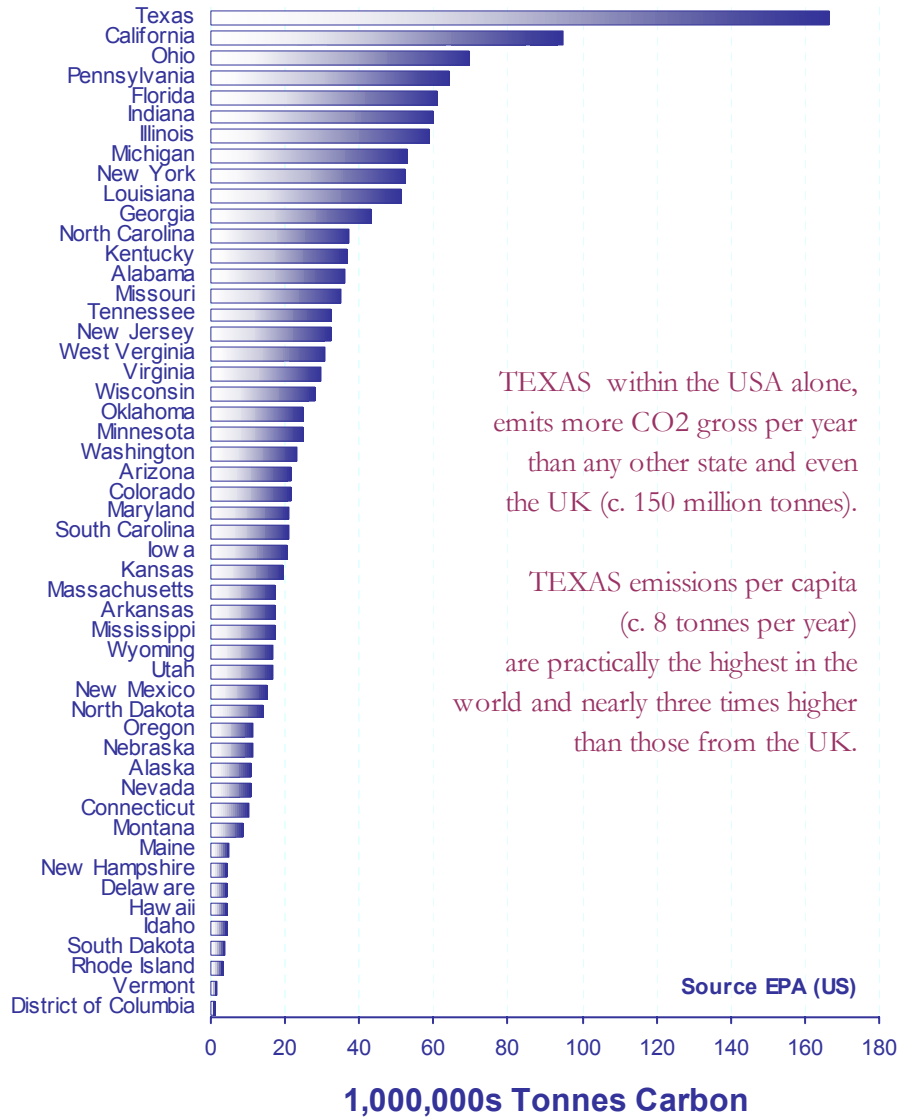

## USA Gross CO2 Emissions (Internal 1999)

TEXAS within the USA alone, emits more CO2 gross per year than any other state and even the UK (c. 150 million tonnes).

TEXAS emissions per capita (c. 8 tonnes per year) are practically the highest in the world and nearly three times higher than those from the UK.