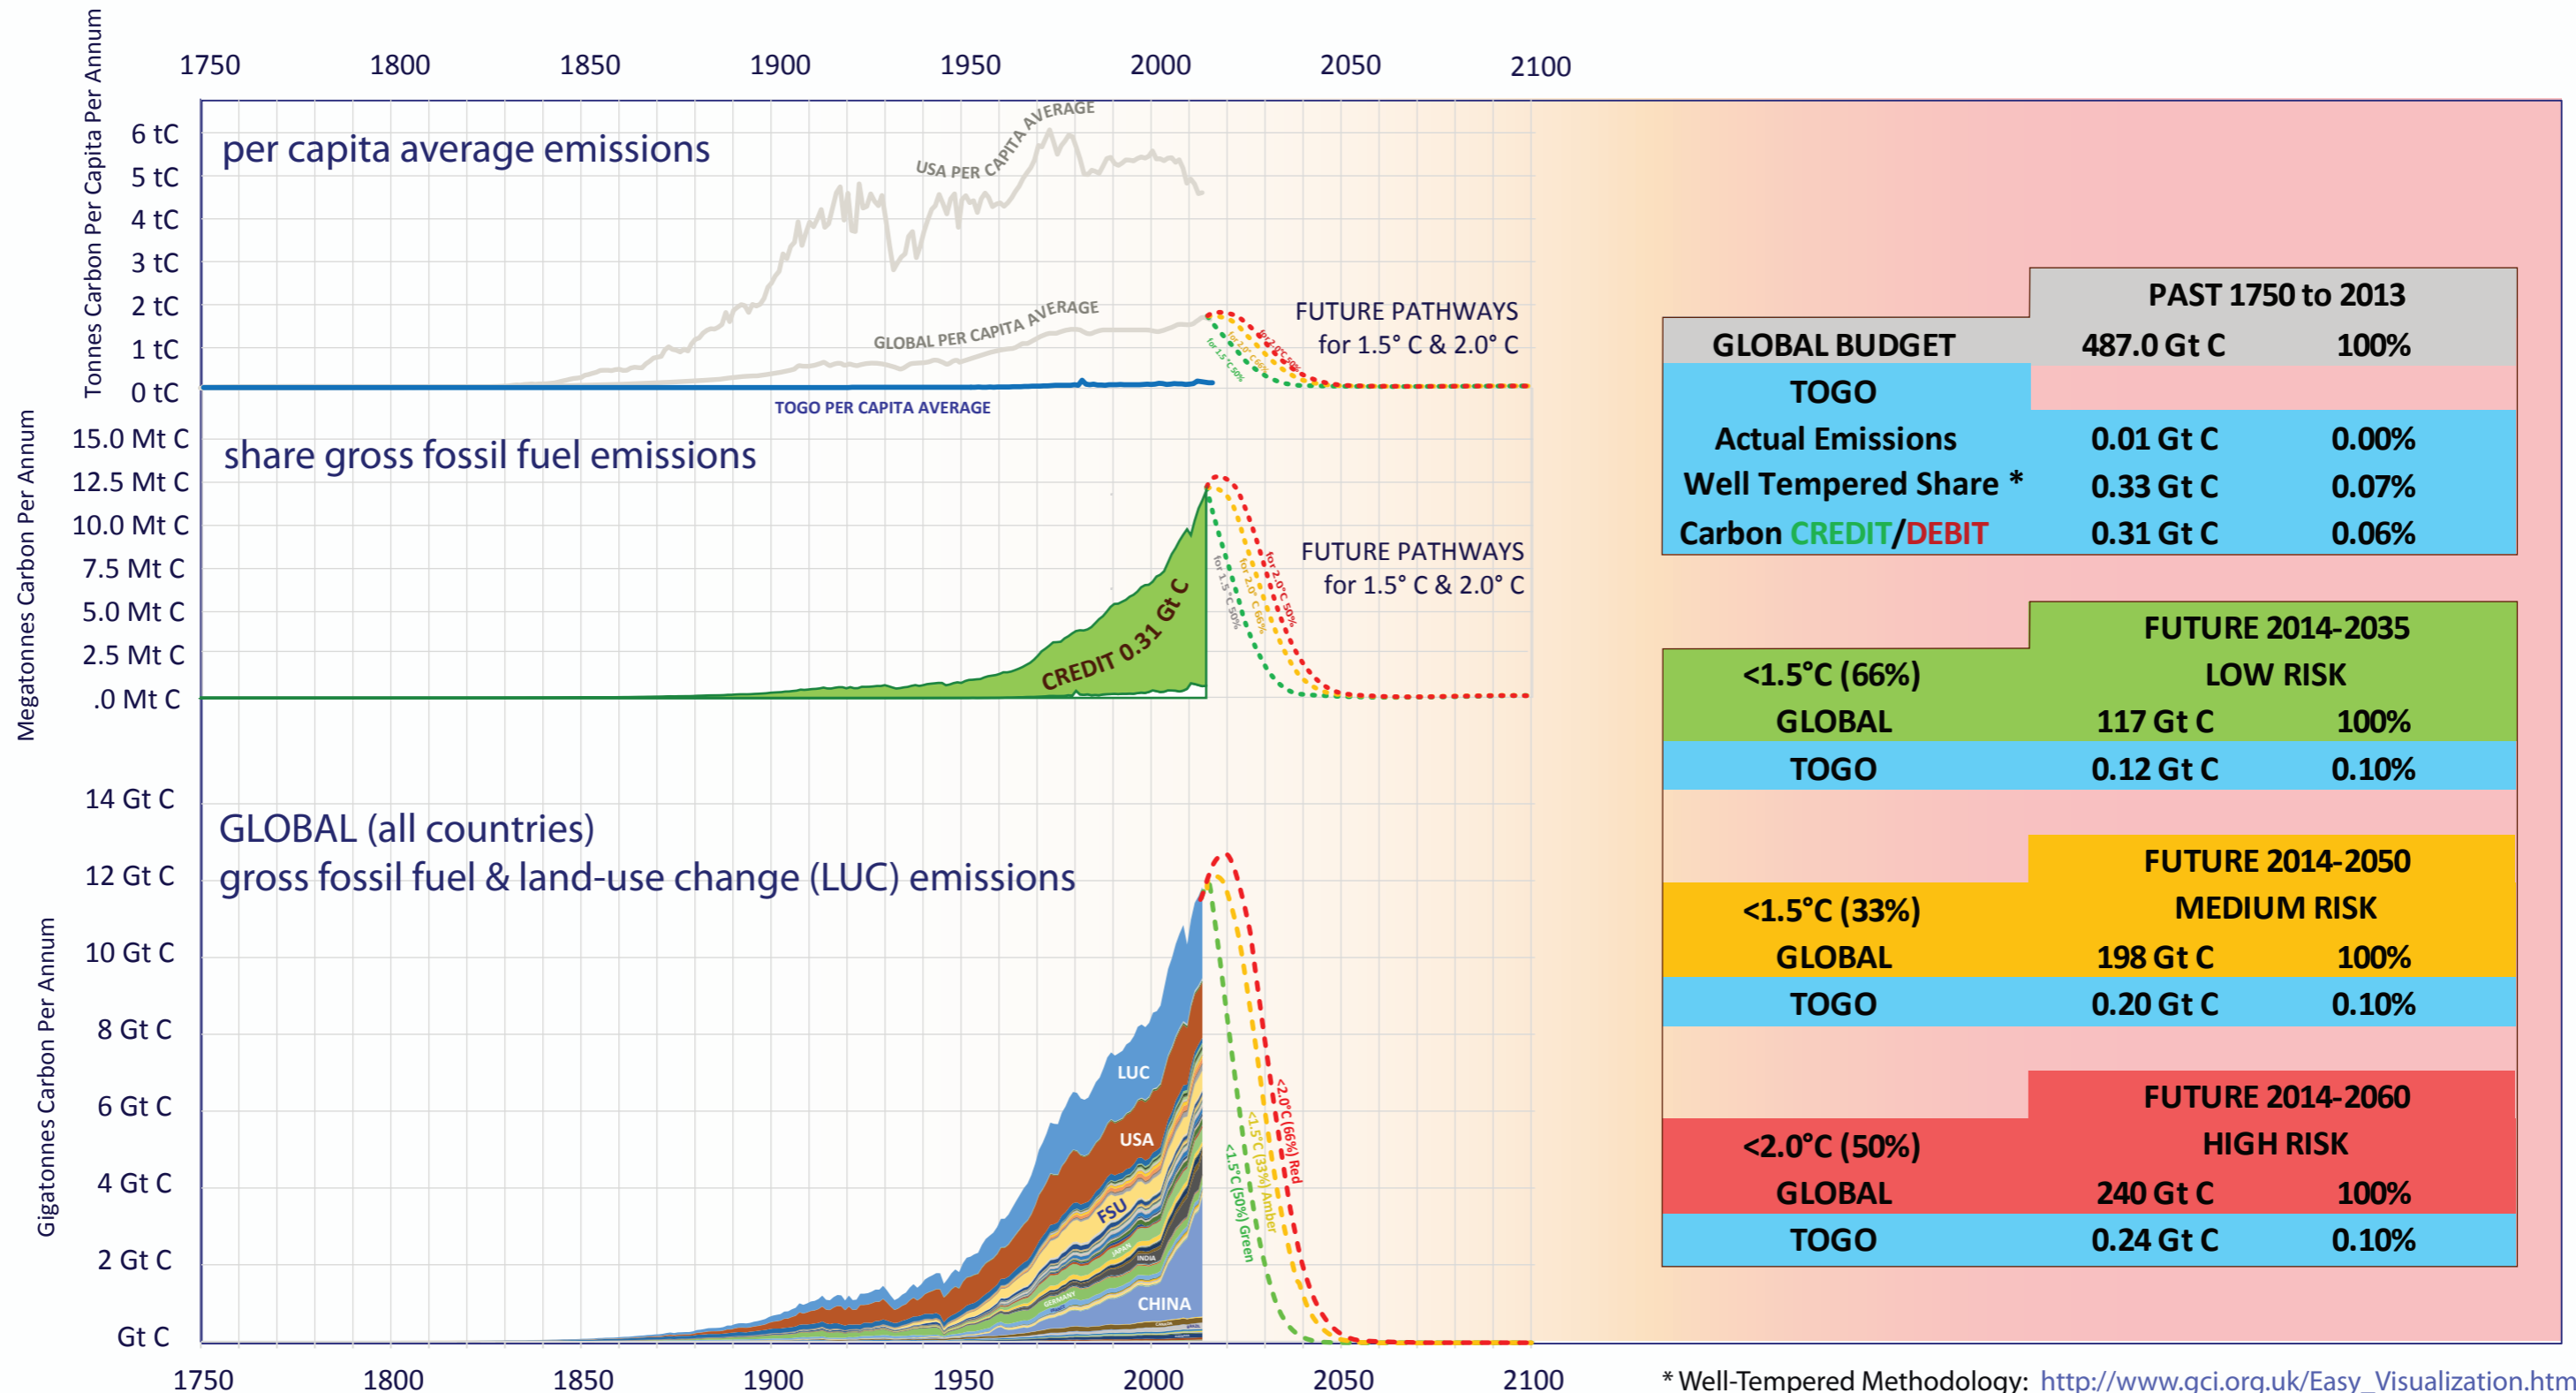

TOGO & GLOBAL CO₂ EMISSIONS

Per Capita & Gross Emissions over time compared to global average.
 Carbon **Credit/Debit** accumulated 1750-2013 in Gigatonnes of Carbon (Gt C).
 Shares of budgets for 1.5°C & 2.0°C 2014-2050 & INDC.

* Well-Tempered Methodology: http://www.gci.org.uk/Easy_Visualization.html