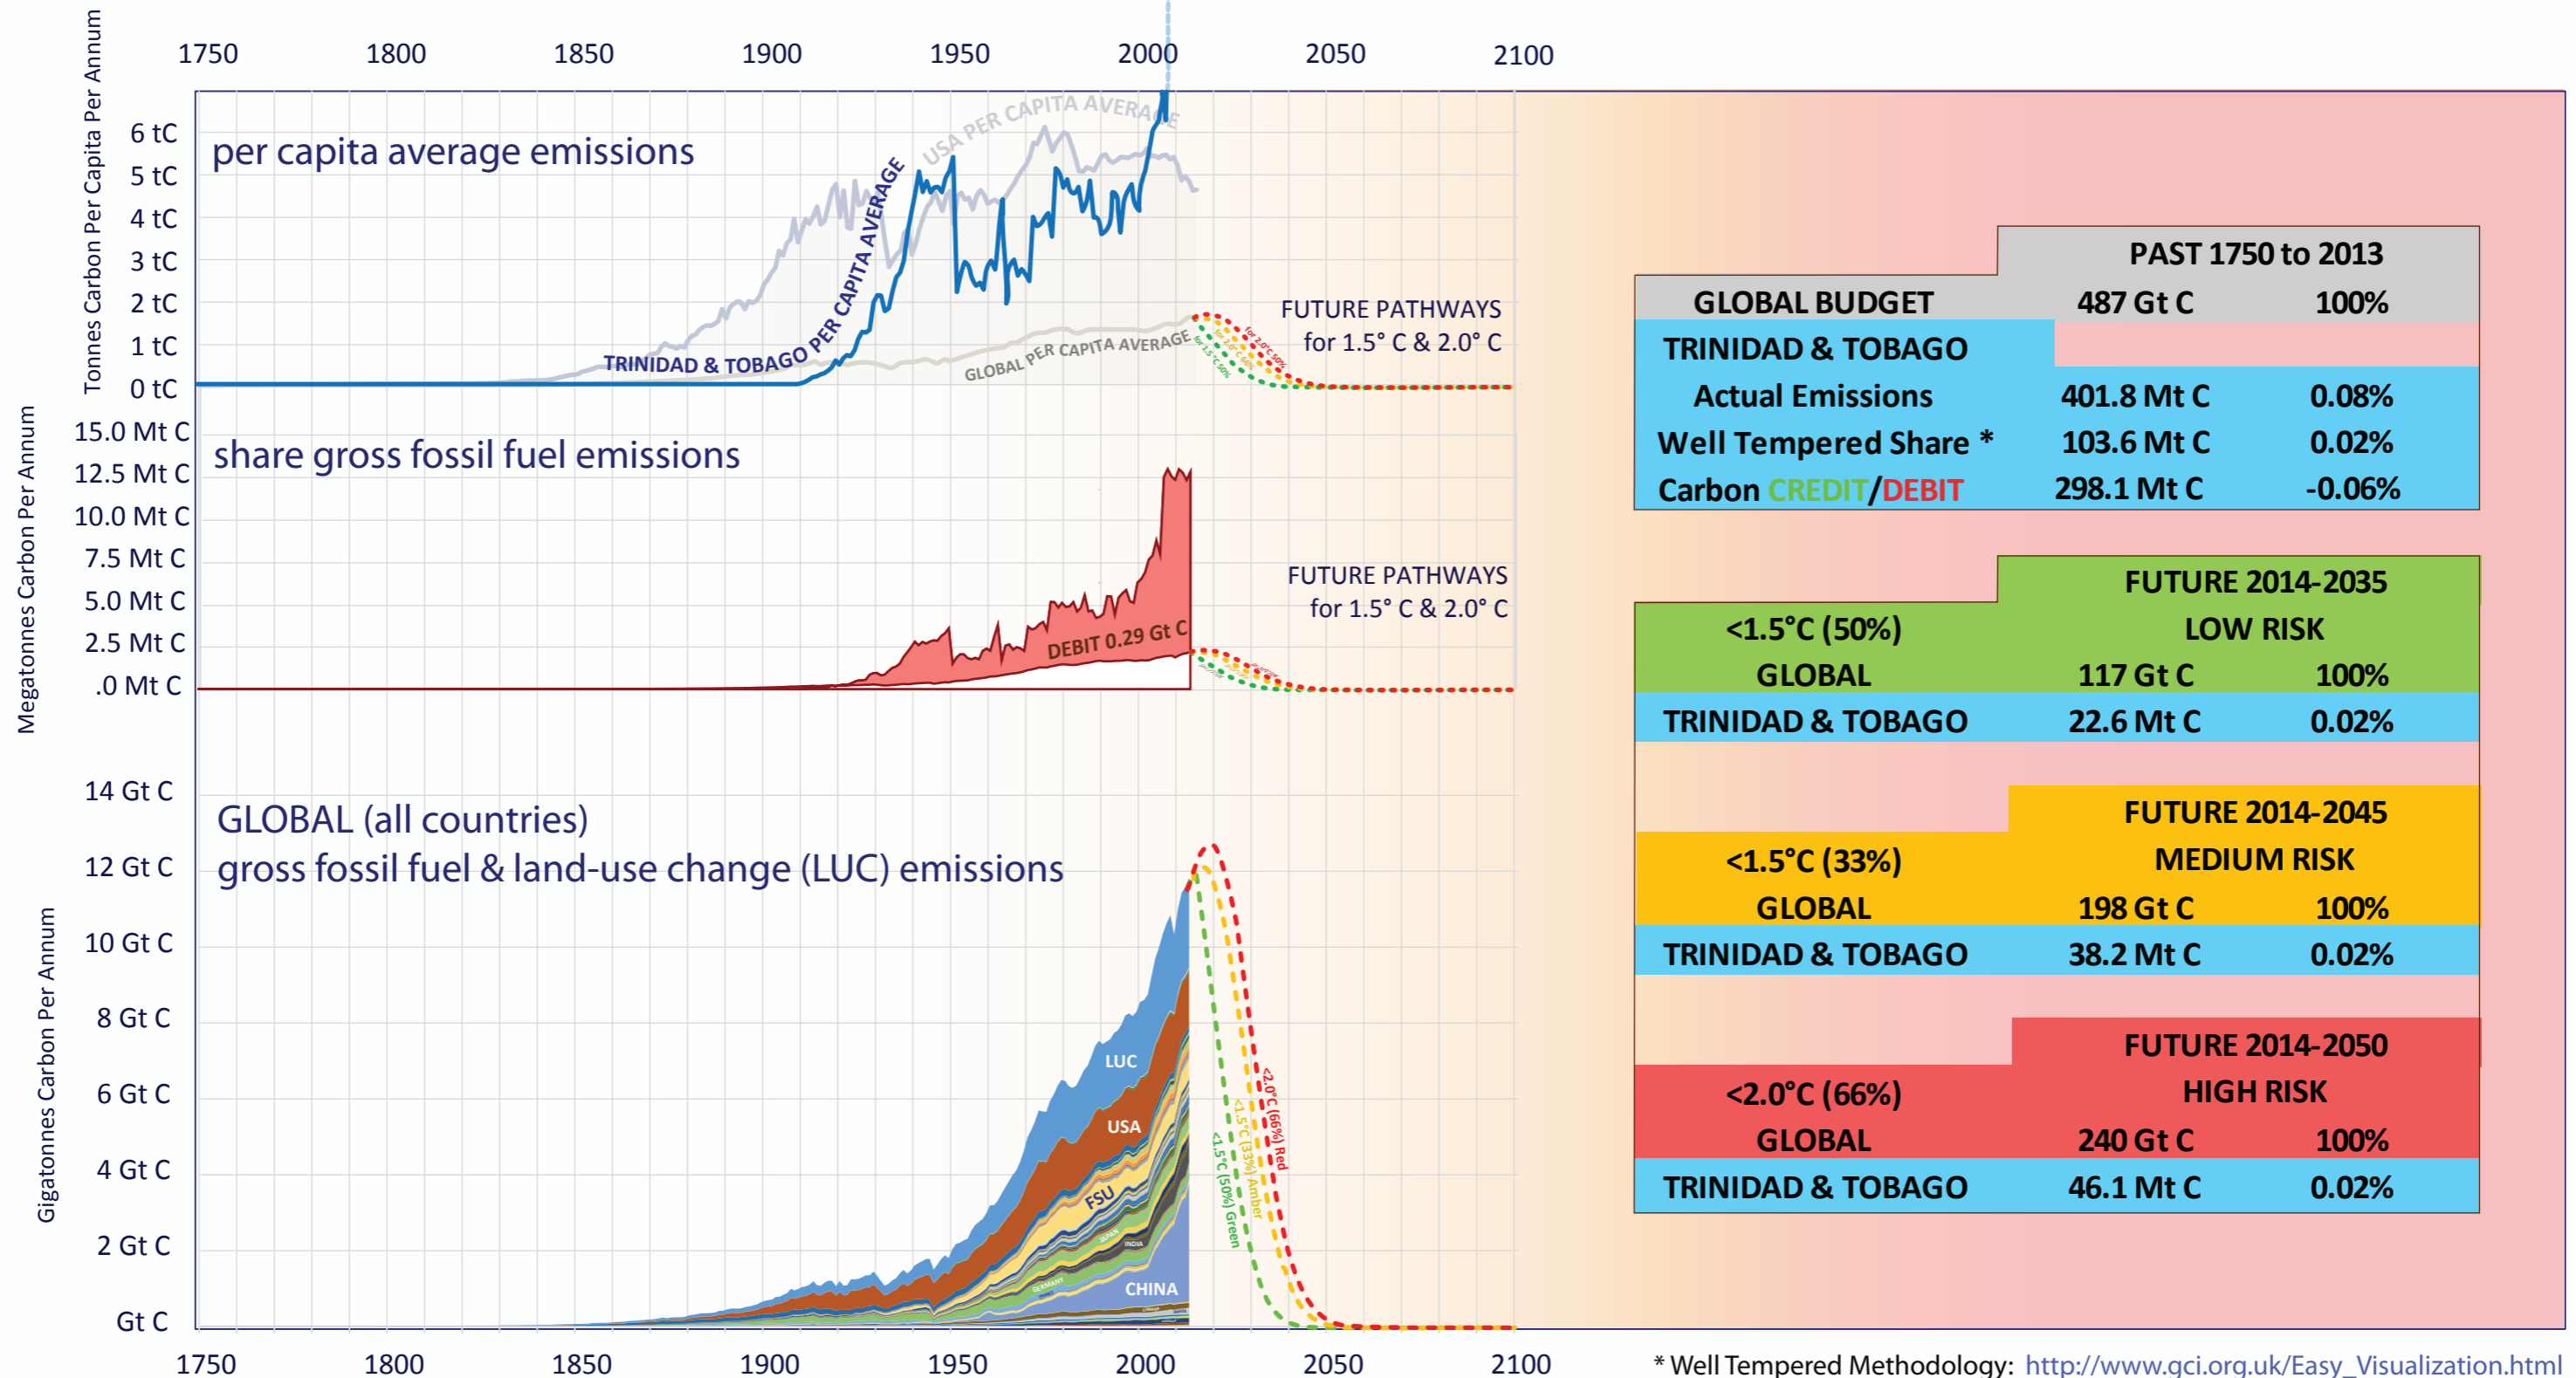

TRINIDAD & TOBAGO & GLOBAL CO₂ EMISSIONS

Per Capita & Gross Emissions over time compared to global average.

Carbon **Credit/Debit** accumulated 1750-2013 in Gigatonnes of Carbon (Gt C).

Shares of budgets for 1.5°C & 2.0°C 2014-2050 & INDC.

* Well Tempered Methodology: http://www.gci.org.uk/Easy_Visualization.html

TRINIDAD & TOBAGO & GLOBAL CO₂ EMISSIONS

Per Capita & Gross Emissions over time compared to global average.

Carbon **Credit/Debit** accumulated 1750-2013 in Gigatonnes of Carbon (Gt C).

Shares of budgets for 1.5°C & 2.0°C 2014-2050 & INDC.

* Well Tempered Methodology: http://www.gci.org.uk/Easy_Visualization.html