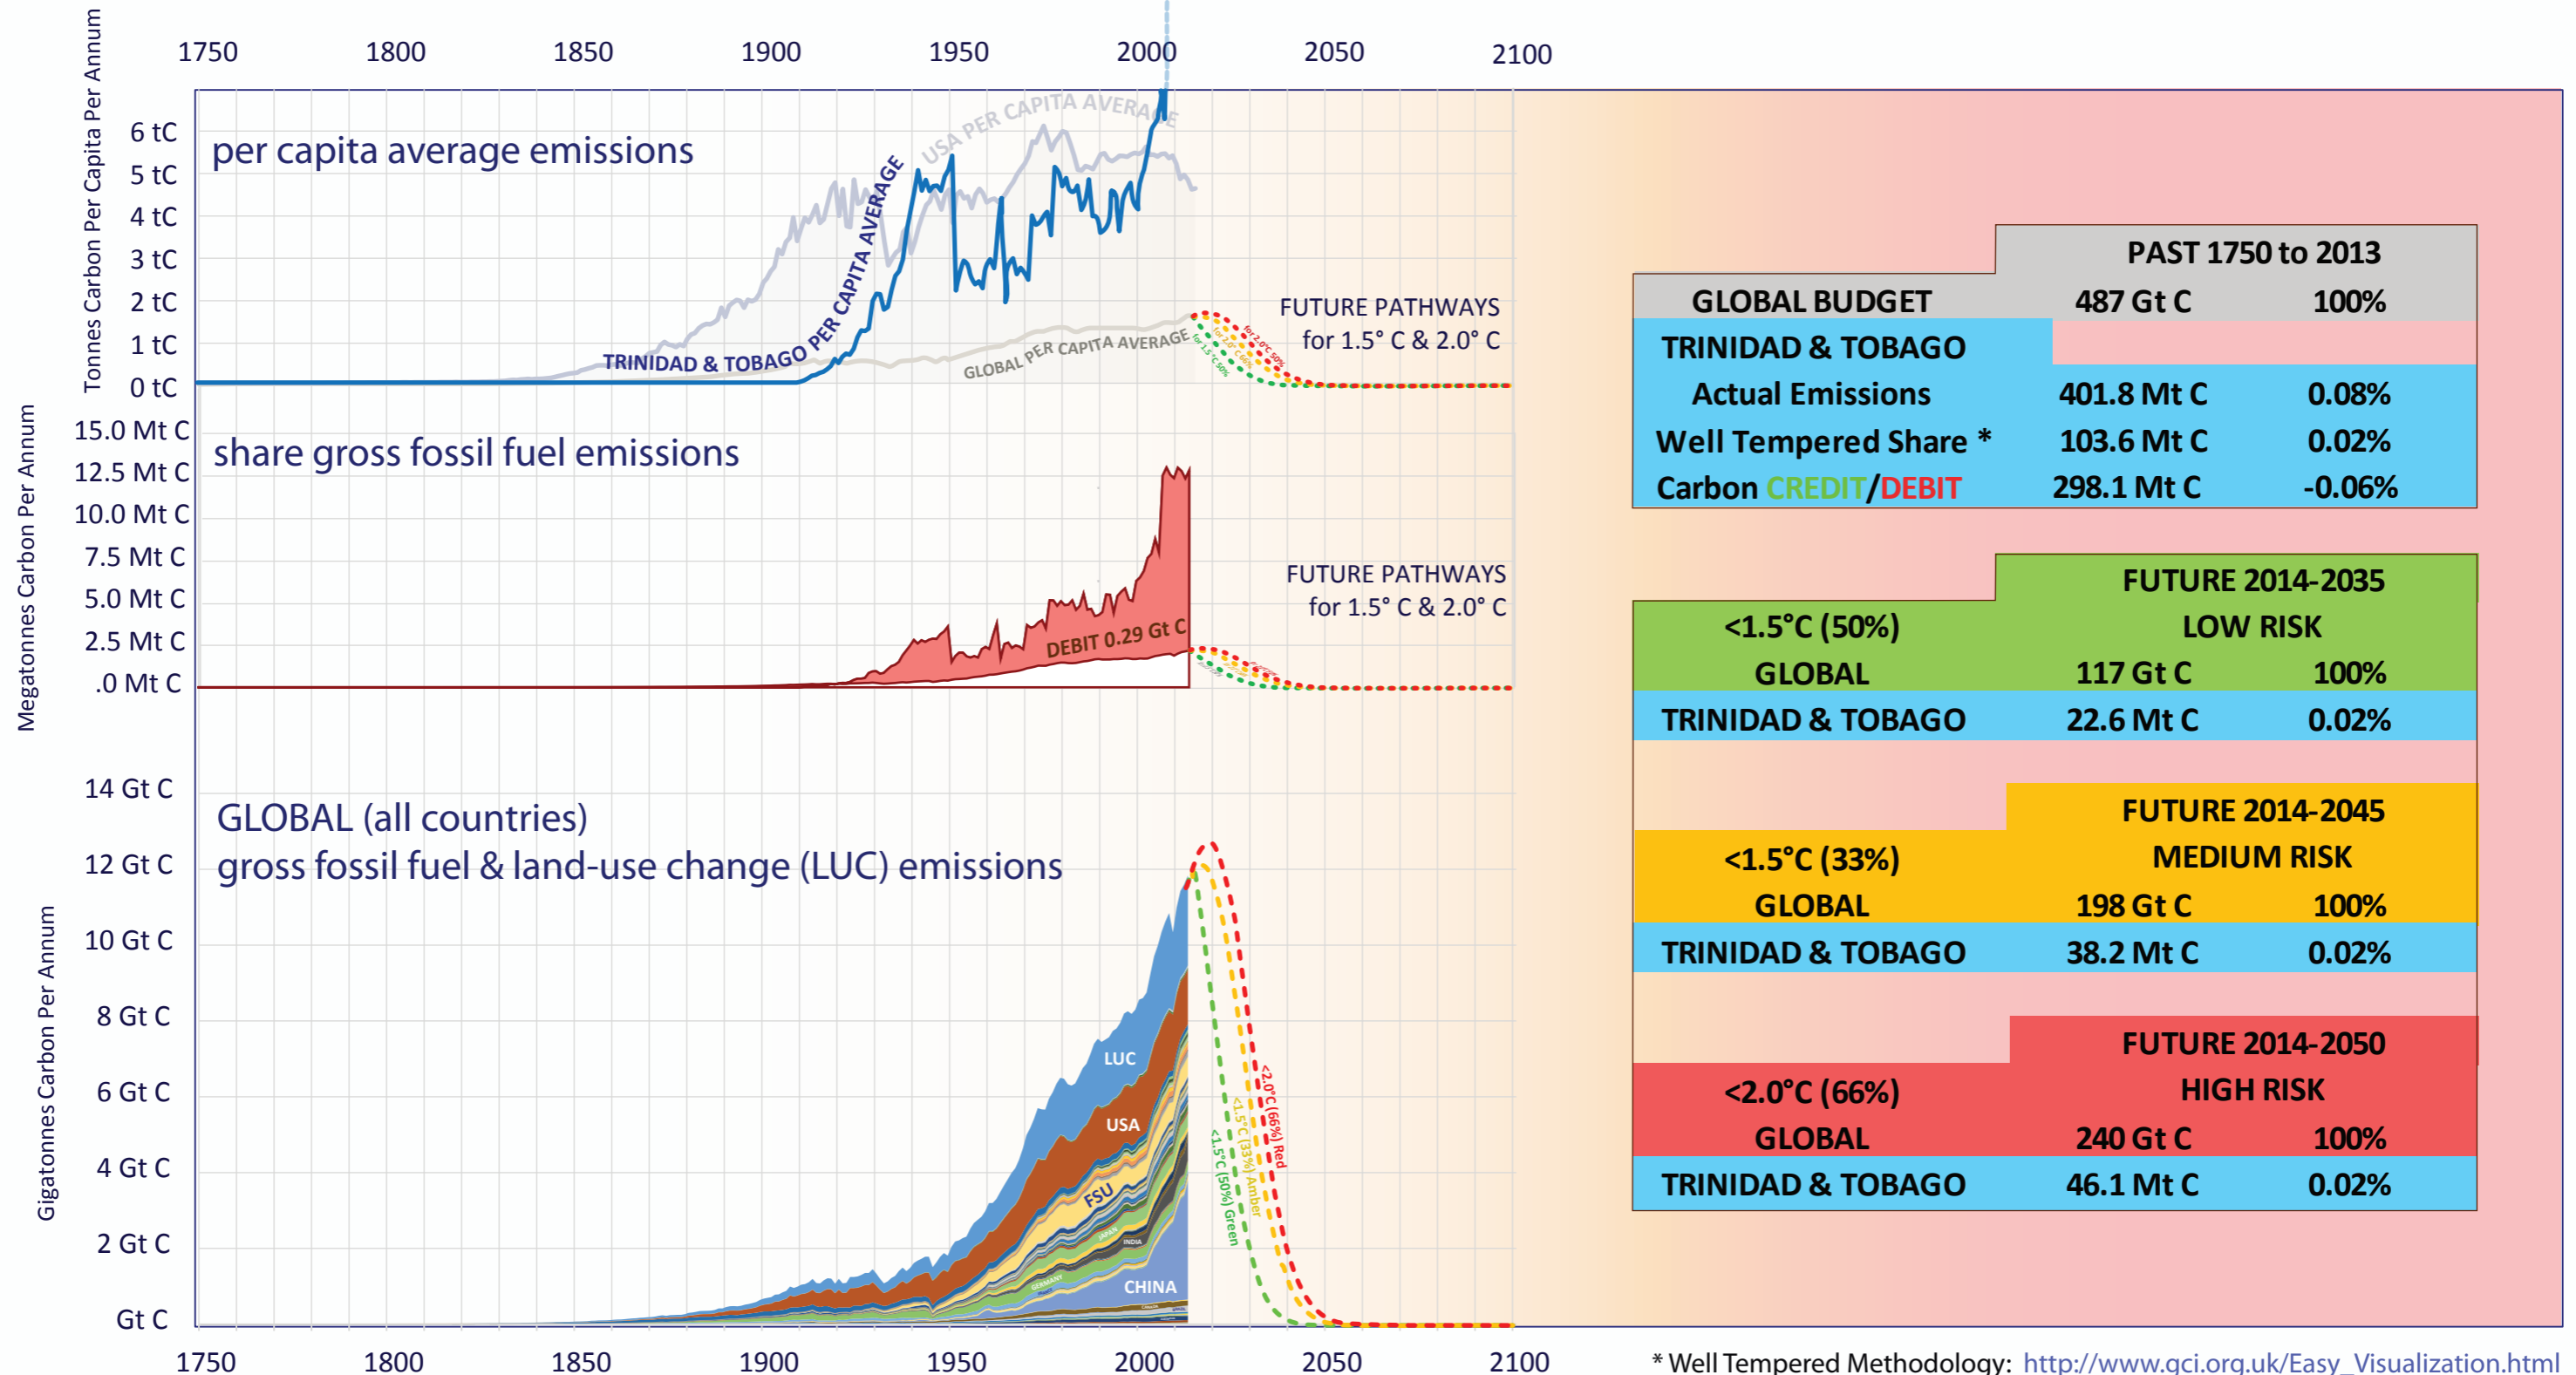

TRINIDAD & TOBAGO & GLOBAL CO₂ EMISSIONS

Per Capita & Gross Emissions over time compared to global average.

Carbon **Credit/Debit** accumulated 1750-2013 in Gigatonnes of Carbon (Gt C).

Shares of budgets for 1.5°C & 2.0°C 2014-2050 & INDC.

* Well Tempered Methodology: http://www.gci.org.uk/Easy_Visualization.html

TRINIDAD & TOBAGO & GLOBAL CO₂ EMISSIONS

Per Capita & Gross Emissions over time compared to global average.

Carbon **Credit/Debit** accumulated 1750-2013 in Gigatonnes of Carbon (Gt C).

Shares of budgets for 1.5°C & 2.0°C 2014-2050 & INDC.

* Well Tempered Methodology: http://www.gci.org.uk/Easy_Visualization.html