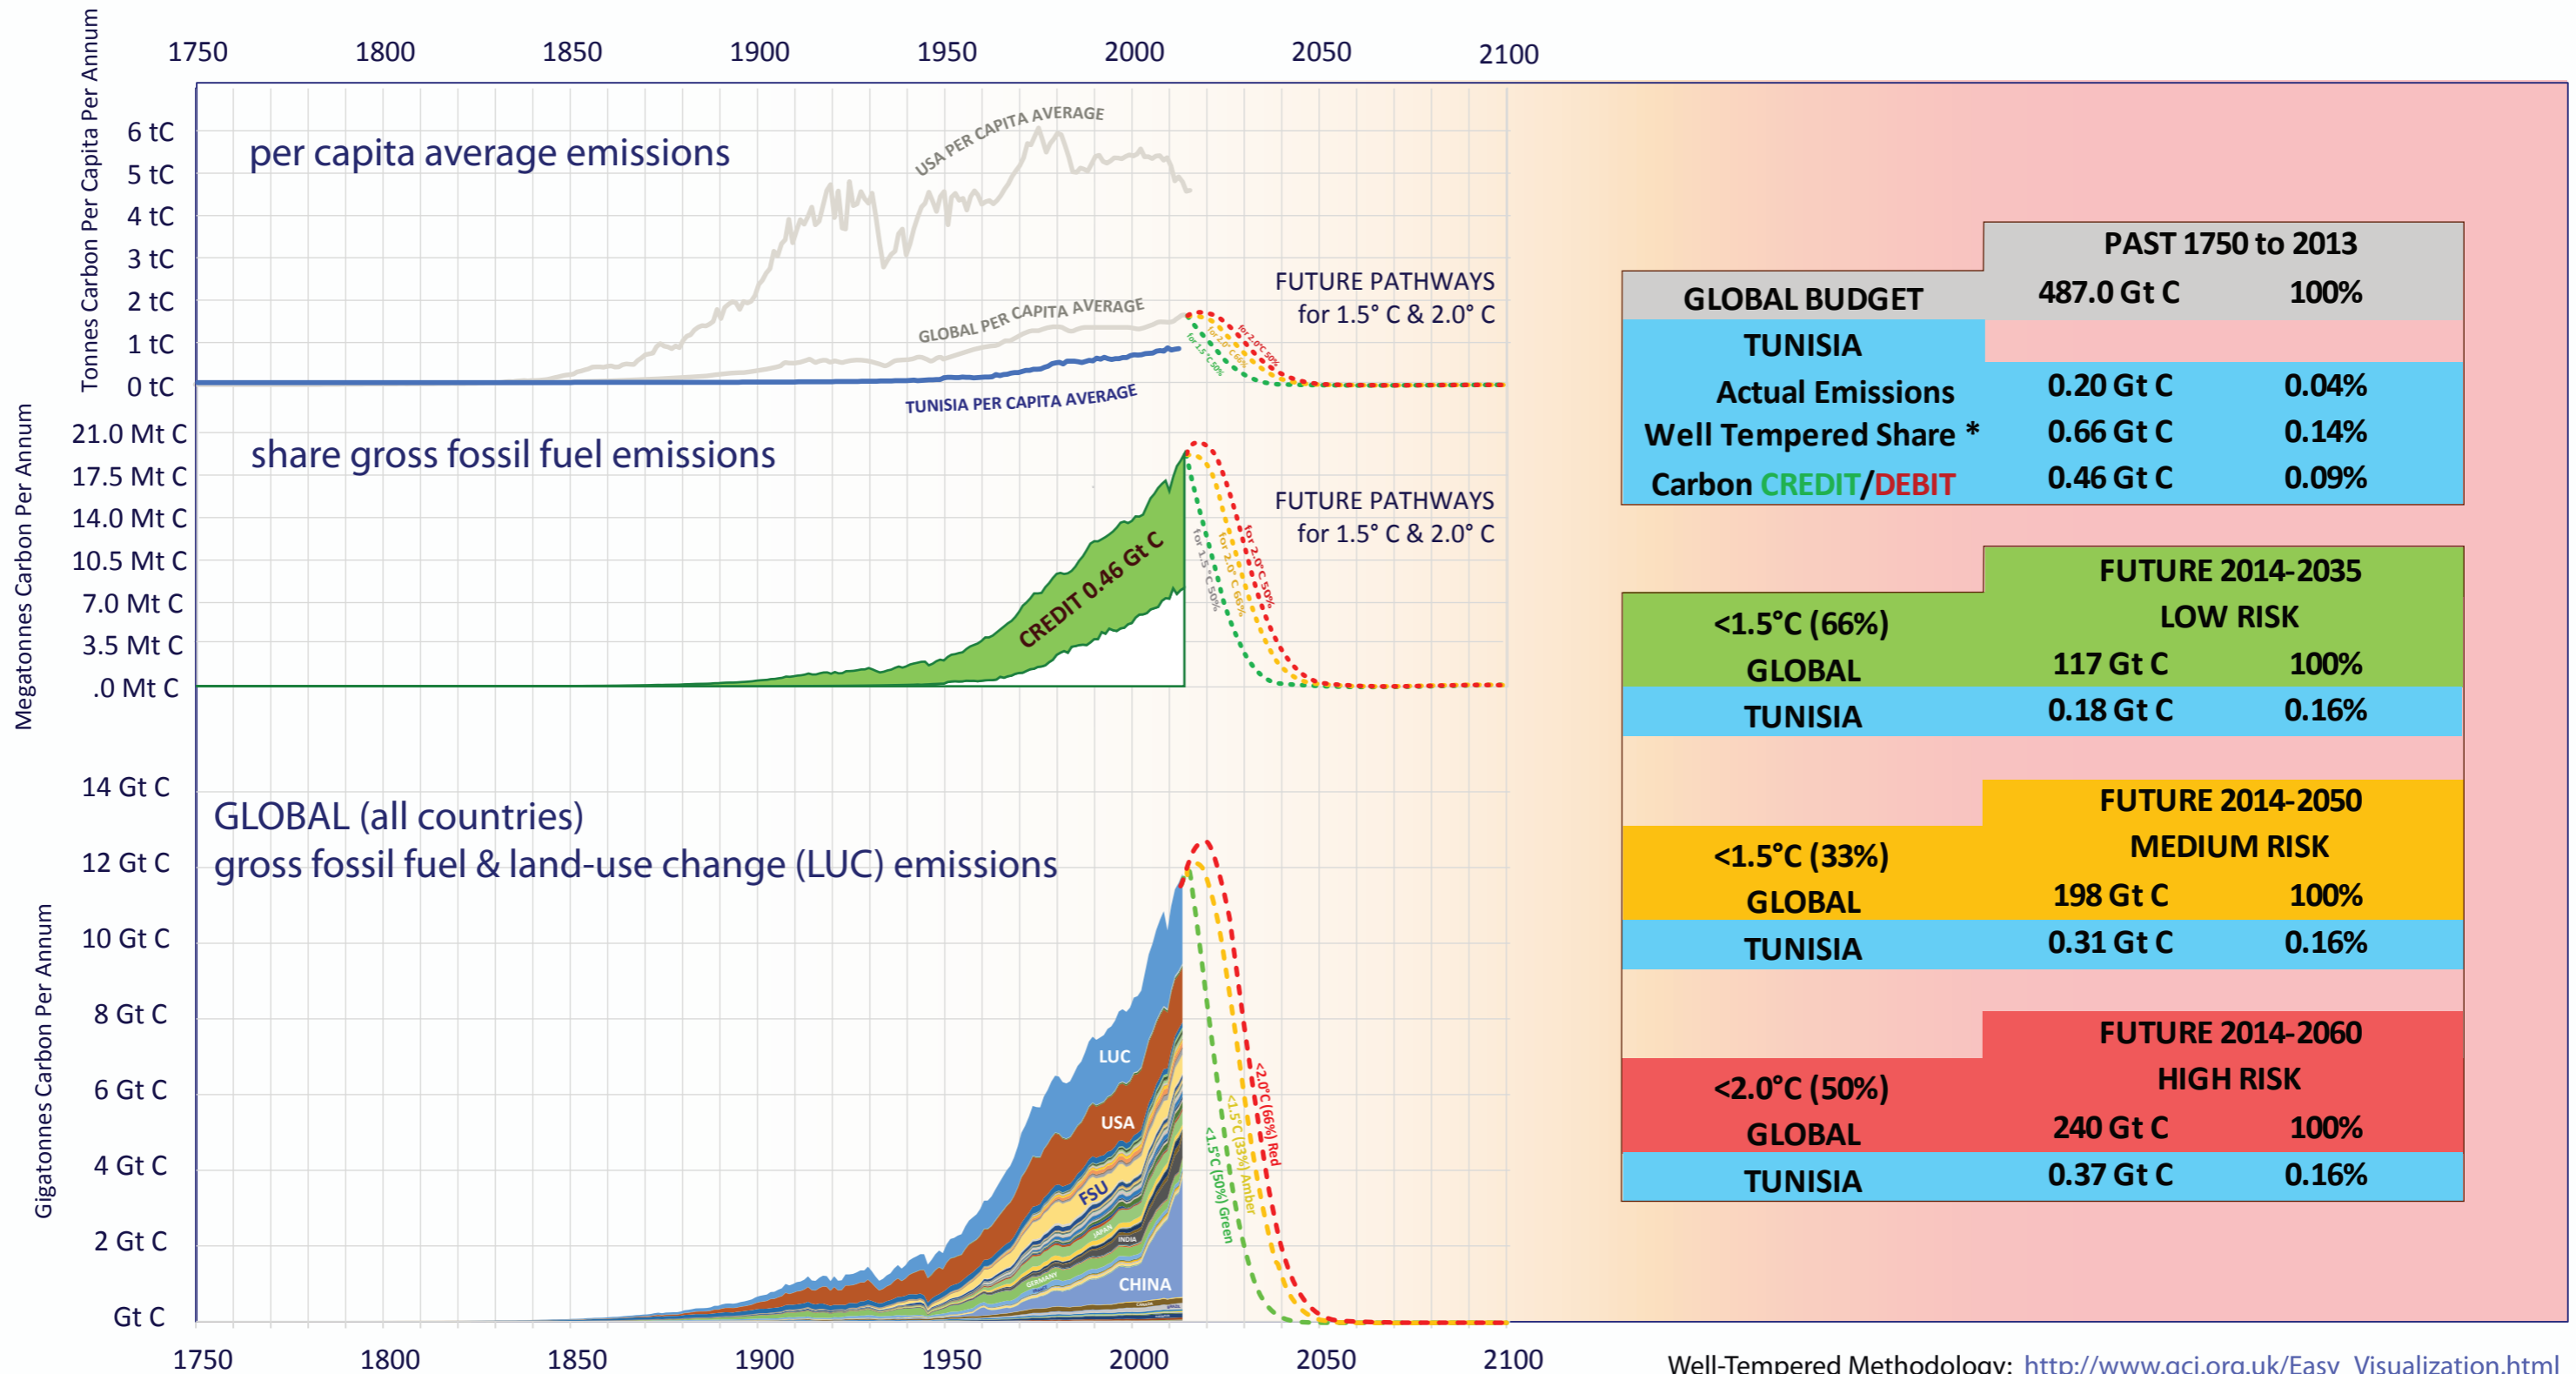

TUNISIA & GLOBAL CO₂ EMISSIONS

Per Capita & Gross Emissions over time compared to global average.
 Carbon **Credit/Debit** accumulated 1750-2013 in Gigatonnes of Carbon (Gt C).
 Shares of budgets for 1.5°C & 2.0°C 2014-2050 & INDC.

Well-Tempered Methodology: http://www.gci.org.uk/Easy_Visualization.html