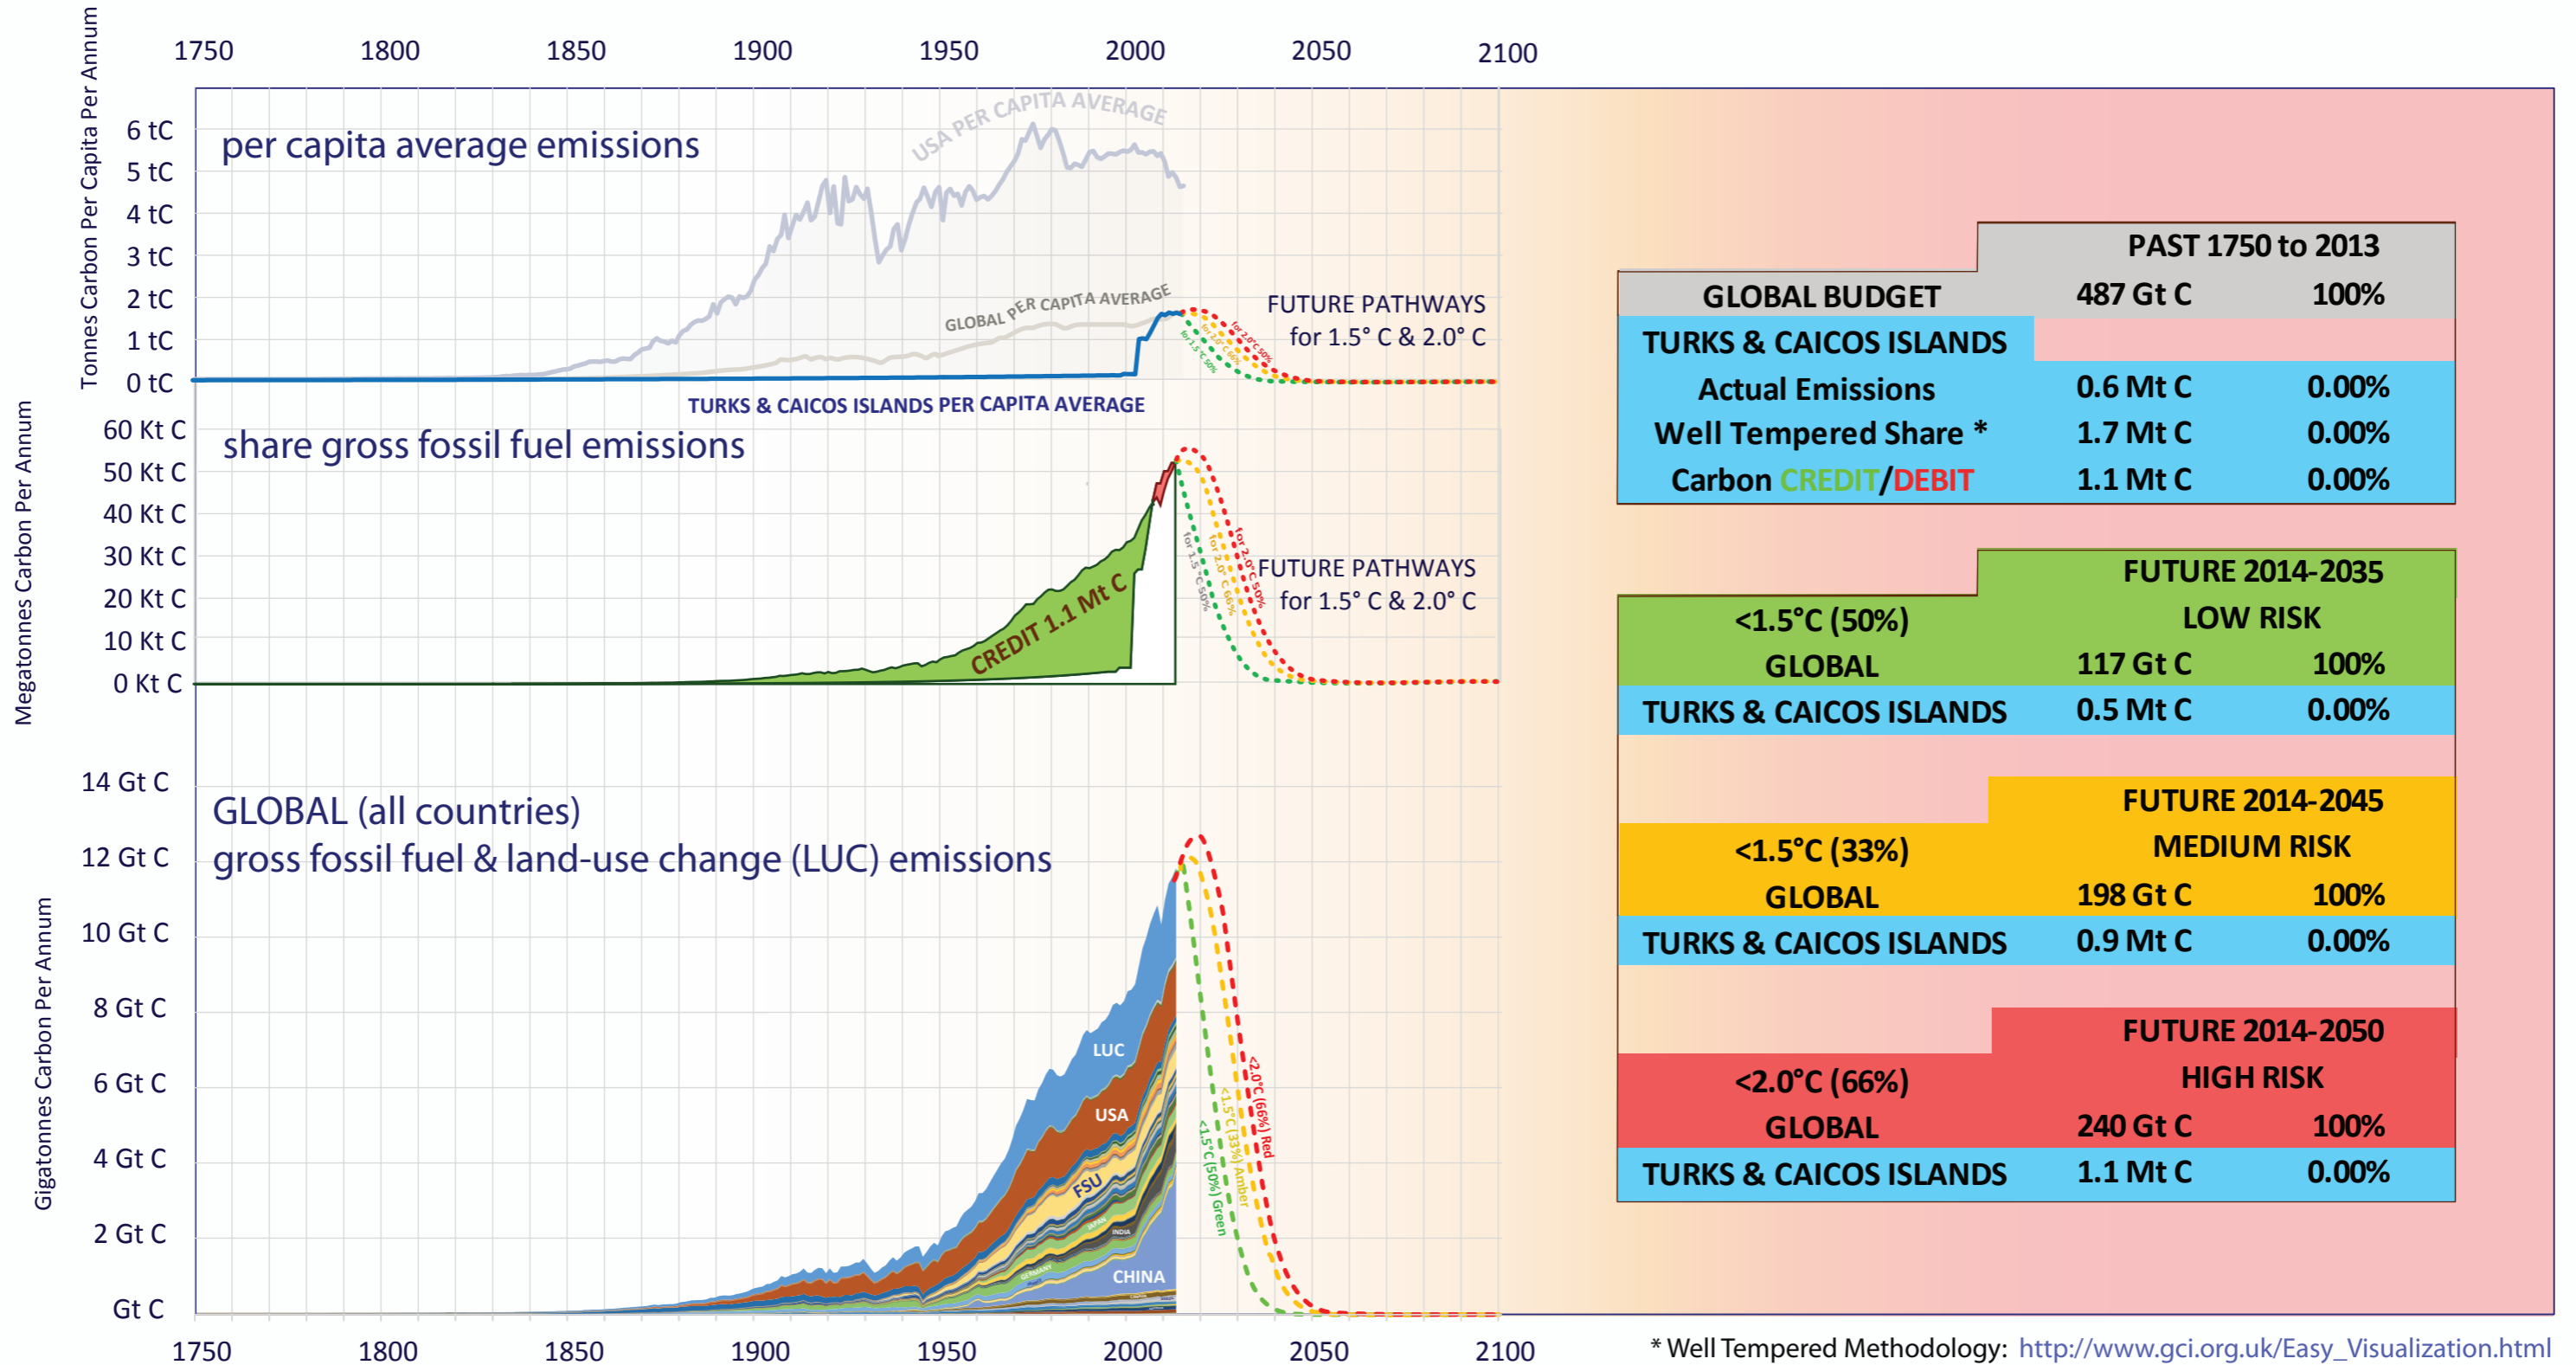

# TURKS & CAICOS ISLANDS & GLOBAL CO<sub>2</sub> EMISSIONS

Per Capita & Gross Emissions over time compared to global average.  
 Carbon **Credit/Debit** accumulated 1750-2013 in Gigatonnes of Carbon (Gt C).  
 Shares of budgets for 1.5°C & 2.0°C 2014-2050 & INDC.

\* Well Tempered Methodology: [http://www.gci.org.uk/Easy\\_Visualization.html](http://www.gci.org.uk/Easy_Visualization.html)