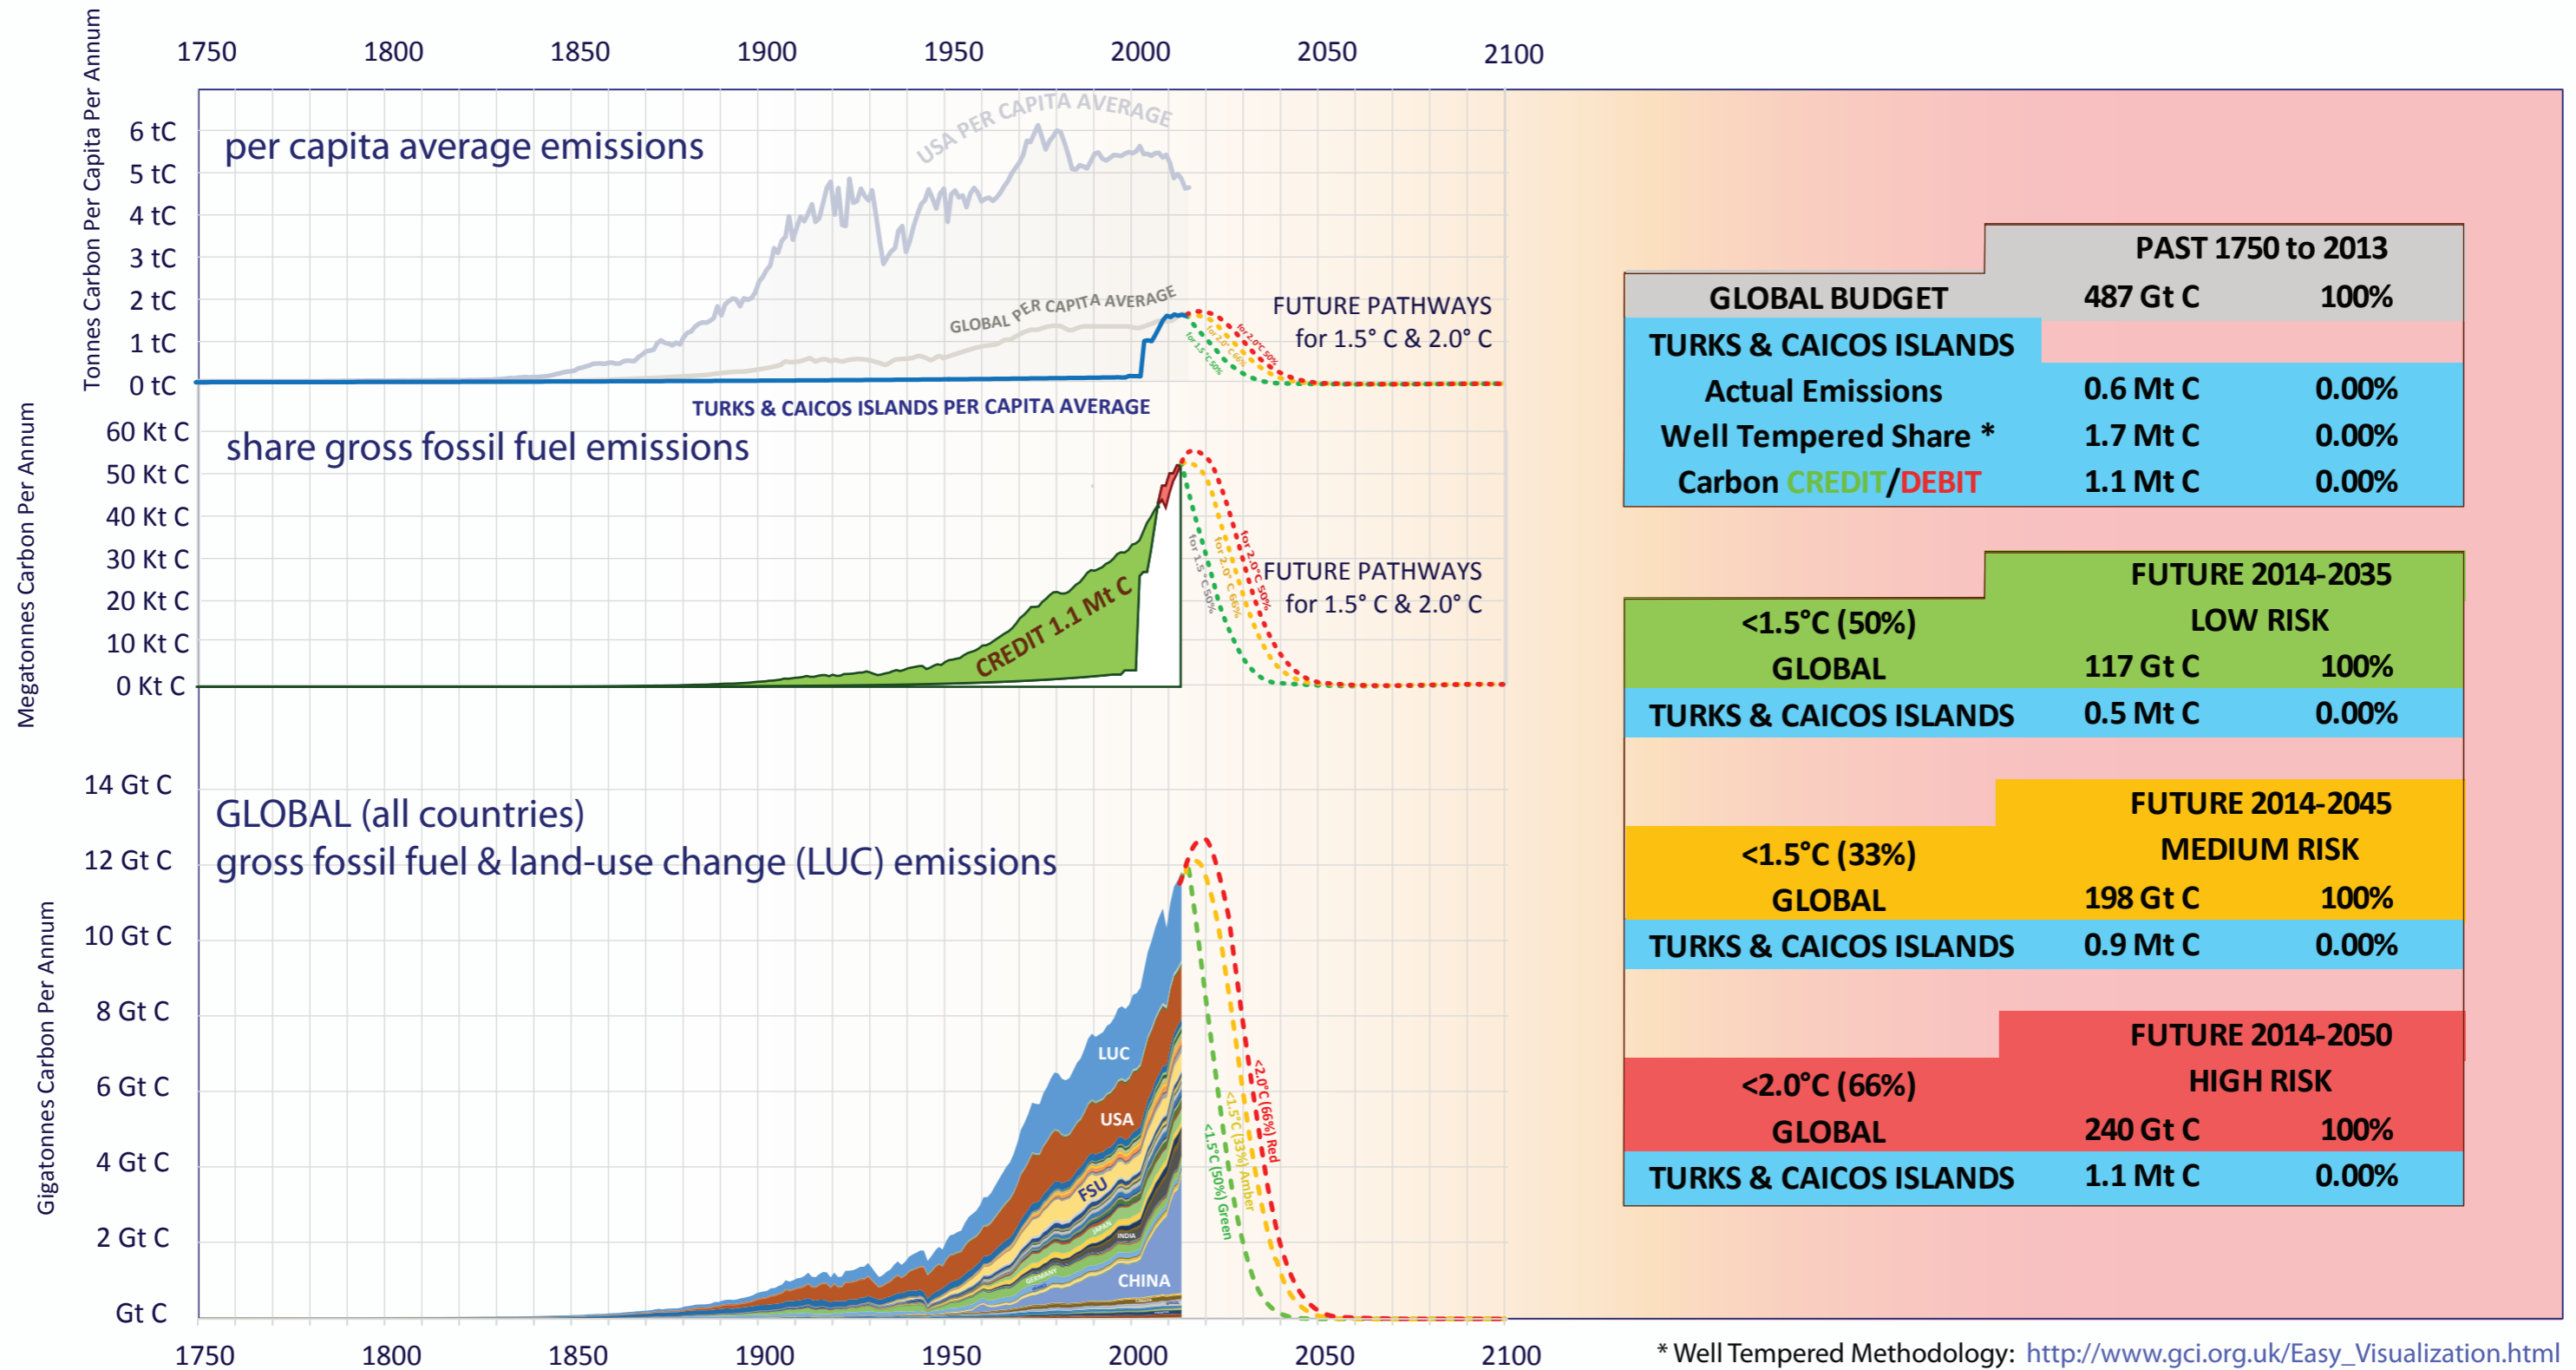

# TURKS & CAICOS ISLANDS & GLOBAL CO<sub>2</sub> EMISSIONS

Per Capita & Gross Emissions over time compared to global average.  
 Carbon **Credit/Debit** accumulated 1750-2013 in Gigatonnes of Carbon (Gt C).  
 Shares of budgets for 1.5°C & 2.0°C 2014-2050 & INDC.

\* Well Tempered Methodology: [http://www.gci.org.uk/Easy\\_Visualization.html](http://www.gci.org.uk/Easy_Visualization.html)